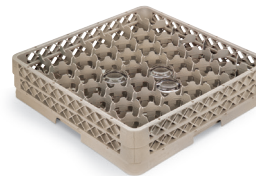

TR10FF
9-COMPARTMENT
5⁵/₁₆" (14.9 cm) sq. compartment
diagonal 8⁵/₁₆" (21.1 cm)

TR18JJ
12-COMPARTMENT
4³/₄" (12.1 cm) diameter
Rack Max®

TR8DD
16-COMPARTMENT
4³/₈" (11.1 cm) sq. compartment
6³/₁₆" (15.7 cm) diagonal

TR11GG
20-COMPARTMENT
3¹⁵/₁₆" (10.0 cm) diameter
Rack Max

TR6BB
25-COMPARTMENT
3¹/₂" (8.9 cm) sq. compartment
4⁵/₁₆" (12.5 cm) diagonal

TR12HH
30-COMPARTMENT
3³/₁₆" (8.1 cm) diameter
Rack Max

TR7CCC
36-COMPARTMENT
2⁷/₈" (7.3 cm) sq. compartment
4¹/₁₆" (10.3 cm) diagonal

TR13MM
42-COMPARTMENT
2³/₄" (6.9 cm) diameter
Rack Max low-profile rack
available in beige only

TR9E
49-COMPARTMENT
2¹/₈" (6.2cm) sq. compartment
3⁷/₁₆" (8.7 cm) diagonal

TRAEX STANDARD FULL-SIZE OPEN COMPARTMENT RACKS

9-COMP	12-COMP	16-COMP	20-COMP	25-COMP	30-COMP	36-COMP	49-COMP	OVERALL HEIGHT IN (CM)	INTERIOR HEIGHT IN (CM)	CASE LOT
TR10	TR18	TR8	TR11	TR6	TR12	TR7	TR9	4 (10.2)	3 ¹ / ₄ (8.3)	6
TR10F	TR18J	TR8D	TR11G	TR6B	TR12H	TR7C	TR9E	5 ⁵ / ₁₆ (14)	4 ¹ / ₁₆ (12.2)	2
TR10A	TR18A	TR8A	TR11A	TR6A	TR12A	TR7A	TR9A	5 ⁵ / ₁₆ (14)	4 ¹ / ₁₆ (12.2)	2
TR10FF	TR18JJ	TR8DD	TR11GG	TR6BB	TR12HH	TR7CC	TR9EE	7 ¹ / ₈ (18.1)	6 ³ / ₁₆ (16.2)	2
TR10FA	TR18JA	TR8DA	TR11GA	TR6BA	TR12HA	TR7CA	TR9EA	7 ¹ / ₈ (18.1)	6 ³ / ₁₆ (16.2)	2
TR10FFF	TR18JJJ	TR8DDD	TR11GGG	TR6BBB	TR12HHH	TR7CCC	TR9EEE	8 ³ / ₄ (22.2)	7 ⁷ / ₈ (20)	2
TR10FFA	TR18JJA	TR8DDA	TR11GGA	TR6BBA	TR12HHA	TR7CCA	TR9EEA	8 ³ / ₄ (22.2)	7 ⁷ / ₈ (20)	2
TR10FFFF	TR18JJJJ	TR8DDDD	TR11GGGG	TR6BBBB	TR12HHHH	TR7CCCC	TR9EEEE	10 ⁵ / ₁₆ (26.2)	9 ⁷ / ₁₆ (24)	2
TR10FFFA	TR18JJJA	TR8DDDA	TR11GGGA	TR6BBBBB	TR12HHHA	TR7CCCA	TR9EEEA	10 ⁵ / ₁₆ (26.2)	9 ⁷ / ₁₆ (24)	2
TR10FFFFF	TR18JJJJJ	TR8DDDDD	TR11GGGGG	TR6BBBBB	TR12HHHHH	TR7CCCCC	TR9EEEE	11 ¹ / ₈ (30.2)	11 (27.9)	2
TR10FFFFA	TR18JJJJA	TR8DDDDA	TR11GGGGA	TR6BBBBB	TR12HHHHA	TR7CCCCA	TR9EEEE	11 ¹ / ₈ (30.2)	11 (27.9)	2