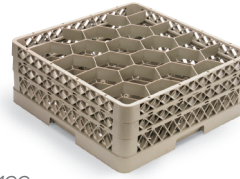

Traex® Full-Size Open-Wall Compartment Racks

OPEN PROFILE ALLOWS TOP-TO-BOTTOM AND SIDE-TO-SIDE THOROUGH WASHING AND AIR CIRCULATION

- Built-in base rack dividers provide 100% vertical protection
- Snap-fit extenders will not loosen over time or come apart
- Outside dimensions: 19³/₄" x 19³/₄" (50 x 50 cm)

TR10FF
9-COMPARTMENT
5⁵/₁₆" (14.9 cm) sq. compartment
diagonal 8⁵/₁₆" (21.1 cm)

TR18JJ
12-COMPARTMENT
4³/₄" (12.1 cm) diameter
Rack Max®

TR8DD
16-COMPARTMENT
4³/₈" (11.1 cm) sq. compartment
6³/₁₆" (15.7 cm) diagonal

TR11GG
20-COMPARTMENT
3¹⁵/₁₆" (10.0 cm) diameter
Rack Max

TR6BB
25-COMPARTMENT
3¹/₂" (8.9 cm) sq. compartment
4⁵/₁₆" (12.5 cm) diagonal

TR12HH
30-COMPARTMENT
3³/₁₆" (8.1 cm) diameter
Rack Max

TR7CCC
36-COMPARTMENT
2⁷/₈" (7.3 cm) sq. compartment
4¹/₁₆" (10.3 cm) diagonal

TR13MM
42-COMPARTMENT
2³/₄" (6.9 cm) diameter
Rack Max low-profile rack
available in beige only

TR9E
49-COMPARTMENT
2⁷/₈" (6.2cm) sq. compartment
3⁷/₁₆" (8.7 cm) diagonal

TRAEX STANDARD FULL-SIZE OPEN COMPARTMENT RACKS