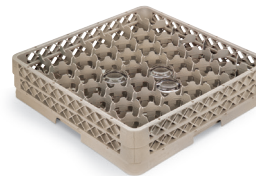

TR10FF
9-COMPARTMENT
5⁵/₁₆" (14.9 cm) sq. compartment
diagonal 8⁵/₁₆" (21.1 cm)

TR18JJ
12-COMPARTMENT
4³/₄" (12.1 cm) diameter
Rack Max®

TR8DD
16-COMPARTMENT
4³/₈" (11.1 cm) sq. compartment
6³/₁₆" (15.7 cm) diagonal

TR11GG
20-COMPARTMENT
3¹⁵/₁₆" (10.0 cm) diameter
Rack Max

TR6BB
25-COMPARTMENT
3¹/₂" (8.9 cm) sq. compartment
4⁵/₁₆" (12.5 cm) diagonal

TR12HH
30-COMPARTMENT
3³/₁₆" (8.1 cm) diameter
Rack Max

TR7CCC
36-COMPARTMENT
2⁷/₈" (7.3 cm) sq. compartment
4¹/₁₆" (10.3 cm) diagonal

TR13MM
42-COMPARTMENT
2³/₄" (6.9 cm) diameter
Rack Max low-profile rack
available in beige only

TR9E
49-COMPARTMENT
2¹/₈" (6.2 cm) sq. compartment
3⁷/₁₆" (8.7 cm) diagonal

TRAEX STANDARD FULL-SIZE OPEN COMPARTMENT RACKS

9-COMP	12-COMP	16-COMP	20-COMP	25-COMP	30-COMP	36-COMP	49-COMP	OVERALL HEIGHT IN (CM)	INTERIOR HEIGHT IN (CM)	CASE LOT
TR10	TR18	TR8	TR11	TR6	TR12	TR7	TR9	4 (10.2)	3 ¹ / ₄ (8.3)	6
TR10F	TR18J	TR8D	TR11G	TR6B	TR12H	TR7C	TR9E	5 ⁵ / ₁₆ (14)	4 ¹ / ₁₆ (12.2)	2
TR10A	TR18A	TR8A	TR11A	TR6A	TR12A	TR7A	TR9A	5 ⁵ / ₁₆ (14)	4 ¹ / ₁₆ (12.2)	2
TR10FF	TR18JJ	TR8DD	TR11GG	TR6BB	TR12HH	TR7CC	TR9EE	7 ¹ / ₈ (18.1)	6 ³ / ₁₆ (16.2)	2
TR10FA	TR18JA	TR8DA	TR11GA	TR6BA	TR12HA	TR7CA	TR9EA	7 ¹ / ₈ (18.1)	6 ³ / ₁₆ (16.2)	2
TR10FFF	TR18JJJ	TR8DDD	TR11GGG	TR6BBB	TR12HHH	TR7CCC	TR9EEE	8 ³ / ₄ (22.2)	7 ⁷ / ₈ (20)	2
TR10FFA	TR18JJA	TR8DDA	TR11GGA	TR6BBA	TR12HHA	TR7CCA	TR9EEA	8 ³ / ₄ (22.2)	7 ⁷ / ₈ (20)	2
TR10FFFF	TR18JJJJ	TR8DDDD	TR11GGGG	TR6BBBB	TR12HHHH	TR7CCCC	TR9EEEE	10 ⁵ / ₁₆ (26.2)	9 ⁷ / ₁₆ (24)	2
TR10FFFA	TR18JJJA	TR8DDDA	TR11GGGA	TR6BBBBB	TR12HHHA	TR7CCCA	TR9EEEA	10 ⁵ / ₁₆ (26.2)	9 ⁷ / ₁₆ (24)	2
TR10FFFFF	TR18JJJJJ	TR8DDDDD	TR11GGGGG	TR6BBBBB	TR12HHHHH	TR7CCCCC	TR9EEEE	11 ¹ / ₈ (30.2)	11 (27.9)	2
TR10FFFFA	TR18JJJJA	TR8DDDDA	TR11GGGGA	TR6BBBBB	TR12HHHHA	TR7CCCCA	TR9EEEE	11 ¹ / ₈ (30.2)	11 (27.9)	2