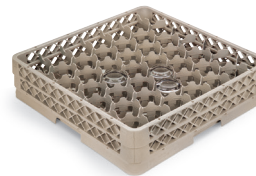

TR10FF
9-COMPARTMENT
5⁵/₁₆" (14.9 cm) sq. compartment
diagonal 8⁵/₁₆" (21.1 cm)

TR18JJ
12-COMPARTMENT
4³/₄" (12.1 cm) diameter
Rack Max®

TR8DD
16-COMPARTMENT
4³/₈" (11.1 cm) sq. compartment
6³/₁₆" (15.7 cm) diagonal

TR11GG
20-COMPARTMENT
3¹⁵/₁₆" (10.0 cm) diameter
Rack Max

TR6BB
25-COMPARTMENT
3¹/₂" (8.9 cm) sq. compartment
4⁵/₁₆" (12.5 cm) diagonal

TR12HH
30-COMPARTMENT
3³/₁₆" (8.1 cm) diameter
Rack Max

TR7CCC
36-COMPARTMENT
2⁷/₈" (7.3 cm) sq. compartment
4¹/₁₆" (10.3 cm) diagonal

TR13MM
42-COMPARTMENT
2³/₄" (6.9 cm) diameter
Rack Max low-profile rack
available in beige only

TR9E
49-COMPARTMENT
2¹/₂" (6.2 cm) sq. compartment
3⁷/₁₆" (8.7 cm) diagonal

TRAEX STANDARD FULL-SIZE OPEN COMPARTMENT RACKS

9-COMP	12-COMP	16-COMP	20-COMP	25-COMP	30-COMP	36-COMP	49-COMP	OVERALL HEIGHT IN (CM)	INTERIOR HEIGHT IN (CM)	CASE LOT
TR10	TR18	TR8	TR11	TR6	TR12	TR7	TR9	4 (10.2)	3 ¹ / ₄ (8.3)	6
TR10F	TR18J	TR8D	TR11G	TR6B	TR12H	TR7C	TR9E	5 ⁵ / ₁₆ (14)	4 ¹ / ₁₆ (12.2)	2
TR10A	TR18A	TR8A	TR11A	TR6A	TR12A	TR7A	TR9A	5 ⁵ / ₁₆ (14)	4 ¹ / ₁₆ (12.2)	2
TR10FF	TR18JJ	TR8DD	TR11GG	TR6BB	TR12HH	TR7CC	TR9EE	7 ¹ / ₈ (18.1)	6 ³ / ₁₆ (16.2)	2
TR10FA	TR18JA	TR8DA	TR11GA	TR6BA	TR12HA	TR7CA	TR9EA	7 ¹ / ₈ (18.1)	6 ³ / ₁₆ (16.2)	2
TR10FFF	TR18JJJ	TR8DDD	TR11GGG	TR6BBB	TR12HHH	TR7CCC	TR9EEE	8 ³ / ₄ (22.2)	7 ⁷ / ₈ (20)	2
TR10FFA	TR18JJA	TR8DDA	TR11GGA	TR6BBA	TR12HHA	TR7CCA	TR9EEA	8 ³ / ₄ (22.2)	7 ⁷ / ₈ (20)	2
TR10FFFF	TR18JJJJ	TR8DDDD	TR11GGGG	TR6BBBB	TR12HHHH	TR7CCCC	TR9EEEE	10 ⁵ / ₁₆ (26.2)	9 ⁷ / ₁₆ (24)	2
TR10FFFA	TR18JJJA	TR8DDDA	TR11GGGA	TR6BBBBB	TR12HHHA	TR7CCCA	TR9EEEA	10 ⁵ / ₁₆ (26.2)	9 ⁷ / ₁₆ (24)	2
TR10FFFFF	TR18JJJJJ	TR8DDDDD	TR11GGGGG	TR6BBBBB	TR12HHHHH	TR7CCCCC	TR9EEEE	11 ¹ / ₈ (30.2)	11 (27.9)	2
TR10FFFFA	TR18JJJJA	TR8DDDDA	TR11GGGGA	TR6BBBBB	TR12HHHHA	TR7CCCCA	TR9EEEE	11 ¹ / ₈ (30.2)	11 (27.9)	2