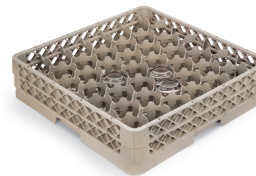

TR10FF
9-COMPARTMENT
5⁵/₁₆" (14.9 cm) sq. compartment
diagonal 8⁵/₁₆" (21.1 cm)

TR18JJ
12-COMPARTMENT
4³/₄" (12.1 cm) diameter
Rack Max®

TR8DD
16-COMPARTMENT
4³/₈" (11.1 cm) sq. compartment
6³/₁₆" (15.7 cm) diagonal

TR11GG
20-COMPARTMENT
3¹⁵/₁₆" (10.0 cm) diameter
Rack Max

TR6BB
25-COMPARTMENT
3¹/₂" (8.9 cm) sq. compartment
4⁵/₁₆" (12.5 cm) diagonal

TR12HH
30-COMPARTMENT
3³/₁₆" (8.1 cm) diameter
Rack Max

TR7CCC
36-COMPARTMENT
2⁷/₈" (7.3 cm) sq. compartment
4¹/₁₆" (10.3 cm) diagonal

TR13MM
42-COMPARTMENT
2³/₄" (6.9 cm) diameter
Rack Max low-profile rack
available in beige only

TR9E
49-COMPARTMENT
2¹/₂" (6.2cm) sq. compartment
3⁷/₁₆" (8.7 cm) diagonal

TRAEX STANDARD FULL-SIZE OPEN COMPARTMENT RACKS

9-COMP	12-COMP	16-COMP	20-COMP	25-COMP	30-COMP	36-COMP	49-COMP	OVERALL HEIGHT IN (CM)	INTERIOR HEIGHT IN (CM)	CASE LOT
TR10	TR18	TR8	TR11	TR6	TR12	TR7	TR9	4 (10.2)	3 ¹ / ₄ (8.3)	6
TR10F	TR18J	TR8D	TR11G	TR6B	TR12H	TR7C	TR9E	5 ⁵ / ₁₆ (14)	4 ¹ / ₁₆ (12.2)	2
TR10A	TR18A	TR8A	TR11A	TR6A	TR12A	TR7A	TR9A	5 ⁵ / ₁₆ (14)	4 ¹ / ₁₆ (12.2)	2
TR10FF	TR18JJ	TR8DD	TR11GG	TR6BB	TR12HH	TR7CC	TR9EE	7 ¹ / ₈ (18.1)	6 ³ / ₁₆ (16.2)	2
TR10FA	TR18JA	TR8DA	TR11GA	TR6BA	TR12HA	TR7CA	TR9EA	7 ¹ / ₈ (18.1)	6 ³ / ₁₆ (16.2)	2
TR10FFF	TR18JJJ	TR8DDD	TR11GGG	TR6BBB	TR12HHH	TR7CCC	TR9EEE	8 ³ / ₄ (22.2)	7 ⁷ / ₈ (20)	2
TR10FFA	TR18JJA	TR8DDA	TR11GGA	TR6BBA	TR12HHA	TR7CCA	TR9EEA	8 ³ / ₄ (22.2)	7 ⁷ / ₈ (20)	2
TR10FFFF	TR18JJJJ	TR8DDDD	TR11GGGG	TR6BBBB	TR12HHHH	TR7CCCC	TR9EEEE	10 ⁵ / ₁₆ (26.2)	9 ⁷ / ₁₆ (24)	2
TR10FFFA	TR18JJJA	TR8DDDA	TR11GGGA	TR6BBBBB	TR12HHHA	TR7CCCA	TR9EEEA	10 ⁵ / ₁₆ (26.2)	9 ⁷ / ₁₆ (24)	2
TR10FFFFF	TR18JJJJJ	TR8DDDDD	TR11GGGGG	TR6BBBBB	TR12HHHHH	TR7CCCCC	TR9EEEE	11 ¹ / ₈ (30.2)	11 (27.9)	2
TR10FFFFA	TR18JJJJA	TR8DDDDA	TR11GGGGA	TR6BBBBB	TR12HHHHA	TR7CCCCA	TR9EEEE	11 ¹ / ₈ (30.2)	11 (27.9)	2