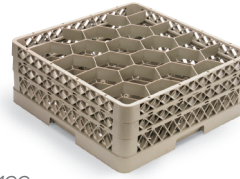

Traex® Full-Size Open-Wall Compartment Racks

OPEN PROFILE ALLOWS TOP-TO-BOTTOM AND SIDE-TO-SIDE THOROUGH WASHING AND AIR CIRCULATION

- Built-in base rack dividers provide 100% vertical protection
- Snap-fit extenders will not loosen over time or come apart
- Outside dimensions: 19³/₄" x 19³/₄" (50 x 50 cm)

TR10FF
9-COMPARTMENT
5⁵/₁₆" (14.9 cm) sq. compartment
diagonal 8⁵/₁₆" (21.1 cm)

TR18JJ
12-COMPARTMENT
4³/₄" (12.1 cm) diameter
Rack Max®

TR8DD
16-COMPARTMENT
4³/₈" (11.1 cm) sq. compartment
6³/₈" (15.7 cm) diagonal

TR11GG
20-COMPARTMENT
3¹⁵/₁₆" (10.0 cm) diameter
Rack Max

TR6BB
25-COMPARTMENT
3¹/₂" (8.9 cm) sq. compartment
4⁵/₁₆" (12.5 cm) diagonal

TR12HH
30-COMPARTMENT
3³/₁₆" (8.1 cm) diameter
Rack Max

TR7CCC
36-COMPARTMENT
2⁷/₈" (7.3 cm) sq. compartment
4¹/₁₆" (10.3 cm) diagonal

TR13MM
42-COMPARTMENT
2³/₄" (6.9 cm) diameter
Rack Max low-profile rack
available in beige only

TR9E
49-COMPARTMENT
2⁷/₈" (6.2cm) sq. compartment
3⁷/₁₆" (8.7 cm) diagonal

TRAEX STANDARD FULL-SIZE OPEN COMPARTMENT RACKS