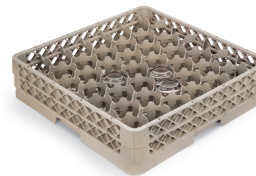

TR10FF
9-COMPARTMENT
5⁵/₁₆" (14.9 cm) sq. compartment
diagonal 8⁵/₁₆" (21.1 cm)

TR18JJ
12-COMPARTMENT
4³/₄" (12.1 cm) diameter
Rack Max®

TR8DD
16-COMPARTMENT
4³/₈" (11.1 cm) sq. compartment
6³/₈" (15.7 cm) diagonal

TR11GG
20-COMPARTMENT
3¹⁵/₁₆" (10.0 cm) diameter
Rack Max

TR6BB
25-COMPARTMENT
3¹/₂" (8.9 cm) sq. compartment
4⁵/₁₆" (12.5 cm) diagonal

TR12HH
30-COMPARTMENT
3³/₁₆" (8.1 cm) diameter
Rack Max

TR7CCC
36-COMPARTMENT
2⁷/₈" (7.3 cm) sq. compartment
4¹/₁₆" (10.3 cm) diagonal

TR13MM
42-COMPARTMENT
2³/₄" (6.9 cm) diameter
Rack Max low-profile rack
available in beige only

TR9E
49-COMPARTMENT
2¹/₂" (6.2 cm) sq. compartment
3⁷/₁₆" (8.7 cm) diagonal

TRAEX STANDARD FULL-SIZE OPEN COMPARTMENT RACKS

9-COMP	12-COMP	16-COMP	20-COMP	25-COMP	30-COMP	36-COMP	49-COMP	OVERALL HEIGHT IN (CM)	INTERIOR HEIGHT IN (CM)	CASE LOT
TR10	TR18	TR8	TR11	TR6	TR12	TR7	TR9	4 (10.2)	3 ¹ / ₄ (8.3)	6
TR10F	TR18J	TR8D	TR11G	TR6B	TR12H	TR7C	TR9E	5 ⁵ / ₁₆ (14)	4 ¹ / ₁₆ (12.2)	2
TR10A	TR18A	TR8A	TR11A	TR6A	TR12A	TR7A	TR9A	5 ⁵ / ₁₆ (14)	4 ¹ / ₁₆ (12.2)	2
TR10FF	TR18JJ	TR8DD	TR11GG	TR6BB	TR12HH	TR7CC	TR9EE	7 ¹ / ₈ (18.1)	6 ³ / ₈ (16.2)	2
TR10FA	TR18JA	TR8DA	TR11GA	TR6BA	TR12HA	TR7CA	TR9EA	7 ¹ / ₈ (18.1)	6 ³ / ₈ (16.2)	2
TR10FFF	TR18JJJ	TR8DDD	TR11GGG	TR6BBB	TR12HHH	TR7CCC	TR9EEE	8 ³ / ₄ (22.2)	7 ⁷ / ₈ (20)	2
TR10FFA	TR18JJA	TR8DDA	TR11GGA	TR6BBA	TR12HHA	TR7CCA	TR9EEA	8 ³ / ₄ (22.2)	7 ⁷ / ₈ (20)	2
TR10FFFF	TR18JJJJ	TR8DDDD	TR11GGGG	TR6BBBB	TR12HHHH	TR7CCCC	TR9EEEE	10 ⁵ / ₁₆ (26.2)	9 ⁷ / ₁₆ (24)	2
TR10FFFA	TR18JJJA	TR8DDDA	TR11GGGA	TR6BBBBB	TR12HHHA	TR7CCCA	TR9EEEA	10 ⁵ / ₁₆ (26.2)	9 ⁷ / ₁₆ (24)	2
TR10FFFFF	TR18JJJJJ	TR8DDDDD	TR11GGGGG	TR6BBBBB	TR12HHHHH	TR7CCCCC	TR9EEEE	11 ¹ / ₈ (30.2)	11 (27.9)	2
TR10FFFFA	TR18JJJJA	TR8DDDDA	TR11GGGGA	TR6BBBBB	TR12HHHHA	TR7CCCCA	TR9EEEE	11 ¹ / ₈ (30.2)	11 (27.9)	2