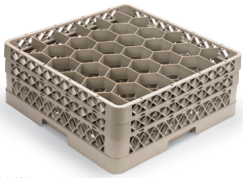

Traex® Full-Size Open-Wall Compartment Racks

OPEN PROFILE ALLOWS TOP-TO-BOTTOM AND SIDE-TO-SIDE THOROUGH WASHING AND AIR CIRCULATION

- Built-in base rack dividers provide 100% vertical protection
- Snap-fit extenders will not loosen over time or come apart
- Outside dimensions: 19³/₄" x 19³/₄" (50 x 50 cm)

TR10FF
9-COMPARTMENT
5⁵/₁₆" (14.9 cm) sq. compartment
diagonal 8⁵/₁₆" (21.1 cm)

TR18JJ
12-COMPARTMENT
4³/₄" (12.1 cm) diameter
Rack Max®

TR8DD
16-COMPARTMENT
4³/₈" (11.1 cm) sq. compartment
6³/₈" (15.7 cm) diagonal

TR11GG
20-COMPARTMENT
3¹⁵/₁₆" (10.0 cm) diameter
Rack Max

TR6BB
25-COMPARTMENT
3¹/₂" (8.9 cm) sq. compartment
4⁵/₁₆" (12.5 cm) diagonal

TR12HH
30-COMPARTMENT
3³/₁₆" (8.1 cm) diameter
Rack Max

TR7CCC
36-COMPARTMENT
2⁷/₈" (7.3 cm) sq. compartment
4¹/₁₆" (10.3 cm) diagonal

TR13MM
42-COMPARTMENT
2³/₄" (6.9 cm) diameter
Rack Max low-profile rack
available in beige only

TR9E
49-COMPARTMENT
2⁷/₈" (6.2cm) sq. compartment
3⁷/₁₆" (8.7 cm) diagonal

TRAEX STANDARD FULL-SIZE OPEN COMPARTMENT RACKS