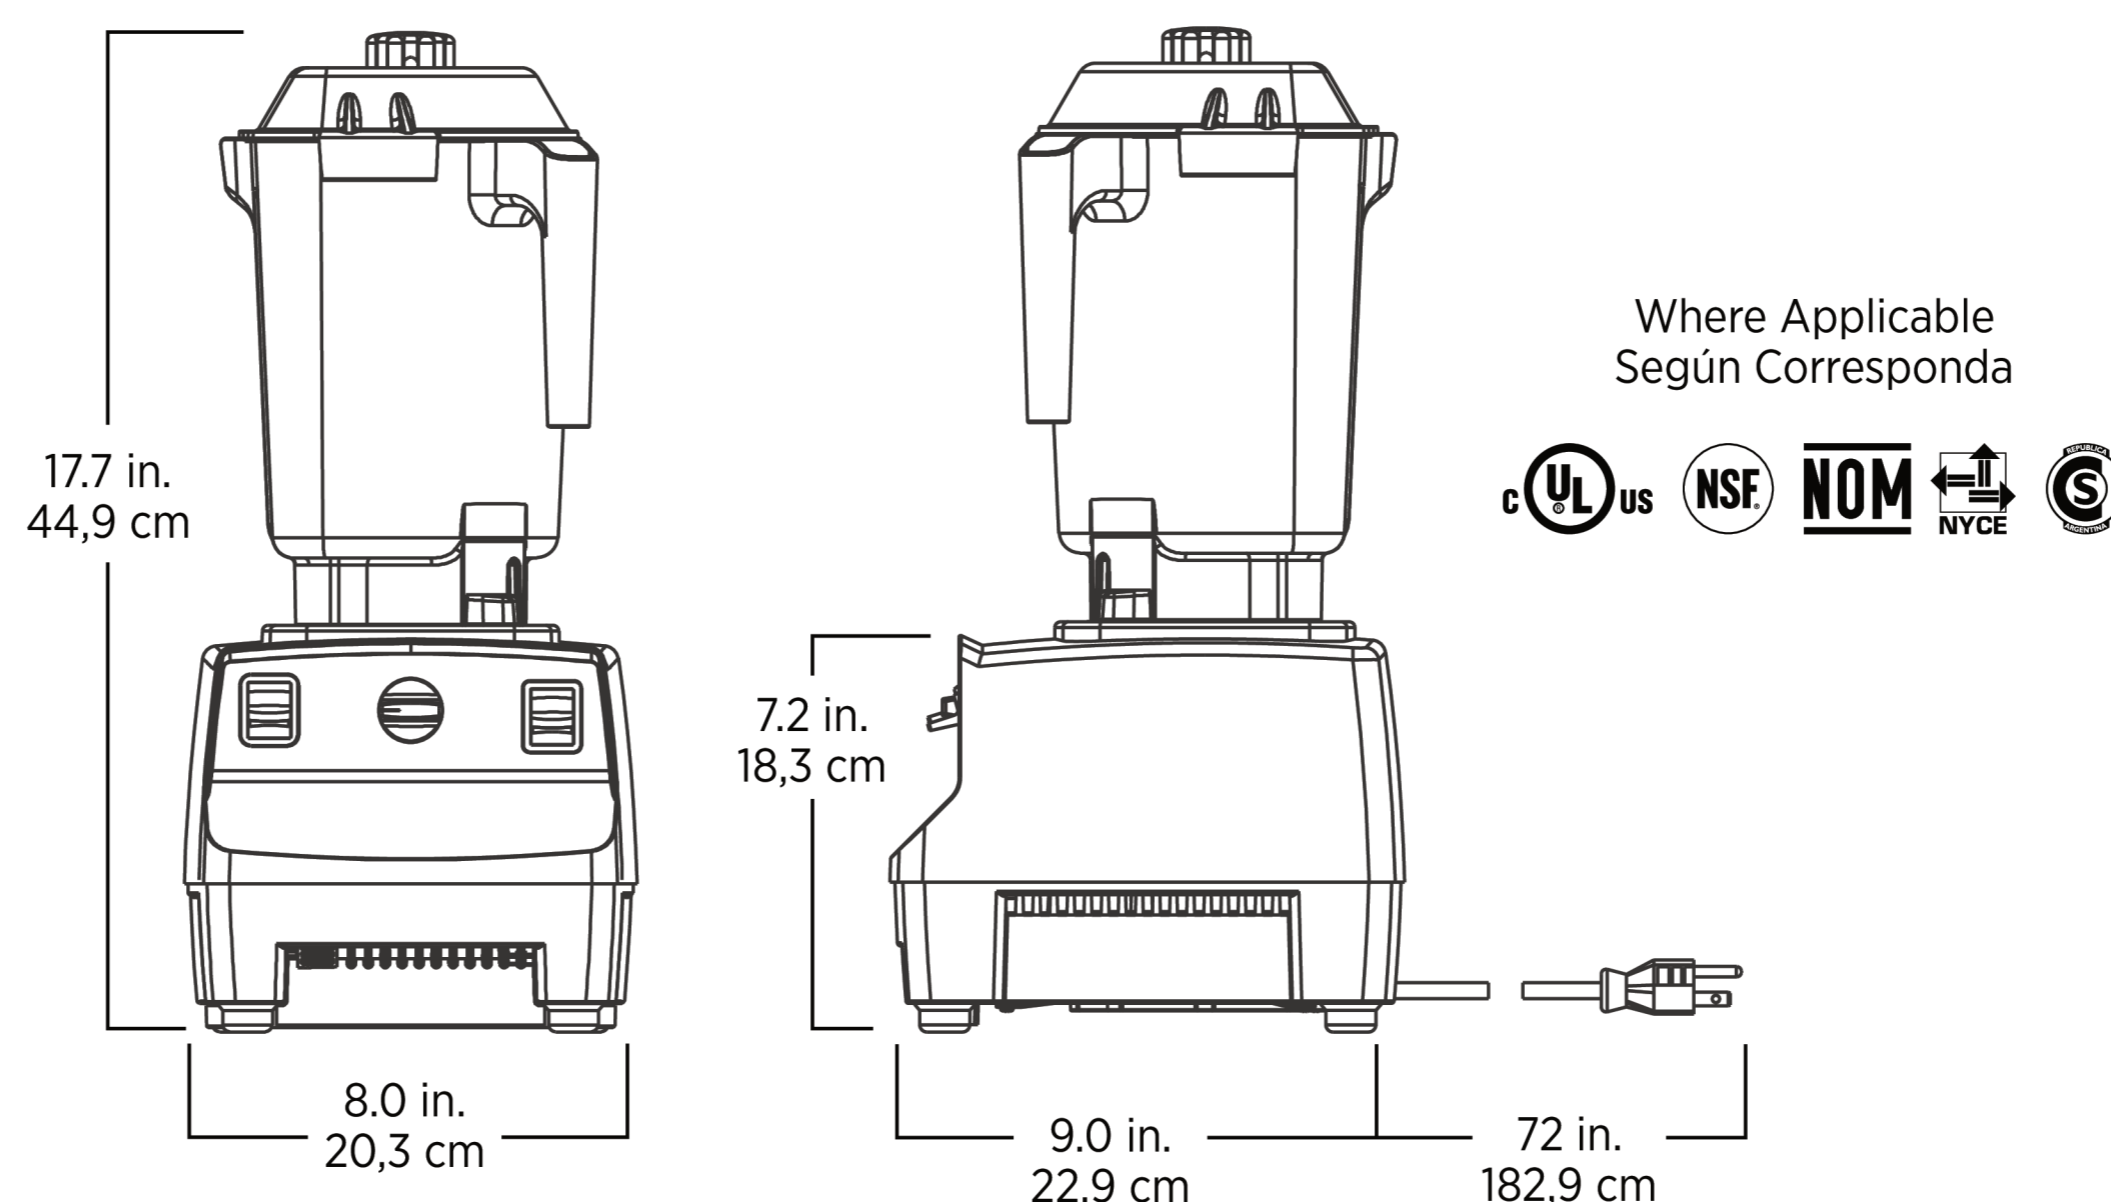

062824 and 062825

Includes Drink Machine Advance with 48 oz./1.4 L high-impact, clear/stackable Advance® container, complete with Advance blade assembly and lid, and black or red base.

The Drink Machine Advance is backed by a three-year warranty on motor base parts and a one-year warranty on labor. For more complete warranty terms and conditions, please visit vitamix.com/commercial.

Incluye Drink Machine Advance con contenedor Advance® transparente y apilable de 1,4 L resistente a impactos, completo con ensamble de cuchillas Advance® y tapa, y base de color negro o rojo.

La Drink Machine Advance® está respaldada por una garantía de tres años en piezas de la base del motor y un año en mano de obra. Para conocer los términos y condiciones completos de la garantía, visite vitamix.com/commercial.

Product Specifications

Item Number	062824 Black	062825 Red
Motor	≈2.3 peak output horsepower motor	
Electrical	120 V, 50/60 Hz, 11.5 A	
Net Weight	12.2 lbs. (13.2 lbs. with box)	
Dimensions	17.7 x 8.0 x 9.0 in. (HxWxD)	

Especificaciones del producto

Número de artículo	062824 Negro	062825 Rojo
Motor	Motor de ≈2,3 caballos de potencia máxima	
Requisito eléctrico	120 V, 50/60 Hz, 11,5 A	
Peso neto	5,53 kg (5,99 kg con la caja)	
Dimensiones	44,96 x 20,32 x 22,86 cm (HxAxP)	

Also Available

15978	48 oz. Advance Container		
58988	48 oz. Blue Advance Container	58990	48 oz. Orange Advance Container
58989	48 oz. Yellow Advance Container	58991	48 oz. Purple Advance Container

Disponible También

15978	1,4 L vaso Advance		
58988	1,4 L vaso Advance azul	58990	1,4 L vaso Advance naranja
58989	1,4 L vaso Advance amarillo	58991	1,4 L vaso Advance violeta

Contact Information

U.S.A.

800.4DRINK4 or 800.437.4654
commercial@vitamix.com

Información de Contacto

Latin America

+1.440.782.2450
international@vitamix.com

vitamix.com/commercial

For more information, contact your local foodservice distributor.

Para más información contacte a su distribuidor local de equipos para Food Service.