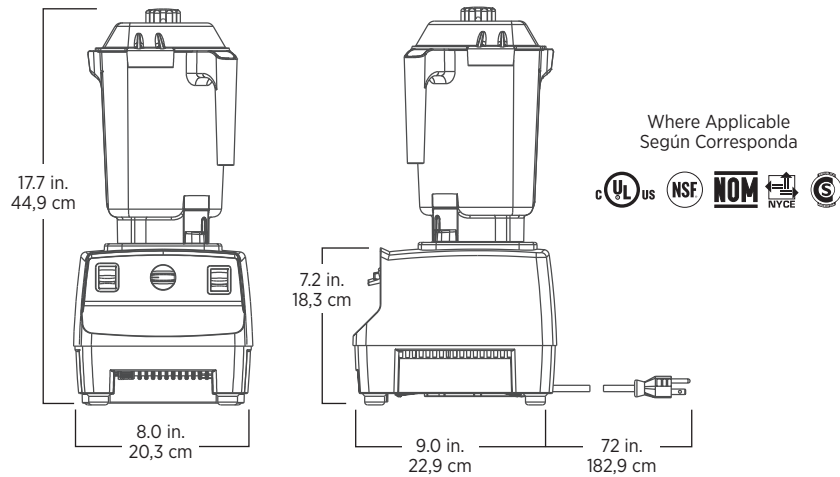

062824 and 062825

Includes Drink Machine Advance with 48 oz./1.4 L high-impact, clear/stackable Advance® container, complete with Advance blade assembly and lid, and black or red base.

The Drink Machine Advance is backed by a three-year warranty on motor base parts and a one-year warranty on labor. For more complete warranty terms and conditions, please visit vitamix.com/commercial.

Incluye Drink Machine Advance con contenedor Advance® transparente y apilable de 1,4 L resistente a impactos, completo con ensamble de cuchillas Advance® y tapa, y base de color negro o rojo.

La Drink Machine Advance® está respaldada por una garantía de tres años en piezas de la base del motor y un año en mano de obra. Para conocer los términos y condiciones completos de la garantía, visite vitamix.com/commercial.

Product Specifications

Item Number	062824 Black	062825 Red
Motor	≈2.3 peak output horsepower motor	
Electrical	120 V, 50/60 Hz, 11.5 A	
Net Weight	12.2 lbs. (13.2 lbs. with box)	
Dimensions	17.7 x 8.0 x 9.0 in. (HxWxD)	

Especificaciones del producto

Número de artículo	062824 Negro	062825 Rojo
Motor	Motor de ≈2,3 caballos de potencia máxima	
Requisito eléctrico	120 V, 50/60 Hz, 11,5 A	
Peso neto	5,53 kg (5,99 kg con la caja)	
Dimensiones	44,96 x 20,32 x 22,86 cm (HxAxP)	

Also Available

15978	48 oz. Advance Container		
58988	48 oz. Blue Advance Container	58990	48 oz. Orange Advance Container
58989	48 oz. Yellow Advance Container	58991	48 oz. Purple Advance Container

Disponible También

15978	1,4 L vaso Advance		
58988	1,4 L vaso Advance azul	58990	1,4 L vaso Advance naranja
58989	1,4 L vaso Advance amarillo	58991	1,4 L vaso Advance violeta

Contact Information

U.S.A.
800.4DRINK4 or 800.437.4654
commercial@vitamix.com

Información de Contacto

Latin America
+1.440.782.2450
international@vitamix.com

vitamix.com/commercial

For more information, contact your local foodservice distributor.
Para más información contacte a su distribuidor local de equipos para Food Service.