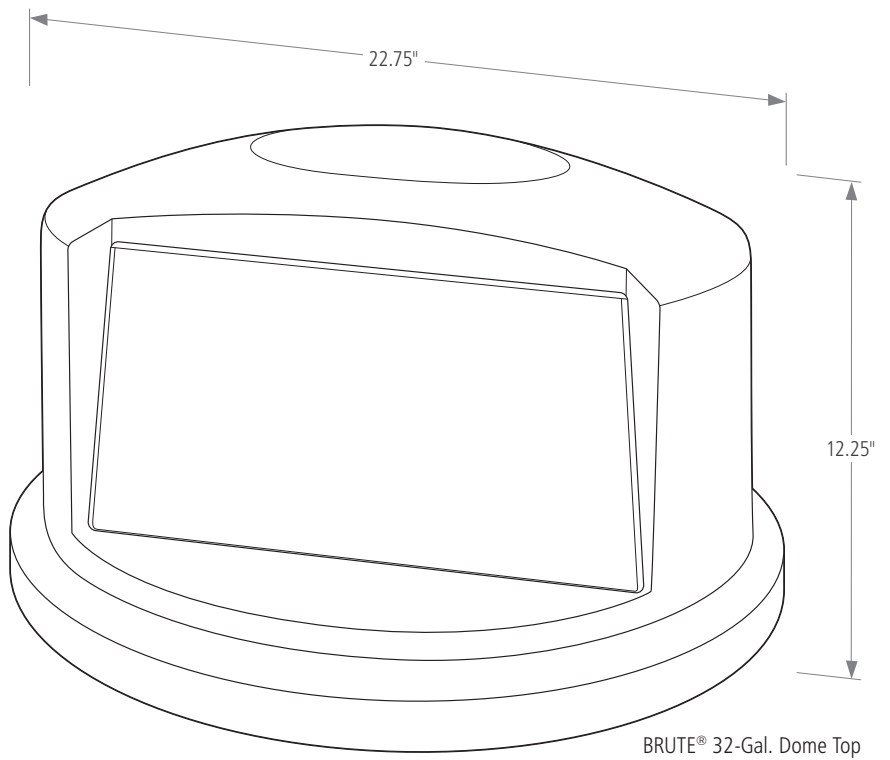

## Features and Benefits:

- Self-draining lids have channels that prevent water from pooling, reducing still water buildup, and include ridges that enable stacking to provide space-efficient storage
- Dome top lids have a spring action door that allows for easy trash disposal while keeping odors and insects out
- Self-draining lids and dome top lids both have a snap-lock feature that ensures a secure fit
- Funnel top lids have a cut-out top that enables hands-free refuse disposal and a funnel design that conceals waste from public view