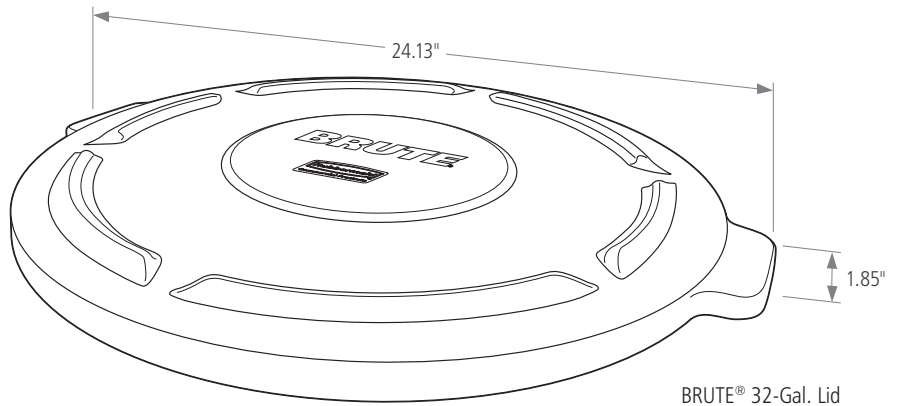

## Features and Benefits:

- Self-draining lids have channels that prevent water from pooling, reducing still water buildup, and include ridges that enable stacking to provide space-efficient storage
- Dome top lids have a spring action door that allows for easy trash disposal while keeping odors and insects out
- Self-draining lids and dome top lids both have a snap-lock feature that ensures a secure fit
- Funnel top lids have a cut-out top that enables hands-free refuse disposal and a funnel design that conceals waste from public view