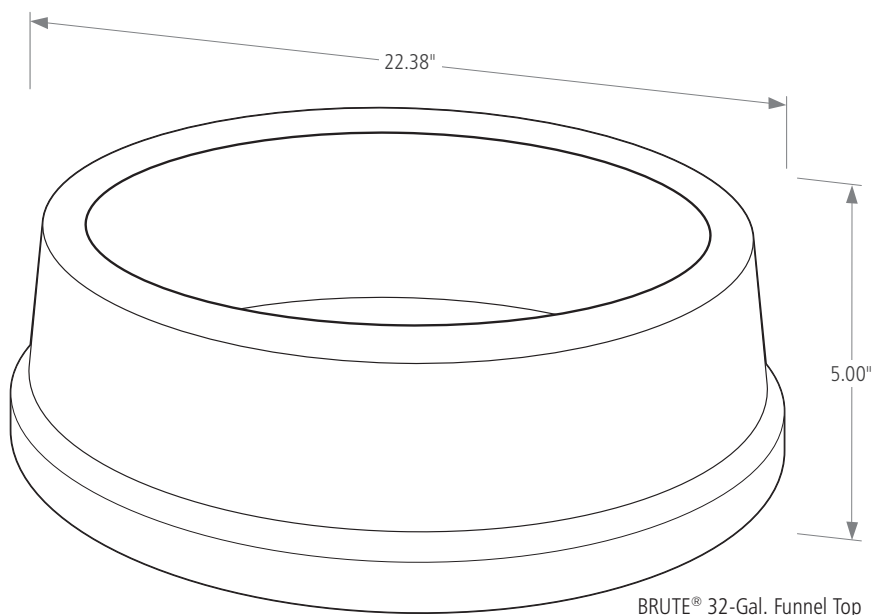

## Features and Benefits:

- Self-draining lids have channels that prevent water from pooling, reducing still water buildup, and include ridges that enable stacking to provide space-efficient storage
- Dome top lids have a spring action door that allows for easy trash disposal while keeping odors and insects out
- Self-draining lids and dome top lids both have a snap-lock feature that ensures a secure fit
- Funnel top lids have a cut-out top that enables hands-free refuse disposal and a funnel design that conceals waste from public view