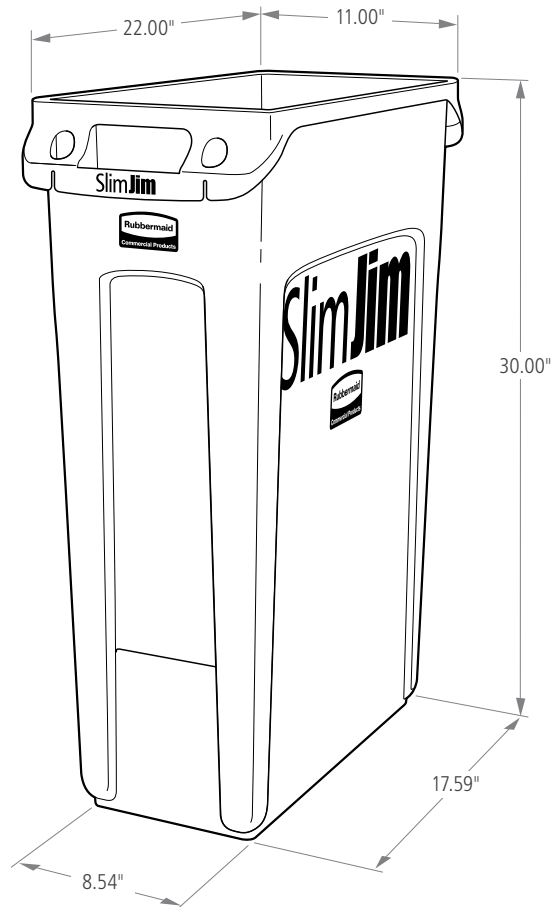

Slim Jim®

The Slim Jim® container delivers the durability needed for commercial environments combined with brand new innovation to increase worker productivity. New product features and accessories deliver the most efficient solution for collection, transportation, and disposal of multi-stream waste and recyclables.

Features and Benefits:

- Venting channels make removing liners up to 80% easier, improving productivity and reducing the risk of worker injury
- Four bag cinches secure liners around the rim of the container and allow for quick, knot-free liner changes
- Handles at the base and rim of the container improve grip and control while lifting and emptying full containers
- Rim with rib-strengthened design increases strength and resists crushing
- Build a recycling station with a variety of dolly and lid options to meet any facility need

COLORS AVAILABLE

Blue, Green, Black, Beige, Brown, Gray, Yellow*, Red*

* 23-gallon only

Material Composition:

Injection molded with a high-quality resin blend.

Accessories:

STAINLESS STEEL DOLLIES

- Slim Jim® Single Dolly
- Slim Jim® Double Dolly
- Slim Jim® Triple Dolly
- Slim Jim® Quadruple Dolly

RESIN DOLLY

- Slim Jim® Trainable Dolly

LIDS

- Bottles and Cans Lid
- Paper Lid
- Mixed Recycling Lid
- Hinged Lid
- Swing Lid

SLIM JIM® CONTAINERS

23-Gallon Slim Jim® Container