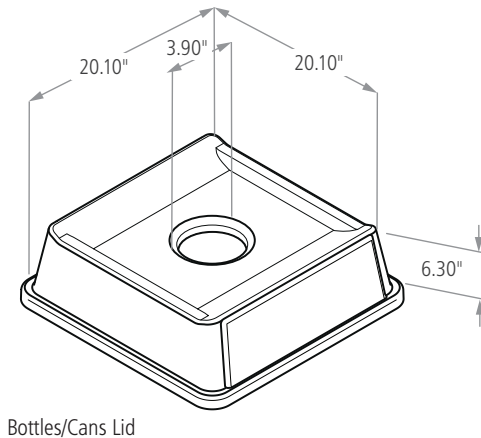

COLORS AVAILABLE

Blue, Green, Black, Gray, Beige

Material Composition:

Polypropylene

Compatibility:

- 23, 35, and 50 Gal Square Untouchable® containers
- Waste Stream Label Kit A - 1977785

Waste Stream Label Kit A - 1977785

UNTOUCHABLE® RECYCLING LIDS

UNTOUCHABLE® RECYCLING LIDS

SKU #	DESCRIPTION	COLOR	CAPACITY	LENGTH	WIDTH	HEIGHT	PACK SIZE
			GAL	IN	IN	IN	
FG279100DBLUE	UNTOUCHABLE® BOTTLE AND CAN RECYCLING TOP FOR FG395873, FG395973 CONTAINERS	DBLUE		20.1	20.1	6.3	4
FG279400DBLUE	UNTOUCHABLE® PAPER RECYCLING TOP FOR FG395873, FG395973 CONTAINERS	DBLUE		20.1	20.1	6.3	4
1788374	UNTOUCHABLE® SINGLE-STREAM RECYCLING TOP FOR FG356988 CONTAINER	BLUE		16.0	16.0	3.2	4
1788375	UNTOUCHABLE® SINGLE-STREAM RECYCLING TOP FOR FG356988 CONTAINER	GREEN		16.0	16.0	3.2	4
FG269000BLUE	UNTOUCHABLE® PAPER RECYCLING TOP FOR FG356988 CONTAINER	BLUE		16.0	16.0	3.2	4
FG269100BLUE	UNTOUCHABLE® BOTTLE AND CAN RECYCLING TOP FOR FG356988 CONTAINER	BLUE		16.0	16.0	3.2	4
FG356988BEIG	UNTOUCHABLE® SQUARE RECYCLING CONTAINER	BEIGE	23 GAL	16.5	15.5	30.9	4
FG356988GRAY	UNTOUCHABLE® SQUARE RECYCLING CONTAINER	GRAY	23 GAL	16.5	15.5	30.9	4
FG356988BLA	UNTOUCHABLE® SQUARE RECYCLING CONTAINER	BLACK	23 GAL	16.5	15.5	30.9	4
FG356973BLUE	UNTOUCHABLE® SQUARE RECYCLING CONTAINER	BLUE	23 GAL	16.5	15.5	30.9	4
FG395873BLUE	SQUARE RECYCLING CONTAINER	BLUE	35 GAL	19.5	19.5	27.6	4
FG395973BLUE	SQUARE RECYCLING CONTAINER	BLUE	50 GAL	19.5	19.5	34.3	4
FG352073BLUE	HALF-ROUND RECYCLING CONTAINER	BLUE	21 GAL	21.0	12.0	28.6	4
1977785	WASTE STREAM LABEL KIT A - FITS 23 AND 35 GAL UNTOUCHABLE® CONTAINERS	WHITE	–	–	7.8	4.6	1