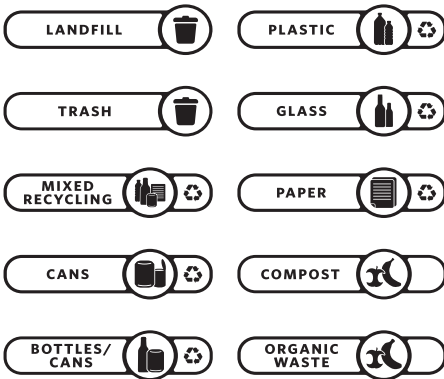

Intuitive recycling lids with color-coding options ensure recyclables get into the right bins.

Features and Benefits:

- Lids are available with the following lid openings:
 - Mixed Recycling
 - Paper
 - Bottles/Cans

COLORS AVAILABLE

Blue, Green, Black, Gray, Beige

Material Composition:

Polypropylene

Compatibility:

- 23, 35, and 50 Gal Square Untouchable® containers
- Waste Stream Label Kit A - 1977785

Waste Stream Label Kit A - 1977785