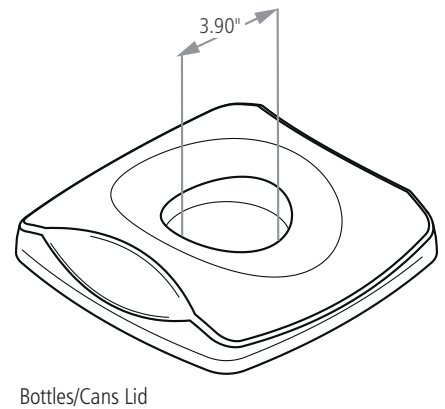

COLORS AVAILABLE

Blue, Green, Black, Gray, Beige

Material Composition:

Polypropylene

Compatibility:

- 23, 35, and 50 Gal Square Untouchable® containers
- Waste Stream Label Kit A - 1977785

Waste Stream Label Kit A - 1977785

UNTOUCHABLE® RECYCLING LIDS

UNTOUCHABLE® RECYCLING LIDS

SKU #	DESCRIPTION	COLOR	CAPACITY	LENGTH	WIDTH	HEIGHT	PACK SIZE
			GAL	IN	IN	IN	
FG279100DBLUE	UNTOUCHABLE® BOTTLE AND CAN RECYCLING TOP FOR FG395873, FG395973 CONTAINERS	DBLUE		20.1	20.1	6.3	4
FG279400DBLUE	UNTOUCHABLE® PAPER RECYCLING TOP FOR FG395873, FG395973 CONTAINERS	DBLUE		20.1	20.1	6.3	4
1788374	UNTOUCHABLE® SINGLE-STREAM RECYCLING TOP FOR FG356988 CONTAINER	BLUE		16.0	16.0	3.2	4
1788375	UNTOUCHABLE® SINGLE-STREAM RECYCLING TOP FOR FG356988 CONTAINER	GREEN		16.0	16.0	3.2	4
FG269000BLUE	UNTOUCHABLE® PAPER RECYCLING TOP FOR FG356988 CONTAINER	BLUE		16.0	16.0	3.2	4
FG269100BLUE	UNTOUCHABLE® BOTTLE AND CAN RECYCLING TOP FOR FG356988 CONTAINER	BLUE		16.0	16.0	3.2	4
FG356988BEIG	UNTOUCHABLE® SQUARE RECYCLING CONTAINER	BEIGE	23 GAL	16.5	15.5	30.9	4
FG356988GRAY	UNTOUCHABLE® SQUARE RECYCLING CONTAINER	GRAY	23 GAL	16.5	15.5	30.9	4
FG356988BLA	UNTOUCHABLE® SQUARE RECYCLING CONTAINER	BLACK	23 GAL	16.5	15.5	30.9	4
FG356973BLUE	UNTOUCHABLE® SQUARE RECYCLING CONTAINER	BLUE	23 GAL	16.5	15.5	30.9	4
FG395873BLUE	SQUARE RECYCLING CONTAINER	BLUE	35 GAL	19.5	19.5	27.6	4
FG395973BLUE	SQUARE RECYCLING CONTAINER	BLUE	50 GAL	19.5	19.5	34.3	4
FG352073BLUE	HALF-ROUND RECYCLING CONTAINER	BLUE	21 GAL	21.0	12.0	28.6	4
1977785	WASTE STREAM LABEL KIT A - FITS 23 AND 35 GAL UNTOUCHABLE® CONTAINERS	WHITE	–	–	7.8	4.6	1