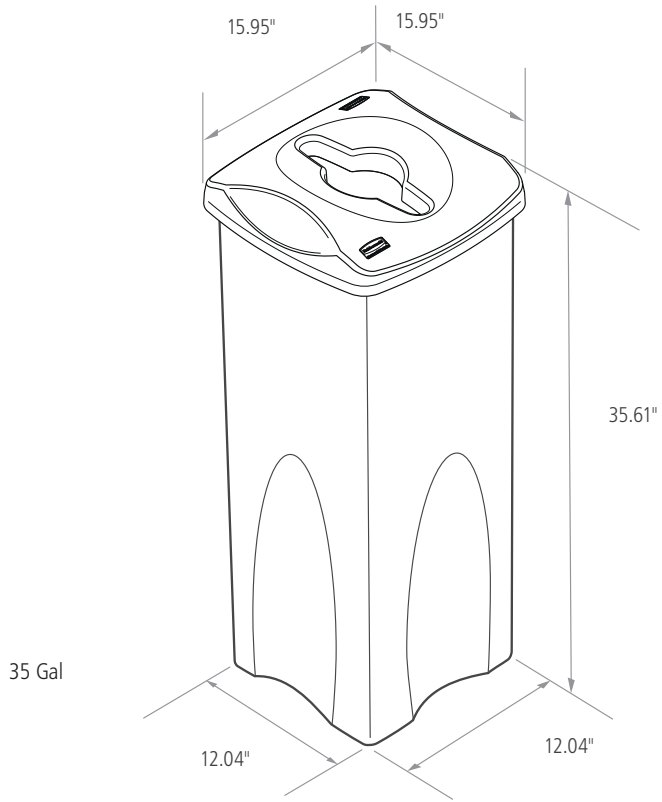

COLORS AVAILABLE

Blue, Green, Black, Gray, Beige

Material Composition:

Polypropylene

Compatibility:

- 23, 35, and 50 Gal Square Untouchable® containers
- Waste Stream Label Kit A - 1977785

Waste Stream Label Kit A - 1977785

UNTOUCHABLE® RECYCLING LIDS

UNTOUCHABLE® RECYCLING LIDS

SKU #	DESCRIPTION	COLOR	CAPACITY	LENGTH	WIDTH	HEIGHT	PACK SIZE
			GAL	IN	IN	IN	
FG279100DBLUE	UNTOUCHABLE® BOTTLE AND CAN RECYCLING TOP FOR FG395873, FG395973 CONTAINERS	DBLUE		20.1	20.1	6.3	4
FG279400DBLUE	UNTOUCHABLE® PAPER RECYCLING TOP FOR FG395873, FG395973 CONTAINERS	DBLUE		20.1	20.1	6.3	4
1788374	UNTOUCHABLE® SINGLE-STREAM RECYCLING TOP FOR FG356988 CONTAINER	BLUE		16.0	16.0	3.2	4
1788375	UNTOUCHABLE® SINGLE-STREAM RECYCLING TOP FOR FG356988 CONTAINER	GREEN		16.0	16.0	3.2	4
FG269000BLUE	UNTOUCHABLE® PAPER RECYCLING TOP FOR FG356988 CONTAINER	BLUE		16.0	16.0	3.2	4
FG269100BLUE	UNTOUCHABLE® BOTTLE AND CAN RECYCLING TOP FOR FG356988 CONTAINER	BLUE		16.0	16.0	3.2	4
FG356988BEIG	UNTOUCHABLE® SQUARE RECYCLING CONTAINER	BEIGE	23 GAL	16.5	15.5	30.9	4
FG356988GRAY	UNTOUCHABLE® SQUARE RECYCLING CONTAINER	GRAY	23 GAL	16.5	15.5	30.9	4
FG356988BLA	UNTOUCHABLE® SQUARE RECYCLING CONTAINER	BLACK	23 GAL	16.5	15.5	30.9	4
FG356973BLUE	UNTOUCHABLE® SQUARE RECYCLING CONTAINER	BLUE	23 GAL	16.5	15.5	30.9	4
FG395873BLUE	SQUARE RECYCLING CONTAINER	BLUE	35 GAL	19.5	19.5	27.6	4
FG395973BLUE	SQUARE RECYCLING CONTAINER	BLUE	50 GAL	19.5	19.5	34.3	4
FG352073BLUE	HALF-ROUND RECYCLING CONTAINER	BLUE	21 GAL	21.0	12.0	28.6	4
1977785	WASTE STREAM LABEL KIT A - FITS 23 AND 35 GAL UNTOUCHABLE® CONTAINERS	WHITE	–	–	7.8	4.6	1