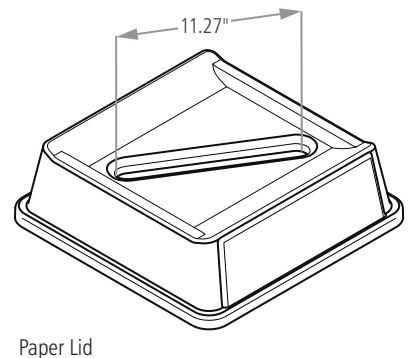

COLORS AVAILABLE

Blue, Green, Black, Gray, Beige

Material Composition:

Polypropylene

Compatibility:

- 23, 35, and 50 Gal Square Untouchable® containers
- Waste Stream Label Kit A - 1977785

Waste Stream Label Kit A - 1977785

UNTOUCHABLE® RECYCLING LIDS

UNTOUCHABLE® RECYCLING LIDS

SKU #	DESCRIPTION	COLOR	CAPACITY	LENGTH	WIDTH	HEIGHT	PACK SIZE
			GAL	IN	IN	IN	
FG279100DBLUE	UNTOUCHABLE® BOTTLE AND CAN RECYCLING TOP FOR FG395873, FG395973 CONTAINERS	DBLUE		20.1	20.1	6.3	4
FG279400DBLUE	UNTOUCHABLE® PAPER RECYCLING TOP FOR FG395873, FG395973 CONTAINERS	DBLUE		20.1	20.1	6.3	4
1788374	UNTOUCHABLE® SINGLE-STREAM RECYCLING TOP FOR FG356988 CONTAINER	BLUE		16.0	16.0	3.2	4
1788375	UNTOUCHABLE® SINGLE-STREAM RECYCLING TOP FOR FG356988 CONTAINER	GREEN		16.0	16.0	3.2	4
FG269000BLUE	UNTOUCHABLE® PAPER RECYCLING TOP FOR FG356988 CONTAINER	BLUE		16.0	16.0	3.2	4
FG269100BLUE	UNTOUCHABLE® BOTTLE AND CAN RECYCLING TOP FOR FG356988 CONTAINER	BLUE		16.0	16.0	3.2	4
FG356988BEIG	UNTOUCHABLE® SQUARE RECYCLING CONTAINER	BEIGE	23 GAL	16.5	15.5	30.9	4
FG356988GRAY	UNTOUCHABLE® SQUARE RECYCLING CONTAINER	GRAY	23 GAL	16.5	15.5	30.9	4
FG356988BLA	UNTOUCHABLE® SQUARE RECYCLING CONTAINER	BLACK	23 GAL	16.5	15.5	30.9	4
FG356973BLUE	UNTOUCHABLE® SQUARE RECYCLING CONTAINER	BLUE	23 GAL	16.5	15.5	30.9	4
FG395873BLUE	SQUARE RECYCLING CONTAINER	BLUE	35 GAL	19.5	19.5	27.6	4
FG395973BLUE	SQUARE RECYCLING CONTAINER	BLUE	50 GAL	19.5	19.5	34.3	4
FG352073BLUE	HALF-ROUND RECYCLING CONTAINER	BLUE	21 GAL	21.0	12.0	28.6	4
1977785	WASTE STREAM LABEL KIT A - FITS 23 AND 35 GAL UNTOUCHABLE® CONTAINERS	WHITE	–	–	7.8	4.6	1