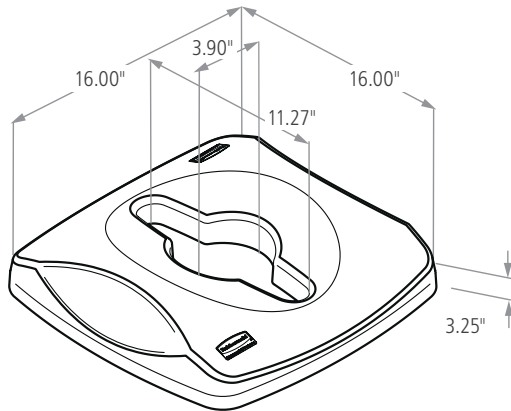

COLORS AVAILABLE

Blue, Green, Black, Gray, Beige

Material Composition:

Polypropylene

Compatibility:

- 23, 35, and 50 Gal Square Untouchable® containers
- Waste Stream Label Kit A - 1977785

Waste Stream Label Kit A - 1977785

UNTOUCHABLE® RECYCLING LIDS

UNTOUCHABLE® RECYCLING LIDS

SKU #	DESCRIPTION	COLOR	CAPACITY	LENGTH	WIDTH	HEIGHT	PACK SIZE
			GAL	IN	IN	IN	
FG279100DBLUE	UNTOUCHABLE® BOTTLE AND CAN RECYCLING TOP FOR FG395873, FG395973 CONTAINERS	DBLUE		20.1	20.1	6.3	4
FG279400DBLUE	UNTOUCHABLE® PAPER RECYCLING TOP FOR FG395873, FG395973 CONTAINERS	DBLUE		20.1	20.1	6.3	4
1788374	UNTOUCHABLE® SINGLE-STREAM RECYCLING TOP FOR FG356988 CONTAINER	BLUE		16.0	16.0	3.2	4
1788375	UNTOUCHABLE® SINGLE-STREAM RECYCLING TOP FOR FG356988 CONTAINER	GREEN		16.0	16.0	3.2	4
FG269000BLUE	UNTOUCHABLE® PAPER RECYCLING TOP FOR FG356988 CONTAINER	BLUE		16.0	16.0	3.2	4
FG269100BLUE	UNTOUCHABLE® BOTTLE AND CAN RECYCLING TOP FOR FG356988 CONTAINER	BLUE		16.0	16.0	3.2	4
FG356988BEIG	UNTOUCHABLE® SQUARE RECYCLING CONTAINER	BEIGE	23 GAL	16.5	15.5	30.9	4
FG356988GRAY	UNTOUCHABLE® SQUARE RECYCLING CONTAINER	GRAY	23 GAL	16.5	15.5	30.9	4
FG356988BLA	UNTOUCHABLE® SQUARE RECYCLING CONTAINER	BLACK	23 GAL	16.5	15.5	30.9	4
FG356973BLUE	UNTOUCHABLE® SQUARE RECYCLING CONTAINER	BLUE	23 GAL	16.5	15.5	30.9	4
FG395873BLUE	SQUARE RECYCLING CONTAINER	BLUE	35 GAL	19.5	19.5	27.6	4
FG395973BLUE	SQUARE RECYCLING CONTAINER	BLUE	50 GAL	19.5	19.5	34.3	4
FG352073BLUE	HALF-ROUND RECYCLING CONTAINER	BLUE	21 GAL	21.0	12.0	28.6	4
1977785	WASTE STREAM LABEL KIT A - FITS 23 AND 35 GAL UNTOUCHABLE® CONTAINERS	WHITE	–	–	7.8	4.6	1