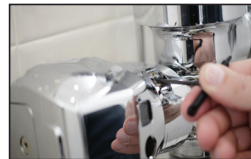

2 Tighten two screws