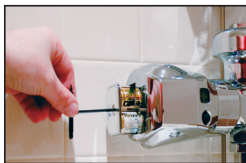

3 Insert 4 "C" Alkaline Batteries

Easy One Minute Installation

Easy 1, 2, 3 Installation.
No water shut-off is required to convert your washroom to a higher standard of hygiene.

Smart Object Infrared Technology

The angled lens design combined with sophisticated sensor technology guarantees activation even with the toilet seat raised.

AutoFlush Clamp (Installation tools and 4 "C" Cell Alkaline Batteries are included.)

No	Description	Color	Pack	Case Weight	Case Cube
401804	Urinal	Polished Chrome	6	9 lbs	0.85ft³
401805	Toilet	Polished Chrome	6	9 lbs	0.85ft³
402060	Urinal	Metal - Polished Chrome	6	9 lbs	0.85ft³
402059	Toilet	Metal - Polished Chrome	6	9 lbs	0.85ft³
402501	Toilet Bulk Pk	Polished Chrome	12	21lbs	0.98ft³

Adapters

No	Description	Pack	Case Weight	Case Cube
401972	Coyne & Delany/Crane/Rex Adapter Kit	1	0.16 lbs	-
401979	Sloan Gem Adapter Kit	1	0.15 lbs	-
401980	Toto Adapter Kit	1	0.16 lbs	-
401973	Canadian Adapter Kit (Crane, Teck, Tempus)	1	0.5 lbs	-
4870577	Powers Adaptor Kit	1	0.7 lbs	-