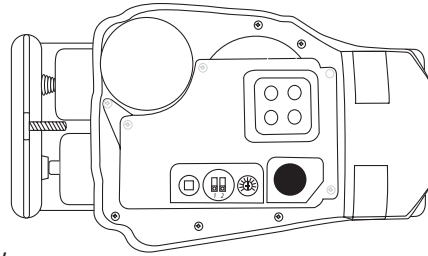

# AutoFlush® Clamp - Touch-Free Flushing System

The AutoFlush Clamp is the ultimate in performance and simplicity, ensuring that urinals and toilets are always flushed and presentable. Installation takes only one minute and there is no need to shut off the water. The AutoFlush Clamp promotes good hygiene by eliminating potential points of cross-contamination, while preventing odors by ensuring that fixtures are flushed after every use.