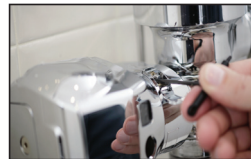

2 Tighten two screws