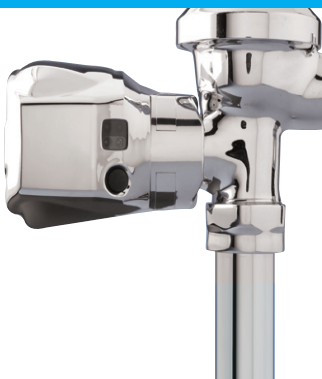

technical concepts
Innovative Hygiene Solutions

AutoFlush® Clamp

Touch-Free Flushing System

- Keeps Fixtures Flushed and Presentable
- World-Class Reliability
- Easy One Minute Installation
- Smart Object Infrared Technology