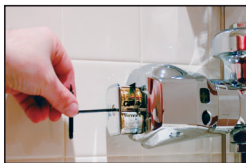

3 Insert 4 "C" Alkaline Batteries

Easy One Minute Installation

Easy 1, 2, 3 Installation.
No water shut-off is required to convert your washroom to a higher standard of hygiene.

Smart Object Infrared Technology

The angled lens design combined with sophisticated sensor technology guarantees activation even with the toilet seat raised.

AutoFlush Clamp (Installation tools and 4 "C" Cell Alkaline Batteries are included.)

No	Description	Color	Pack	Case Weight	Case Cube
401804	Urinal	Polished Chrome	6	9 lbs	0.85ft³
401805	Toilet	Polished Chrome	6	9 lbs	0.85ft³
402060	Urinal	Metal - Polished Chrome	6	9 lbs	0.85ft³
402059	Toilet	Metal - Polished Chrome	6	9 lbs	0.85ft³
402501	Toilet Bulk Pk	Polished Chrome	12	21lbs	0.98ft³

Adapters

No	Description	Pack	Case Weight	Case Cube
401972	Coyne & Delany/Crane/Rex Adapter Kit	1	0.16 lbs	-
401979	Sloan Gem Adapter Kit	1	0.15 lbs	-
401980	Toto Adapter Kit	1	0.16 lbs	-
401973	Canadian Adapter Kit (Crane, Teck, Tempus)	1	0.5 lbs	-
4870577	Powers Adaptor Kit	1	0.7 lbs	-