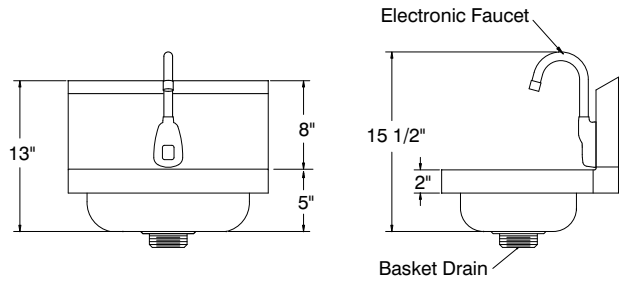

# DIMENSIONS and SPECIFICATIONS

TOL Overall: ± .500" Interior: ± .250"

FITTINGS SUPPLIED AS SHOWN

ALL DIMENSIONS ARE TYPICAL

7-PS-51

21 lbs.

7-PS-61

19 lbs.

7-PS-81

32 lbs.

7-PS-91

41 lbs.

TOP VIEW for 7-PS-81

TOP VIEW for 7-PS-61,  
7-PS-81 & 7-PS-91

Sink Bowl 10" x 14" x 5"