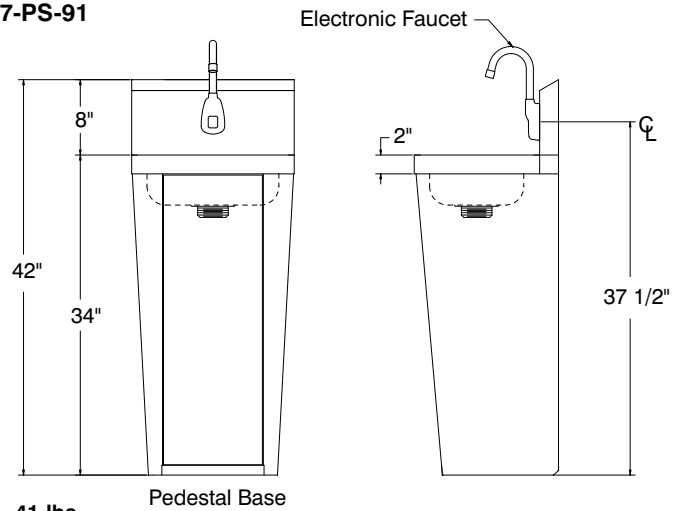

# DIMENSIONS and SPECIFICATIONS

TOL Overall: ± .500" Interior: ± .250"

FITTINGS SUPPLIED AS SHOWN

ALL DIMENSIONS ARE TYPICAL

7-PS-51

21 lbs.

7-PS-61

19 lbs.

7-PS-81

32 lbs.

7-PS-91

41 lbs.

TOP VIEW for 7-PS-81

TOP VIEW for 7-PS-61,  
7-PS-81 & 7-PS-91

Sink Bowl 10" x 14" x 5"