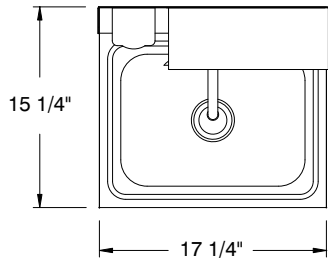

# DIMENSIONS and SPECIFICATIONS

TOL Overall: ± .500" Interior: ± .250"

FITTINGS SUPPLIED AS SHOWN

ALL DIMENSIONS ARE TYPICAL

7-PS-51

21 lbs.

7-PS-61

19 lbs.

7-PS-81

32 lbs.

7-PS-91

41 lbs.

TOP VIEW for 7-PS-81

TOP VIEW for 7-PS-61,  
7-PS-81 & 7-PS-91

Sink Bowl 10" x 14" x 5"