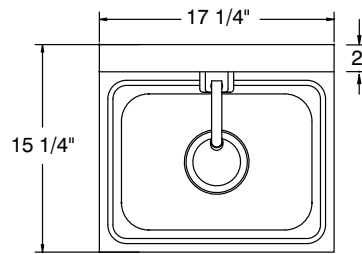

# DIMENSIONS and SPECIFICATIONS

TOL Overall: ± .500" Interior: ± .250"

FITTINGS SUPPLIED AS SHOWN

ALL DIMENSIONS ARE TYPICAL

7-PS-51

21 lbs.

7-PS-61

19 lbs.

7-PS-81

32 lbs.

7-PS-91

41 lbs.

TOP VIEW for 7-PS-81

TOP VIEW for 7-PS-61,  
7-PS-81 & 7-PS-91

Sink Bowl 10" x 14" x 5"