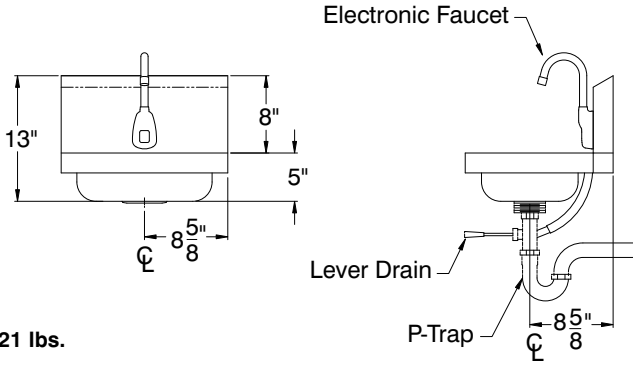

# DIMENSIONS and SPECIFICATIONS

TOL Overall: ± .500" Interior: ± .250"

FITTINGS SUPPLIED AS SHOWN

ALL DIMENSIONS ARE TYPICAL

7-PS-51

21 lbs.

7-PS-61

19 lbs.

7-PS-81

32 lbs.

7-PS-91

41 lbs.

TOP VIEW for 7-PS-81

TOP VIEW for 7-PS-61,  
7-PS-81 & 7-PS-91

Sink Bowl 10" x 14" x 5"