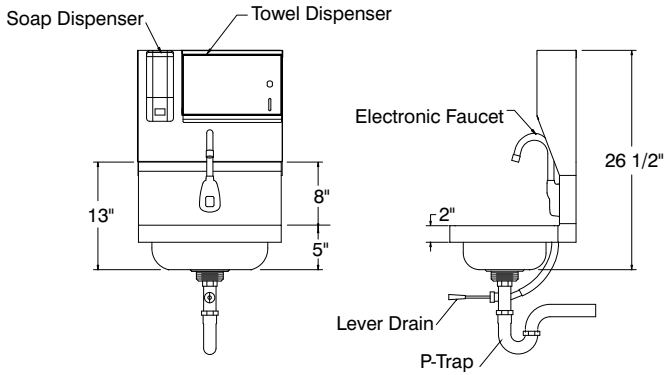

# DIMENSIONS and SPECIFICATIONS

TOL Overall: ± .500" Interior: ± .250"

FITTINGS SUPPLIED AS SHOWN

ALL DIMENSIONS ARE TYPICAL

7-PS-51

21 lbs.

7-PS-61

19 lbs.

7-PS-81

32 lbs.

7-PS-91

41 lbs.

TOP VIEW for 7-PS-81

TOP VIEW for 7-PS-61,  
7-PS-81 & 7-PS-91

Sink Bowl 10" x 14" x 5"