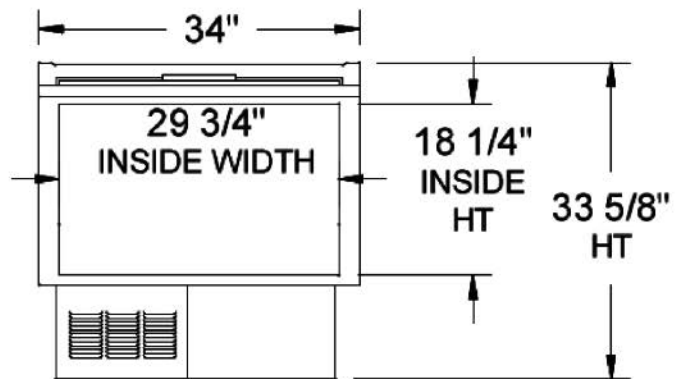

FRONT

GF34-B