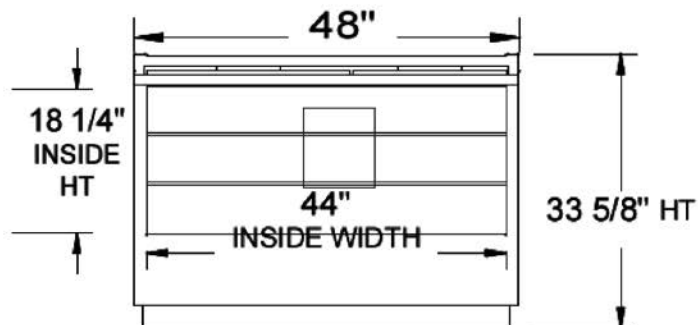

FRONT

GF48-B