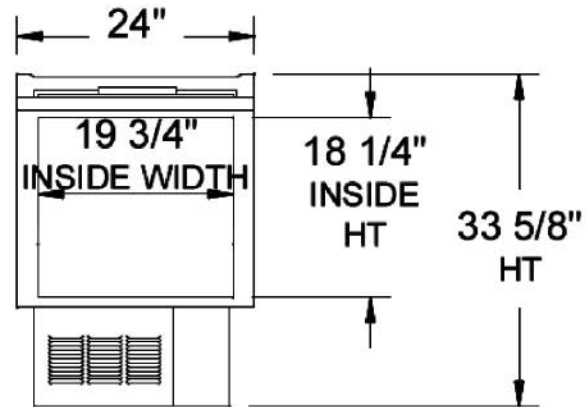

PLAN VIEWS

FRONT

GF24-B