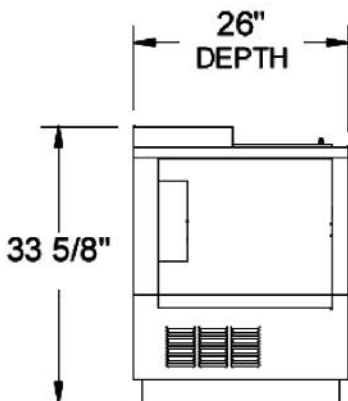

DIMENSIONS and SPECIFICATIONS

TOL Overall: ± .500" Interior: ± .250"

ALL DIMENSIONS ARE TYPICAL

GF Series

GLASS FROSTER OPTIONS

Add Glass Doors

SU-100
For BBR Series

Add Casters

BBR-25-3 3" Casters
For BBR Series, BC-B Series,
GF Series Only

BBR-25-6 6" Casters
For BBR Series

Stainless Steel Exterior Upgrade

BBR-1

For BBR Series, BC-B Series, GF Series Only

PLAN VIEWS

FRONT

GF24-B

FRONT

GF34-B

COMMON END

FRONT

GF48-B