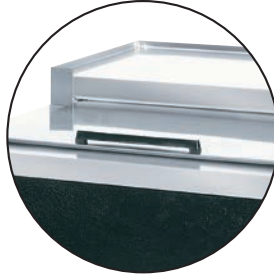

STAINLESS STEEL GLASS FROSTERS

Item #:	_____	Qty #:	_____
Model #:	_____		
Project #:	_____		

GF24-B Shown

Easy Glide Lid(s)

GF48-B Shown

FEATURES:

- Stainless steel top
- Easy glide lid and counter top with edge
- Adjustable Shelving
- 2 Adjustable Dividers
- GF24-B:** 100 8" Plates/76 12 oz. Mugs
- GF34-B:** 150 8" Plates/94 12 oz. Mugs
- GF48-B:** 250 8" Plates/164 12 oz. Mugs
- Foam Polyurethane Insulation
- Automatic Defrosting
- Cabinet constructed of wear resistant vinyl on steel in black finish
- 2 Year Parts/Labor 5 Year Compressor (Parts) Warranty