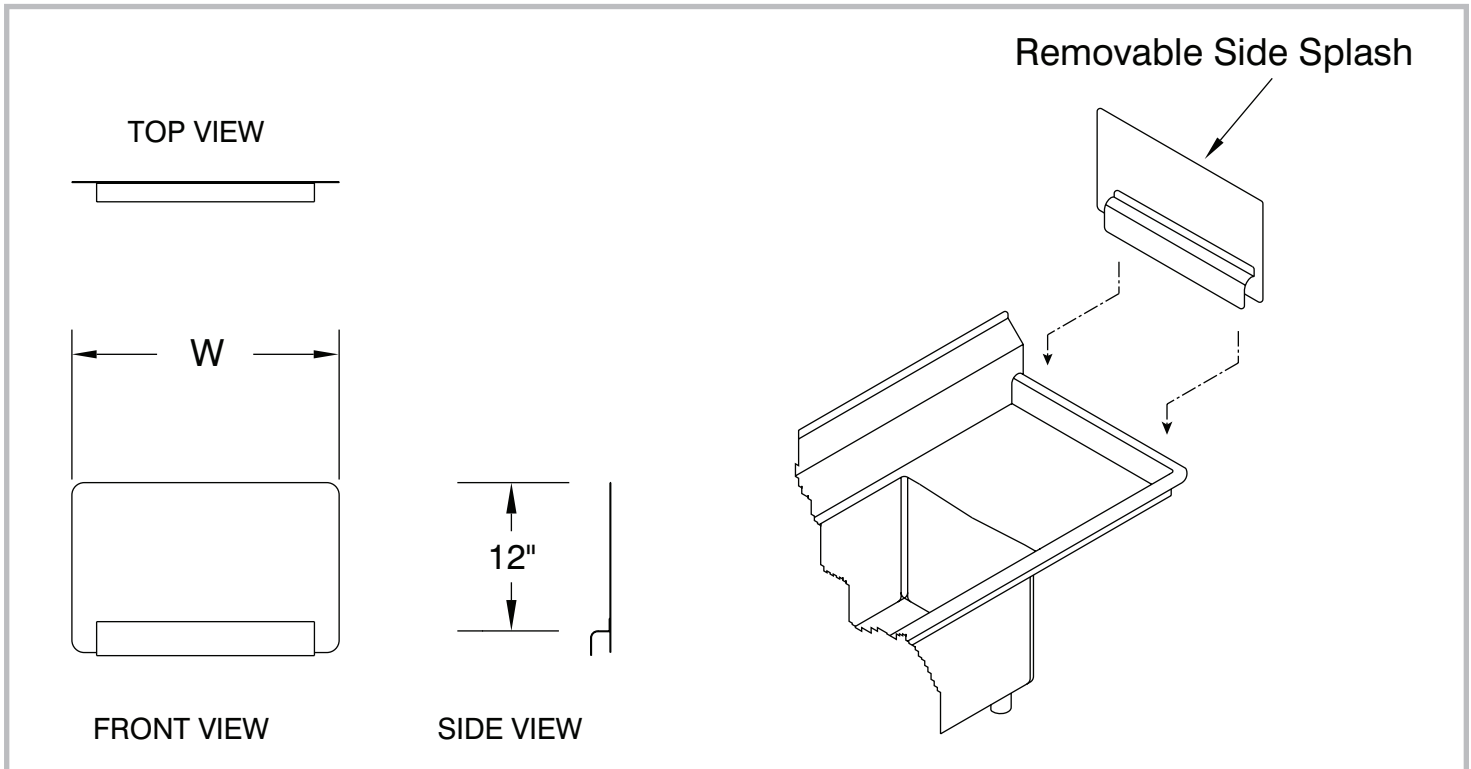

DIMENSIONS and SPECIFICATIONS

TOL ± .500"

ALL DIMENSIONS ARE TYPICAL

ADVANCE TABCO® SMART FABRICATION™ www.advancetabco.com	Customer Service Available To Assist You 1-800-645-3166 8:30 am - 8:00 pm E.S.T.	
	For Orders & Customer Service:	
	Email: customer@advancetabco.com or Fax: 631-242-6900	For Smart Fabrication™ Quotes: Email: smartfab@advancetabco.com or Fax: 631-586-2933