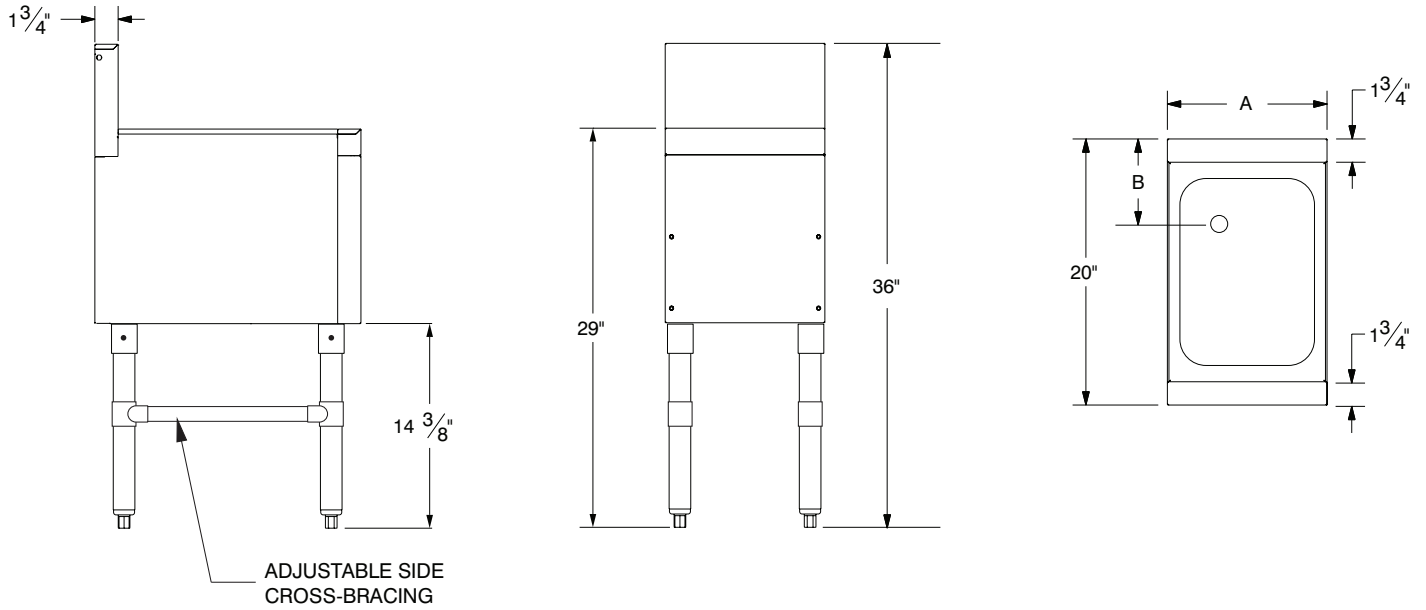

PRHS-24 Series
 25" Wide Units With
 Deck Mount Faucets

Featuring **Deep Drawn Seamless Bowl**

FEATURES:

One piece **Deep Drawn** sink bowl measuring 10" x 14" x 10".
 29" Working Height
 7" backsplash.
 Stainless steel top, apron, sides, legs & adjustable bullet feet.
 Adjustable stainless steel side cross-bracing

MATERIAL:

20 gauge, 300 stainless steel
Legs: 1 5/8" O.D. 18 gauge, 300 stainless steel legs with 1" adjustable stainless steel bullet feet

| 20" WIDE Model # | Bowl Size | Approx. Weight | Approx. Cu. Ft. | 25" WIDE Model # | Bowl Size | Approx. Weight | Approx. Cu. Ft. | O.A. Length (A) | Drain Location (B) |
|---------------------|-----------------|-------------------|--------------------|---------------------|-----------------|-------------------|--------------------|--------------------|-----------------------|
| PRHS-19-12 | 10" x 14" x 10" | 35 lbs. | 8 | PRHS-24-12 | 10" x 14" x 10" | 28 lbs. | 8 | 12" | 6 3/8" |
| PRHS-19-18 | 10" x 14" x 10" | 40 lbs. | 9 | PRHS-24-18 | 10" x 14" x 10" | 30 lbs. | 9 | 18" | 11 3/8" |

DIMENSIONS and SPECIFICATIONS

TOL Overall: $\pm .500''$ Interior: $\pm .250''$

ALL DIMENSIONS ARE TYPICAL

PRHS-19 Series

PRHS-24 Series