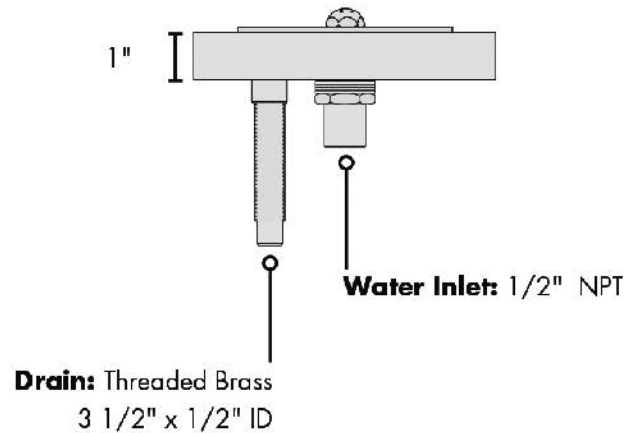

MATERIAL:

- 18 gauge stainless steel
- Stainless steel Water rinser and glass actuator construction.

MECHANICAL:

- 4-1/2" Glass Rinser Area
- Water Connection:** External -1/2" BSP (Standard Plumbing Connection)
- Drain Hose Connection:** 1/2" Flat Barb
- Drain:** Threaded Brass 3-1/2" x 5/8" x 18

Model #	O.A. Size W x L x H	Rinser Size W x L x H	Approx. Weight	Approx. Cu. Ft.
SU-16UM	6-3/8" x 11-3/8" x 1"	6-3/8" x 6-3/8" x 1"	8 lbs.	1

Customer Service Available To Assist You 1-800-645-3166 8:30 am - 8:00 pm E.S.T.

For Orders & Customer Service:
 Email: customer@advancetabco.com or Fax: 631-242-6900

For Smart Fabrication™ Quotes:
 Email: smartfab@advancetabco.com or Fax: 631-586-2933

DIMENSIONS and SPECIFICATIONS

TOL Overall: $\pm .500"$ Interior: $\pm .250"$

ALL DIMENSIONS ARE TYPICAL

SU-16 Countertop Glass Rinser

Requires Check Valve, Shut-Off and Pressure Regulator Set To 15 PSI (Supplied By Others).

SU-16UM Undercounter Glass Rinser

Requires Check Valve, Shut-Off and Pressure Regulator Set To 15 PSI (Supplied By Others).