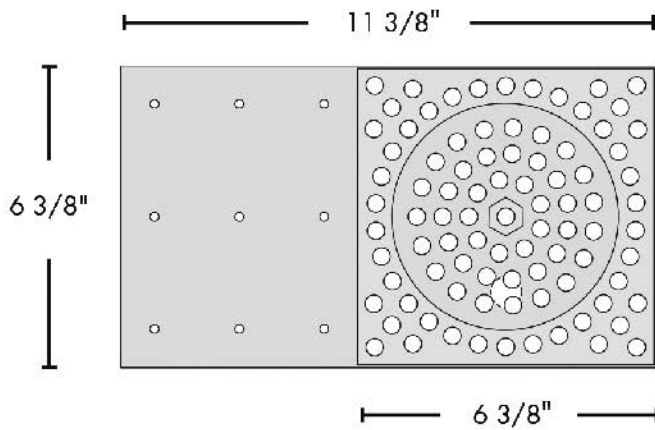

SU-16UM Undercounter Glass Rinser

Requires Check Valve, Shut-Off and Pressure Regulator Set To 15 PSI (Supplied By Others).