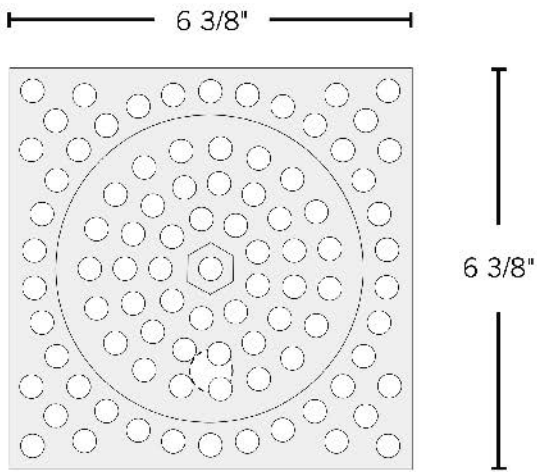

DIMENSIONS and SPECIFICATIONS

TOL Overall: $\pm .500"$ Interior: $\pm .250"$

ALL DIMENSIONS ARE TYPICAL

SU-16 Countertop Glass Rinser

Requires Check Valve, Shut-Off and Pressure Regulator Set To 15 PSI (Supplied By Others).