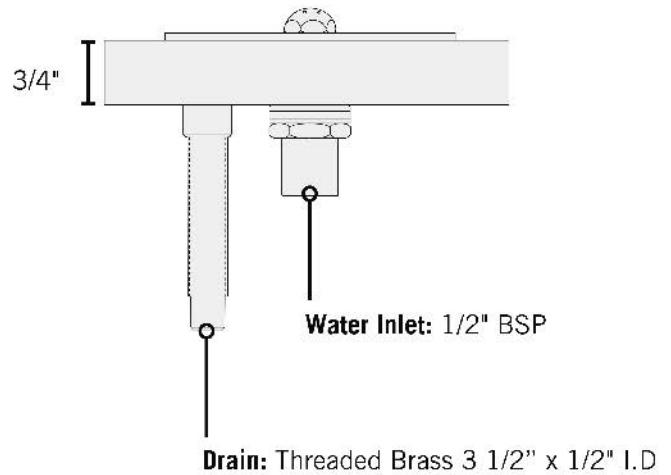

MATERIAL:

- 18 gauge stainless steel
- Stainless steel Water rinser and glass actuator construction.

MECHANICAL:

- 4-1/2" Glass Rinser Area
- Water Connection:** External -1/2" BSP (Standard Plumbing Connection)
- Drain Hose Connection:** 1/2" Flat Barb
- Drain:** Threaded Brass 3-1/2" x 5/8" x 18

Model #	O.A. Size W x L x H	Rinser Size W x L x H	Approx. Weight	Approx. Cu. Ft.
SU-16UM	6-3/8" x 11-3/8" x 1"	6-3/8" x 6-3/8" x 1"	8 lbs.	1

Customer Service Available To Assist You 1-800-645-3166 8:30 am - 8:00 pm E.S.T.

For Orders & Customer Service:
 Email: customer@advancetabco.com or Fax: 631-242-6900

For Smart Fabrication™ Quotes:
 Email: smartfab@advancetabco.com or Fax: 631-586-2933

DIMENSIONS and SPECIFICATIONS

TOL Overall: $\pm .500"$ Interior: $\pm .250"$

ALL DIMENSIONS ARE TYPICAL

SU-16 Countertop Glass Rinser

Requires Check Valve, Shut-Off and Pressure Regulator Set To 15 PSI (Supplied By Others).

SU-16UM Undercounter Glass Rinser

Requires Check Valve, Shut-Off and Pressure Regulator Set To 15 PSI (Supplied By Others).