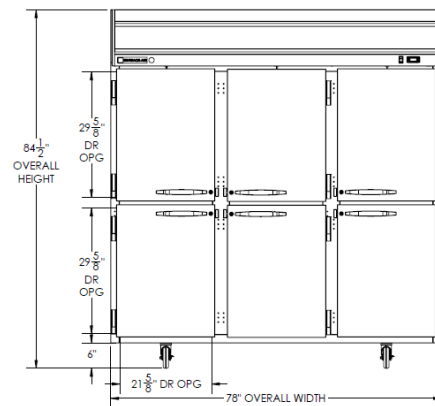

HFPS3 Top Mount Reach-In: Horizon Series

3779 Champion Blvd., Winston-Salem, NC 27105
1-888-845-9800 Fax: 1-336-245-6453
Beverage-Air.com sales@bevair.com

BEVERAGE-AIR

MODEL	HFP3S-5HS
EXTERNAL DIMENSIONAL DATA	
Width Overall	78"
Depth Overall with Handle	33 5/8"
Height Overall with 6" Casters	84 1/2"
Number of Doors	6
Depth with Door Open 90°	55 1/8"
Door Opening (in)	21 5/8" x 29 5/8" (6)
Shelf Area (sq. in)	552 1/2"
INTERNAL DIMENSIONAL DATA	
NET Capacity (cubic ft.)	74
Internal Width Overall (in)	74"
Internal Depth Overall (in)	26"
Internal Height Overall (in)	62"
Number of Shelves	9
ELECTRICAL DATA	
Full Load Amperes 208-230	8.4
REFRIGERATION DATA	
Horsepower	1
WEIGHT DATA	
Gross Weight (kgs)	971 lbs
Height - Crated	87 1/2"
Width - Crated	81"
Depth - Crated	36"

Note: Freezers powered by 208/230 volts are designed for field wiring (requires 4-wire electrical circuit, hard-wired).

Top Mount Reach-In Freezer

Model: HFP3S-5HS

Model Views

Plan View

Elevation View

Side View