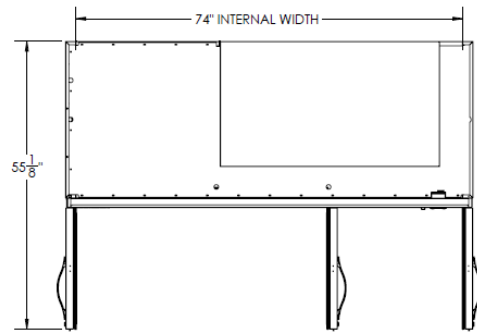

BEVERAGE-AIR

MODEL	HFP3S-5HS
EXTERNAL DIMENSIONAL DATA	
Width Overall	78"
Depth Overall with Handle	33 5/8"
Height Overall with 6" Casters	84 1/2"
Number of Doors	6
Depth with Door Open 90°	55 1/8"
Door Opening (in)	21 5/8" x 29 5/8" (6)
Shelf Area (sq. in)	552 1/2"
INTERNAL DIMENSIONAL DATA	
NET Capacity (cubic ft.)	74
Internal Width Overall (in)	74"
Internal Depth Overall (in)	26"
Internal Height Overall (in)	62"
Number of Shelves	9
ELECTRICAL DATA	
Full Load Amperes 208-230	8.4
REFRIGERATION DATA	
Horsepower	1
WEIGHT DATA	
Gross Weight (kgs)	971 lbs
Height - Crated	87 1/2"
Width - Crated	81"
Depth - Crated	36"

Note: Freezers powered by 208/230 volts are designed for field wiring (requires 4-wire electrical circuit, hard-wired).

Top Mount Reach-In Freezer

Model: HFP3S-5HS

Model Views