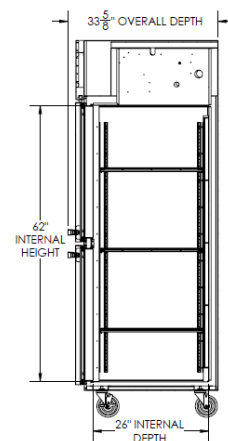

HFPS3 Top Mount Reach-In: Horizon Series

3779 Champion Blvd., Winston-Salem, NC 27105
1-888-845-9800 Fax: 1-336-245-6453
Beverage-Air.com sales@bevair.com

BEVERAGE-AIR

MODEL	HFP3S-5HS
EXTERNAL DIMENSIONAL DATA	
Width Overall	78"
Depth Overall with Handle	33 5/8"
Height Overall with 6" Casters	84 1/2"
Number of Doors	6
Depth with Door Open 90°	55 1/8"
Door Opening (in)	21 5/8" x 29 5/8" (6)
Shelf Area (sq. in)	552 1/2"
INTERNAL DIMENSIONAL DATA	
NET Capacity (cubic ft.)	74
Internal Width Overall (in)	74"
Internal Depth Overall (in)	26"
Internal Height Overall (in)	62"
Number of Shelves	9
ELECTRICAL DATA	
Full Load Amperes 208-230	8.4
REFRIGERATION DATA	
Horsepower	1
WEIGHT DATA	
Gross Weight (kgs)	971 lbs
Height - Crated	87 1/2"
Width - Crated	81"
Depth - Crated	36"

Note: Freezers powered by 208/230 volts are designed for field wiring (requires 4-wire electrical circuit, hard-wired).

Top Mount Reach-In Freezer

Model: HFP3S-5HS

Model Views

Plan View

Elevation View

Side View