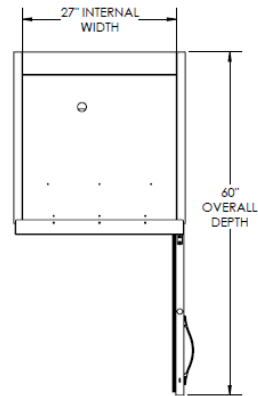

OPTIONS & ACCESSORIES

- Stainless steel universal tray slide pair, 1 tray slide set for (1) 18" x 26" or (2) 14" x 18" pans (AC)
- Epoxy shelves
- Shelf clips
- 3" caster or 6" legs
- Remote option

REFRIGERATION SYSTEM

BEVERAGE-AIR

MODEL	RB27HC-1S
EXTERNAL DIMENSIONAL DATA	
Width Overall	30"
Depth Overall with Handle	33 3/4"
Height Overall with 6" casters	84 1/4"
Number of Doors	1
Depth with Door Open 90°	60"
Door Opening (in)	26 7/8" x 52 5/8"
INTERNAL DIMENSIONAL DATA	
NET Capacity (cubic ft.)	25.88
Internal Width Overall (in)	27"
Internal Depth Overall (in)	26"
Internal Height Overall (in)	61 5/8"
Internal Height Useable (in)	53"
Number of Shelves	3
ELECTRICAL DATA	
Full Load Amperes 115/60/1	3.0
REFRIGERATION DATA	
Horsepower	1/4
Capacity (BTU/Hr)*	1480
WEIGHT DATA	
Gross Weight (Crated lbs)	358 lbs
Height - Crated	85"
Width - Crated	33"
Depth - Crated	36"

Vista Series Bottom Mount Reach-in Refrigerator Model: RB27HC-1S

Model Views

Plan View

Elevation View

Side View

ELECTRICAL CONNECTION

115/60/1
NEMA-5-15P

Units pre-wired at factory and include 8' long cord and plug set.