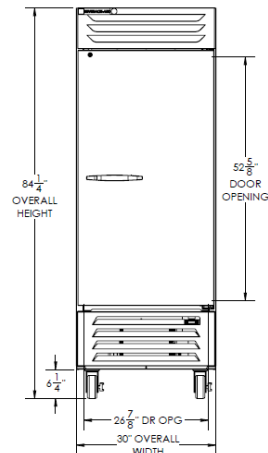

BEVERAGE-AIR

MODEL	RB27HC-1S
EXTERNAL DIMENSIONAL DATA	
Width Overall	30"
Depth Overall with Handle	33 3/4"
Height Overall with 6" casters	84 1/4"
Number of Doors	1
Depth with Door Open 90°	60"
Door Opening (in)	26 7/8" x 52 5/8"
INTERNAL DIMENSIONAL DATA	
NET Capacity (cubic ft.)	25.88
Internal Width Overall (in)	27"
Internal Depth Overall (in)	26"
Internal Height Overall (in)	61 5/8"
Internal Height Useable (in)	53"
Number of Shelves	3
ELECTRICAL DATA	
Full Load Amperes 115/60/1	3.0
REFRIGERATION DATA	
Horsepower	1/4
Capacity (BTU/Hr)*	1480
WEIGHT DATA	
Gross Weight (Crated lbs)	358 lbs
Height - Crated	85"
Width - Crated	33"
Depth - Crated	36"

Vista Series Bottom Mount Reach-in Refrigerator Model: RB27HC-1S

Model Views

Plan View

Elevation View

Side View

ELECTRICAL CONNECTION

115/60/1
NEMA-5-15P

Units pre-wired at factory and include 8' long cord and plug set.