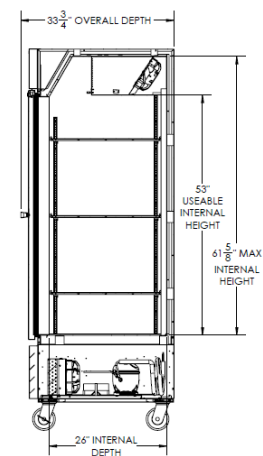

BEVERAGE-AIR

MODEL	RB27HC-1S
EXTERNAL DIMENSIONAL DATA	
Width Overall	30"
Depth Overall with Handle	33 3/4"
Height Overall with 6" casters	84 1/4"
Number of Doors	1
Depth with Door Open 90°	60"
Door Opening (in)	26 7/8" x 52 5/8"
INTERNAL DIMENSIONAL DATA	
NET Capacity (cubic ft.)	25.88
Internal Width Overall (in)	27"
Internal Depth Overall (in)	26"
Internal Height Overall (in)	61 5/8"
Internal Height Useable (in)	53"
Number of Shelves	3
ELECTRICAL DATA	
Full Load Amperes 115/60/1	3.0
REFRIGERATION DATA	
Horsepower	1/4
Capacity (BTU/Hr)*	1480
WEIGHT DATA	
Gross Weight (Crated lbs)	358 lbs
Height - Crated	85"
Width - Crated	33"
Depth - Crated	36"

Vista Series Bottom Mount Reach-in Refrigerator Model: RB27HC-1S

Model Views

Plan View

Elevation View

Side View

ELECTRICAL CONNECTION

115/60/1
NEMA-5-15P

Units pre-wired at factory and include 8' long cord and plug set.