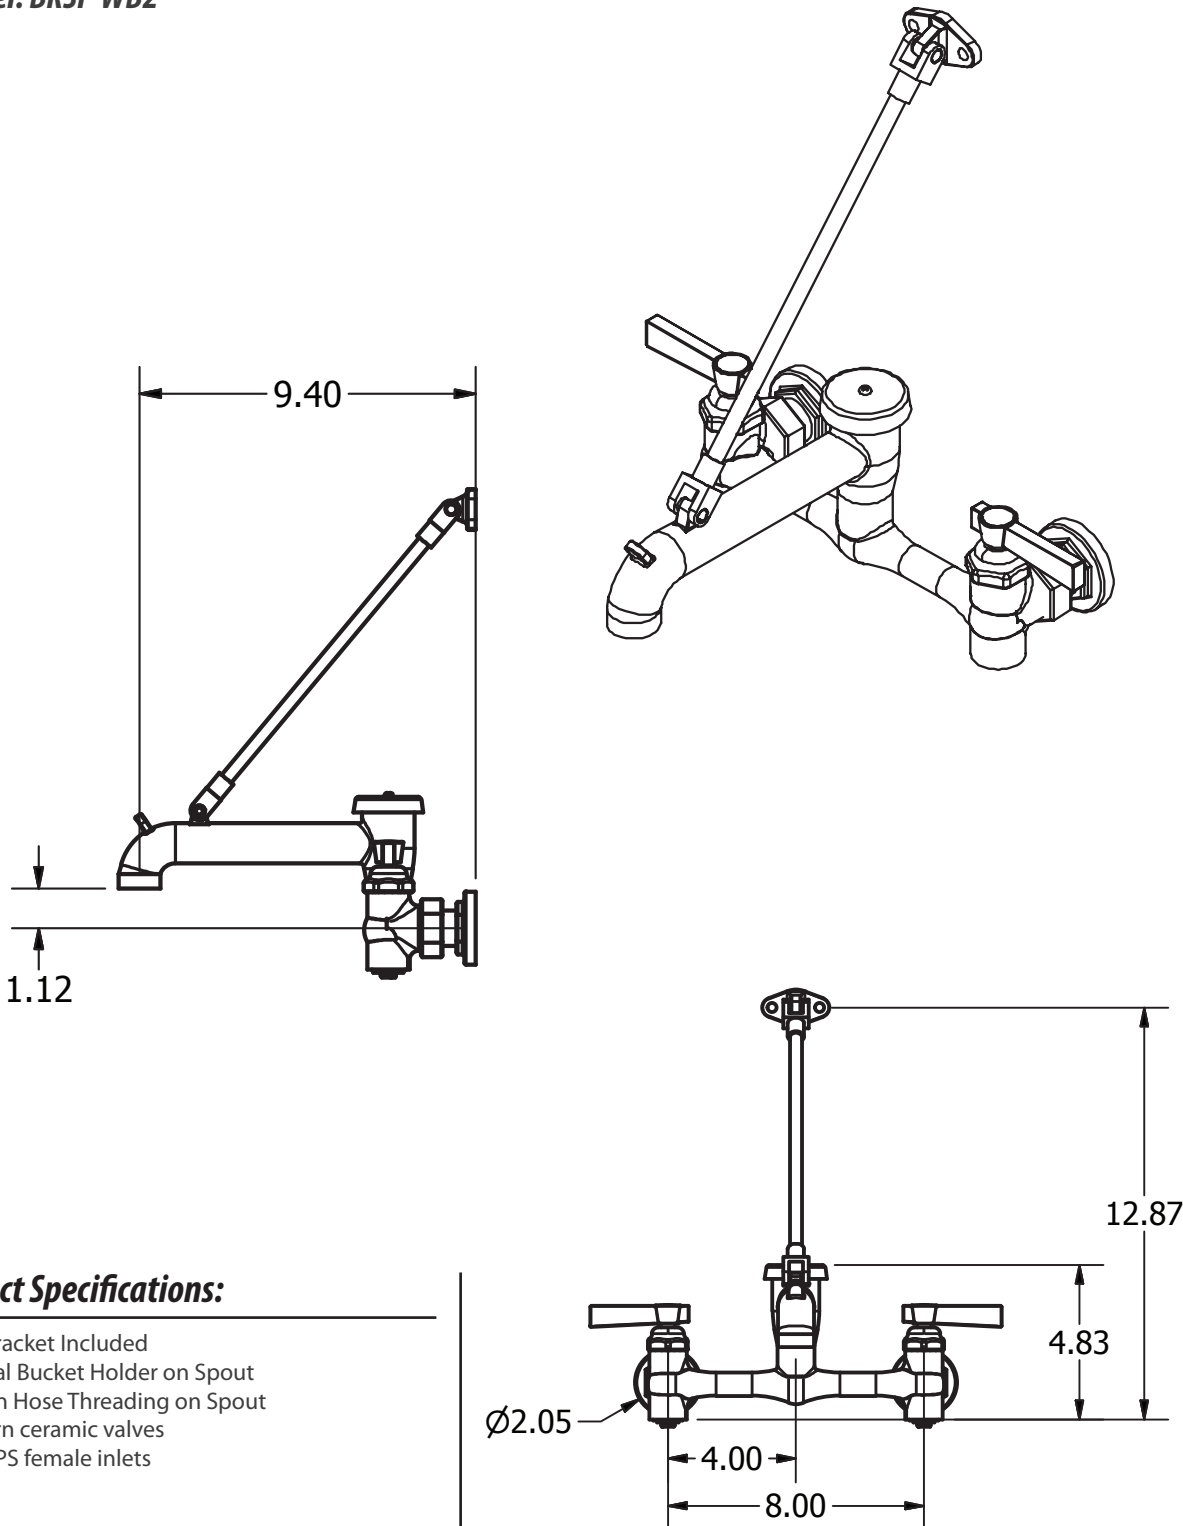

## Service Faucet with Vacuum Breaker

Model: BKSF-WB2

### Product Specifications:

- Wall Bracket Included
- Integral Bucket Holder on Spout
- Garden Hose Threading on Spout
- 1/4 turn ceramic valves
- 1/2" NPS female inlets

#### Exploded Parts Detail:

Diagram #	Quantity	Part Number	Description
1	1	BKSF-WB2-XX	BKSF-WB2 Faucet Body
2	2	BKSF-WB2-BONNETT	Bonnett
3	2	BKSF-WB2-HV/CV	Cartridge
4	2	BKF-ESC	Mixing Valve Mounting Nut
5	2	BKF-WB2-WBP	Pin
6	1	BKSF-WB2-VBC	Vac Breaker Cap
7	1	BKSF-WB2-VB	Vac Breaker