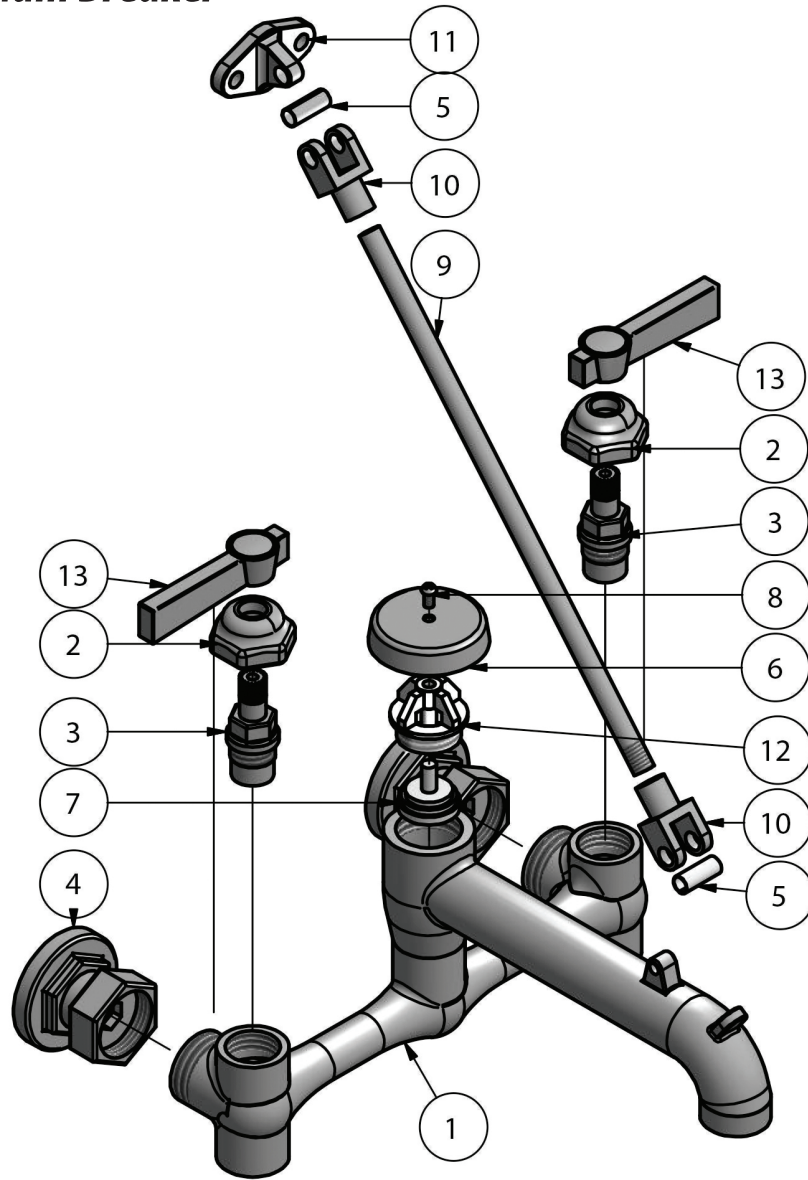

### Product Specifications:

- Wall Bracket Included
- Integral Bucket Holder on Spout
- Garden Hose Threading on Spout
- 1/4 turn ceramic valves
- 1/2" NPS female inlets

### Service Faucet with Vacuum Breaker

Model: BKSF-WB2

#### Exploded Parts Detail:

Diagram #	Quantity	Part Number	Description
1	1	BKSF-WB2-XX	BKSF-WB2 Faucet Body
2	2	BKSF-WB2-BONNETT	Bonnett
3	2	BKSF-WB2-HV/CV	Cartridge
4	2	BKF-ESC	Mixing Valve Mounting Nut
5	2	BKF-WB2-WBP	Pin
6	1	BKSF-WB2-VBC	Vac Breaker Cap
7	1	BKSF-WB2-VB	Vac Breaker

Diagram #	Quantity	Part Number	Description
8	1	BKSF-WB2-VBCS	Vac Vap Screw
9	1	BKSF-WB2-WSR	Wall Support Rod
10	2	BKSF-WB2-WBS	Wall Support Swivel
11	1	BKSF-WB2-WBM	BKSF-WB2 Wall Bracket
12	1	BKSF-WB2-VBB	BKSF-WB Vacuum Breaker Body
13	2	BKSF-WB2-H	Handle Assembly