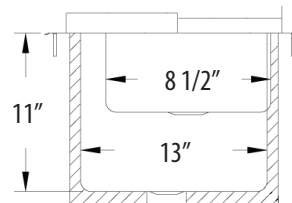

### Options:

- 4" O.C. Faucets

Part Number	Unit Size (l x w x h)	Basin Size (l x w x d)	Sink Bowl Dim. (l x w x d)	Included Faucet	Recommended Cutout Size (l x w)
BK-DIBHL-2118	21" x 18" x 12"	9" x 13" x 11"	11 1/2" x 8 1/2" x 5 1/2"	-	19 7/8" x 17"
BK-DIBHL-2118-P-G	21" x 18" x 12"	9" x 13" x 11"	11 1/2" x 8 1/2" x 5 1/2"	BKD-3G-G	19 7/8" x 17"