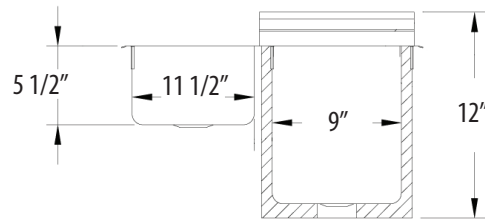

### Features:

- Includes Drains: BKDR-2 & BKDR-325CP
- Removable Lid

### Options:

- 4" O.C. Faucets

Part Number	Unit Size (l x w x h)	Basin Size (l x w x d)	Sink Bowl Dim. (l x w x d)	Included Faucet	Recommended Cutout Size (l x w)
BK-DIBHL-2118	21" x 18" x 12"	9" x 13" x 11"	11 1/2" x 8 1/2" x 5 1/2"	-	19 7/8" x 17"
BK-DIBHL-2118-P-G	21" x 18" x 12"	9" x 13" x 11"	11 1/2" x 8 1/2" x 5 1/2"	BKD-3G-G	19 7/8" x 17"