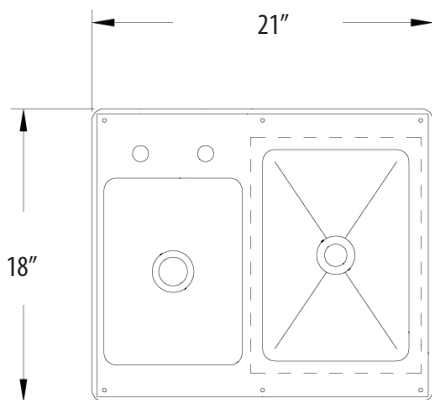

### Features:

- Includes Drains: BKDR-2 & BKDR-325CP
- Removable Lid

### Options:

- 4" O.C. Faucets

Part Number	Unit Size (l x w x h)	Basin Size (l x w x d)	Sink Bowl Dim. (l x w x d)	Included Faucet	Recommended Cutout Size (l x w)
BK-DIBHL-2118	21" x 18" x 12"	9" x 13" x 11"	11 1/2" x 8 1/2" x 5 1/2"	-	19 7/8" x 17"
BK-DIBHL-2118-P-G	21" x 18" x 12"	9" x 13" x 11"	11 1/2" x 8 1/2" x 5 1/2"	BKD-3G-G	19 7/8" x 17"