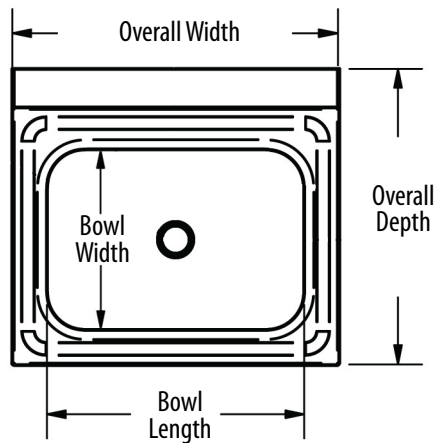

14" x 10" Hand Sinks w/ Side Splash & Knee Valve Package

Stainless Steel Hand Sinks

Use your smart phone to scan the above QR code to visit our website: www.bk-resources.com

Certifications:

Features:

- Wall Mounting Hardware Included
- Drain Included

Material:

- T-304 Stainless Steel

Options:

- Upgraded Faucets
- Other Plumbing Accessories - Call For Details

Part Number	Unit Size (w x d)	Bowl Dim. (l x w x d)	Faucet / Spout Mounting	Side Splash	Included Faucet	Drain Size
BKHS-D-1410-1-SS-BKK	17" x 17"	14" x 10" x 5"	1 Hole Deck	Dual	-	1 7/8"
BKHS-D-1410-1-SS-BKK-P-G	17" x 17"	14" x 10" x 5"	1 Hole Deck	Dual	BKKV-DGS-G	1 7/8"
BKHS-W-1410-1-SS-BKK	17" x 15 1/2"	14" x 10" x 5"	1 Hole Splash	Dual	-	1 7/8"
BKHS-W-1410-1-SS-BKK-P-G	17" x 15 1/2"	14" x 10" x 5"	1 Hole Splash	Dual	BKKVSGS-G	1 7/8"