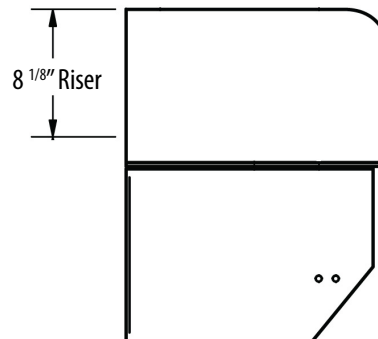

14" x 10" Hand Sinks w/ Side Splash & Knee Valve Package

Stainless Steel Hand Sinks

Use your smart phone to scan the above QR code to visit our website: www.bk-resources.com

Certifications:

Features:

- Wall Mounting Hardware Included
- Drain Included

Material:

- T-304 Stainless Steel

Options:

- Upgraded Faucets
- Other Plumbing Accessories - Call For Details

Part Number	Unit Size (w x d)	Bowl Dim. (l x w x d)	Faucet / Spout Mounting	Side Splash	Included Faucet	Drain Size
BKHS-D-1410-1-SS-BKK	17" x 17"	14" x 10" x 5"	1 Hole Deck	Dual	-	1 7/8"
BKHS-D-1410-1-SS-BKK-P-G	17" x 17"	14" x 10" x 5"	1 Hole Deck	Dual	BKKV-DGS-G	1 7/8"
BKHS-W-1410-1-SS-BKK	17" x 15 1/2"	14" x 10" x 5"	1 Hole Splash	Dual	-	1 7/8"
BKHS-W-1410-1-SS-BKK-P-G	17" x 15 1/2"	14" x 10" x 5"	1 Hole Splash	Dual	BKKVSGS-G	1 7/8"