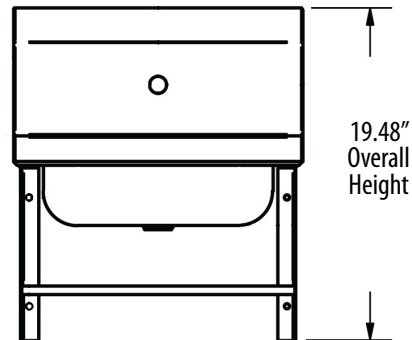

14" x 10" Hand Sinks w/ Side Splash & Knee Valve Package

Stainless Steel Hand Sinks

Use your smart phone to scan the above QR code to visit our website: www.bk-resources.com

Certifications:

Features:

- Wall Mounting Hardware Included
- Drain Included

Material:

- T-304 Stainless Steel

Options:

- Upgraded Faucets
- Other Plumbing Accessories - Call For Details

Part Number	Unit Size (w x d)	Bowl Dim. (l x w x d)	Faucet / Spout Mounting	Side Splash	Included Faucet	Drain Size
BKHS-D-1410-1-SS-BKK	17" x 17"	14" x 10" x 5"	1 Hole Deck	Dual	-	1 7/8"
BKHS-D-1410-1-SS-BKK-P-G	17" x 17"	14" x 10" x 5"	1 Hole Deck	Dual	BKKV-DGS-G	1 7/8"
BKHS-W-1410-1-SS-BKK	17" x 15 1/2"	14" x 10" x 5"	1 Hole Splash	Dual	-	1 7/8"
BKHS-W-1410-1-SS-BKK-P-G	17" x 15 1/2"	14" x 10" x 5"	1 Hole Splash	Dual	BKKVSGS-G	1 7/8"