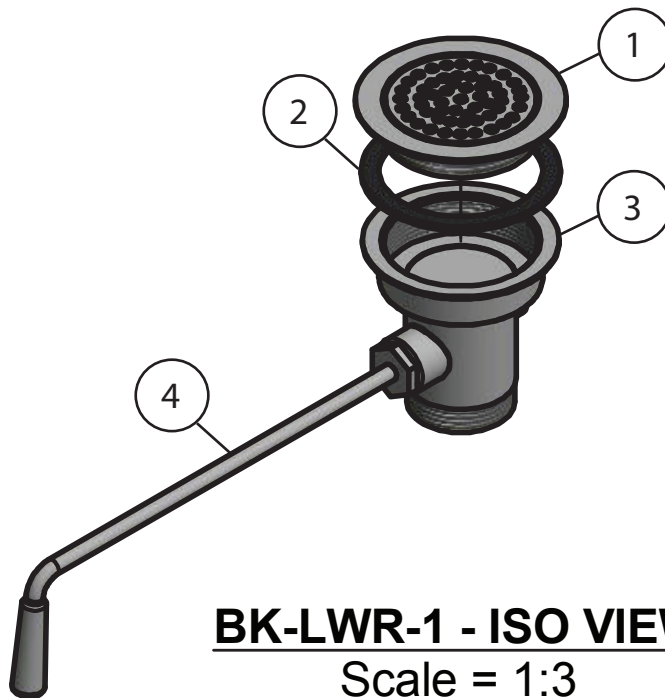

Use your smart phone to scan the above QR code to visit our website: www.bk-resources.com

Twist Drain

Model: BK-LWR-1

Product Specifications:

- Dual Functioning Outlet Features 2" Male & 1-1/2" Female Threading
- S/S Strainer
- Fits 3-1/2" Openings

Twist Drain

Model: BK-LWR-1

BK-LWR-1 - ISO VIEW
Scale = 1:3

Exploded Parts Detail:

Diagram #	Quantity	Part Number	Description
1	1	LDR-FP	Face Plate
2	1	LDR-W	Washer
3	1	BK-LWR-1	Drain Body
4	1	BK-LWR-XLH	Handle