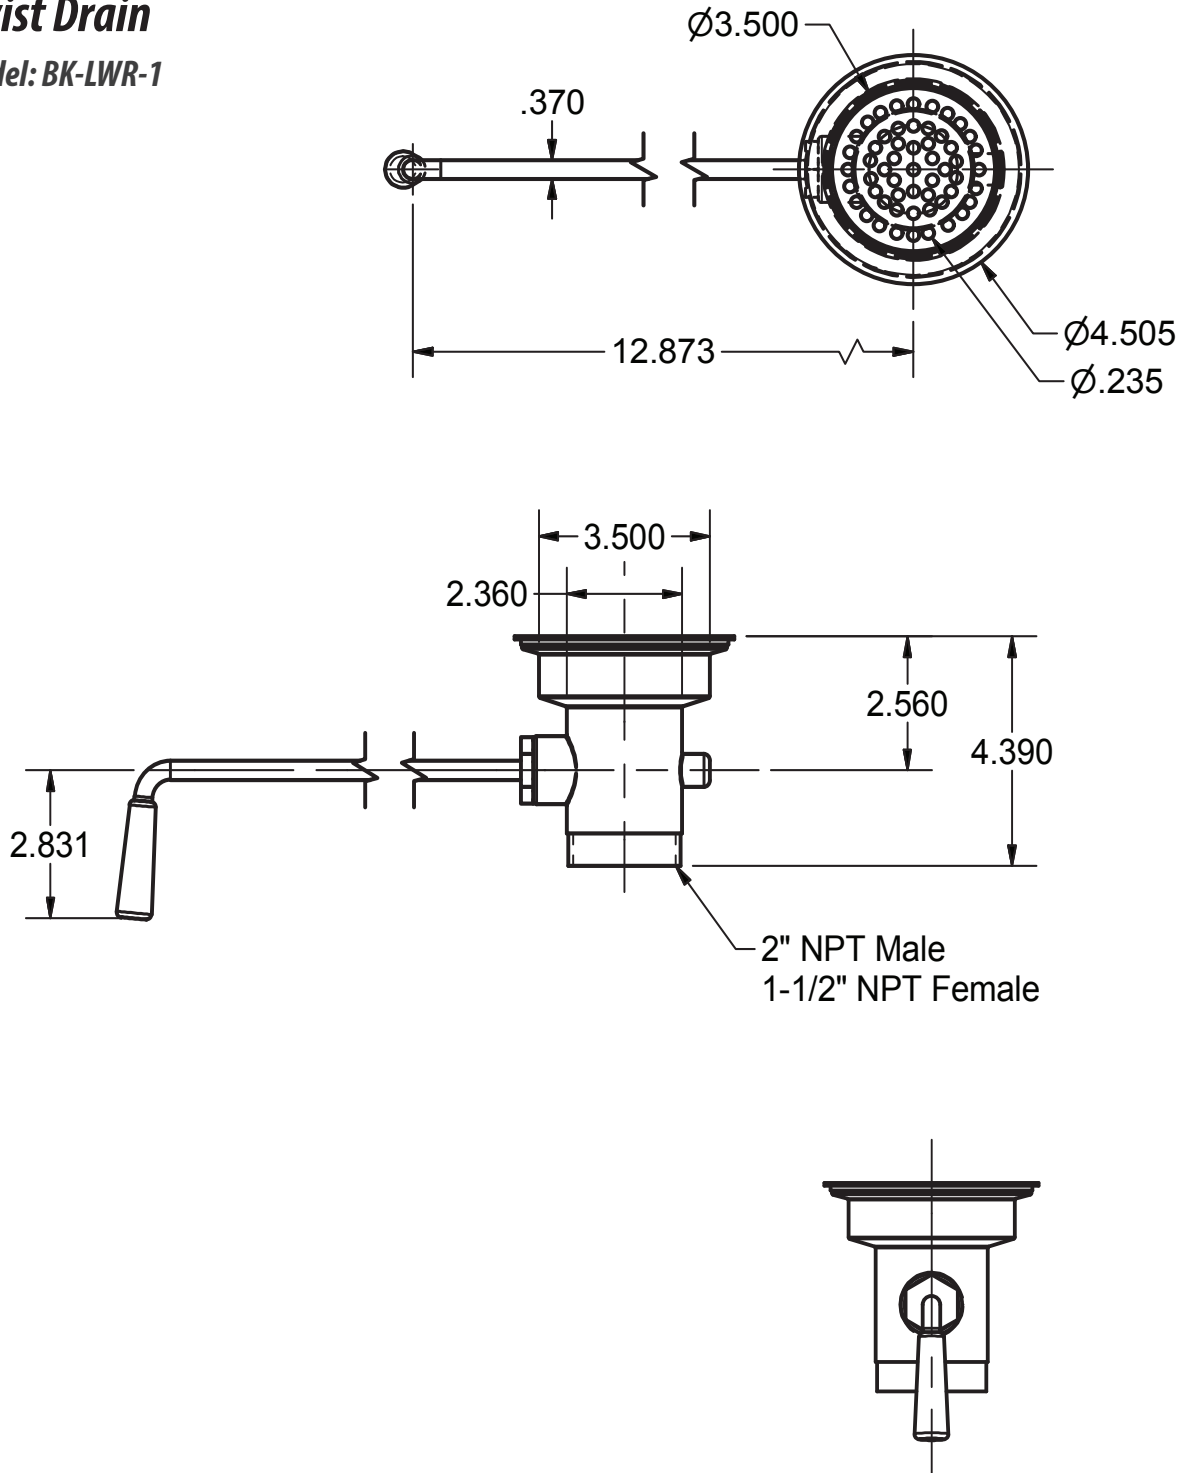

Use your smart phone to scan the above QR code to visit our website: www.bk-resources.com

Twist Drain

Model: BK-LWR-1

Product Specifications:

- Dual Functioning Outlet Features 2" Male & 1-1/2" Female Threading
- S/S Strainer
- Fits 3-1/2" Openings

Twist Drain

Model: BK-LWR-1

BK-LWR-1 - ISO VIEW
Scale = 1:3

Exploded Parts Detail:

Diagram #	Quantity	Part Number	Description
1	1	LDR-FP	Face Plate
2	1	LDR-W	Washer
3	1	BK-LWR-1	Drain Body
4	1	BK-LWR-XLH	Handle