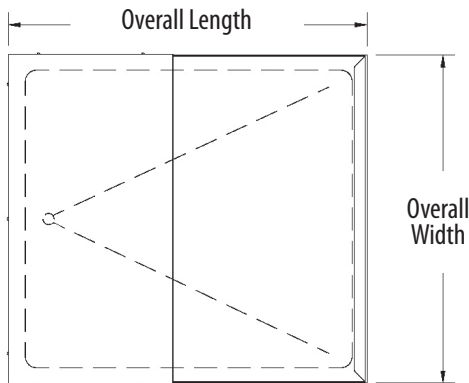

Mobile Ice Bins

Stainless Steel Ice Bins

Use your smart phone to scan the above QR code to visit our website:
www.bk-resources.com

BK-MIB-2422

BK-MIB-2411

Features:

- 3" Casters With Toe Activated Brake
- Removable Bottom Tray
- Ball Valve Drain In Rear of Unit

Material:

- T-304 18 ga Stainless Steel

Part Number	Unit Size (l x w x h)	Ice Bin Dim. (l x w x d)	Ice Bin Capacity
BK-MIB-2422	24" x 22" x 29"	21 ^{7/8} " x 19 ^{11/16} " x 15 ^{15/16} "	117 lbs.
BK-MIB-2411	24" x 11" x 29"	21 ^{7/8} " x 8 ^{11/16} " x 15 ^{15/16} "	53 lbs.