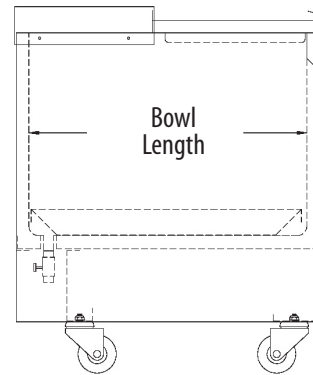

Mobile Ice Bins

Stainless Steel Ice Bins

Use your smart phone to scan the above QR code to visit our website:
www.bk-resources.com

BK-MIB-2422

BK-MIB-2411

Features:

- 3" Casters With Toe Activated Brake
- Removable Bottom Tray
- Ball Valve Drain In Rear of Unit

Material:

- T-304 18 ga Stainless Steel

Part Number	Unit Size (l x w x h)	Ice Bin Dim. (l x w x d)	Ice Bin Capacity
BK-MIB-2422	24" x 22" x 29"	21 ^{7/8} " x 19 ^{11/16} " x 15 ^{15/16} "	117 lbs.
BK-MIB-2411	24" x 11" x 29"	21 ^{7/8} " x 8 ^{11/16} " x 15 ^{15/16} "	53 lbs.