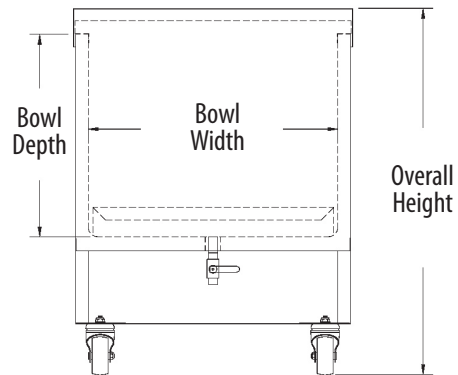

Mobile Ice Bins

Stainless Steel Ice Bins

Use your smart phone to scan the above QR code to visit our website:
www.bk-resources.com

BK-MIB-2422

BK-MIB-2411

Features:

- 3" Casters With Toe Activated Brake
- Removable Bottom Tray
- Ball Valve Drain In Rear of Unit

Material:

- T-304 18 ga Stainless Steel

Part Number	Unit Size (l x w x h)	Ice Bin Dim. (l x w x d)	Ice Bin Capacity
BK-MIB-2422	24" x 22" x 29"	21 ^{7/8} " x 19 ^{11/16} " x 15 ^{15/16} "	117 lbs.
BK-MIB-2411	24" x 11" x 29"	21 ^{7/8} " x 8 ^{11/16} " x 15 ^{15/16} "	53 lbs.