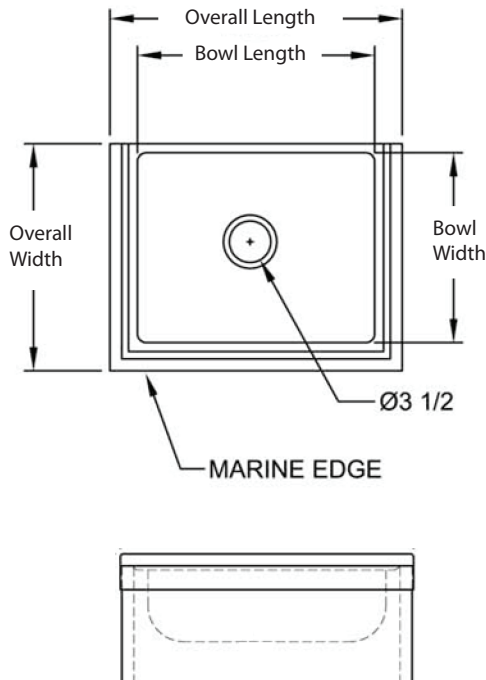

Mop Sink

Stainless Steel Service Sinks

Use your smart phone to scan the above QR code to visit our website:
www.bk-resources.com

Features:

- Skirted on 3 Sides
- Floor Mounted
- Drain Included

Material:

- T-304 18 ga. Stainless Steel

Options:

- Optional Kit, Including: BK-SFH-48 Service Hose, BKSF-WB1 Service Faucet & BK-UTH-5 Tool Holder
- Service Faucet Hose
- Service Faucet

Part Number	Bowl Dim. (l x w x d)	Overall Dim. (l x w x d)	Sink Depth
BKMS-1620-6	20" x 16" x 6"	24 1/2" x 19 3/8" x 11"	6"
BKMS-1620-12	20" x 16" x 12"	24 1/2" x 19 3/8" x 17"	12"