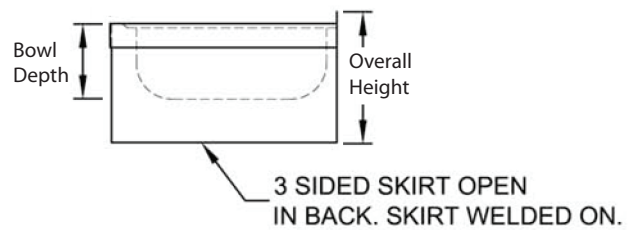

Mop Sink

Stainless Steel Service Sinks

Use your smart phone to scan the above QR code to visit our website:
www.bk-resources.com

Features:

- Skirted on 3 Sides
- Floor Mounted
- Drain Included

Material:

- T-304 18 ga. Stainless Steel

Options:

- Optional Kit, Including: BK-SFH-48 Service Hose, BKSF-WB1 Service Faucet & BK-UTH-5 Tool Holder
- Service Faucet Hose
- Service Faucet

Part Number	Bowl Dim. (l x w x d)	Overall Dim. (l x w x d)	Sink Depth
BKMS-1620-6	20" x 16" x 6"	24 1/2" x 19 3/8" x 11"	6"
BKMS-1620-12	20" x 16" x 12"	24 1/2" x 19 3/8" x 17"	12"