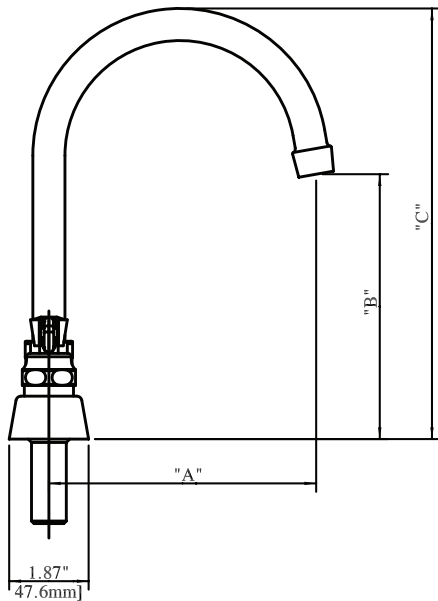

# 8" Deck Mount Heavy Duty Solid Body Faucet with Gooseneck Spout

Model: BKF-8DM-xG-G, Lead Free

### Product Specifications:

- Heavy Duty Double Seat 1/4 Turn Ceramic Cartridges
- Color Coded Hot & Cold Indicators
- Double O-Ring Spout Seal
- High Polished Triple Dipped Chrome Finish
- Integral Check Valve
- Lead Free Compliant
- Full Replacement Parts Available

### Product Detail:

Model Number	DIM. A	DIM. B	DIM. C
BKF-8DM-3G-G	3.5" [90.0]	6.31" [160.3]	9.09" [230.9]
BKF-8DM-5G-G	6" [150]	6.22" [157.9]	10.69" [271.5]
BKF-8DM-8G-G	8.5" [215]	8.75" [222.2]	13.63" [346]