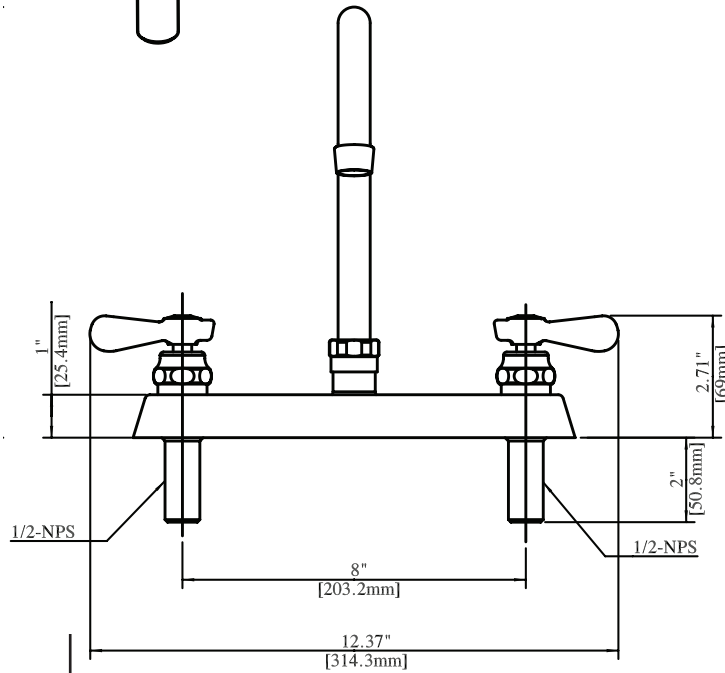

# 8" Deck Mount Heavy Duty Solid Body Faucet with Gooseneck Spout

Model: BKF-8DM-xG-G, Lead Free

### Product Specifications:

- Heavy Duty Double Seat 1/4 Turn Ceramic Cartridges
- Color Coded Hot & Cold Indicators
- Double O-Ring Spout Seal
- High Polished Triple Dipped Chrome Finish
- Integral Check Valve
- Lead Free Compliant
- Full Replacement Parts Available

### Product Detail:

Model Number	DIM. A	DIM. B	DIM. C
BKF-8DM-3G-G	3.5" [90.0]	6.31" [160.3]	9.09" [230.9]
BKF-8DM-5G-G	6" [150]	6.22" [157.9]	10.69" [271.5]
BKF-8DM-8G-G	8.5" [215]	8.75" [222.2]	13.63" [346]

### Exploded Parts Detail:

Diagram #	Quantity	Part Number	Description
1	1	BKF8DM-XX	Faucet Body
2	2	BKF-SBH	Handle
3	2	BKF-MN	Mounting Nut
4	2	BKF-MW	Washer
5	1	BKF-SPT-XX	Spout
5A	2	BKF-SPT-O-RING	O-Ring
5B	1	BKF-AER	Aerator
5C	1	BKF-SPT-S	Spacer
6	2	BKF-BONNET	Bonnet
7	2	(1)BKF-W-CV & (1)BKF-W-HV	Ceramic Valves