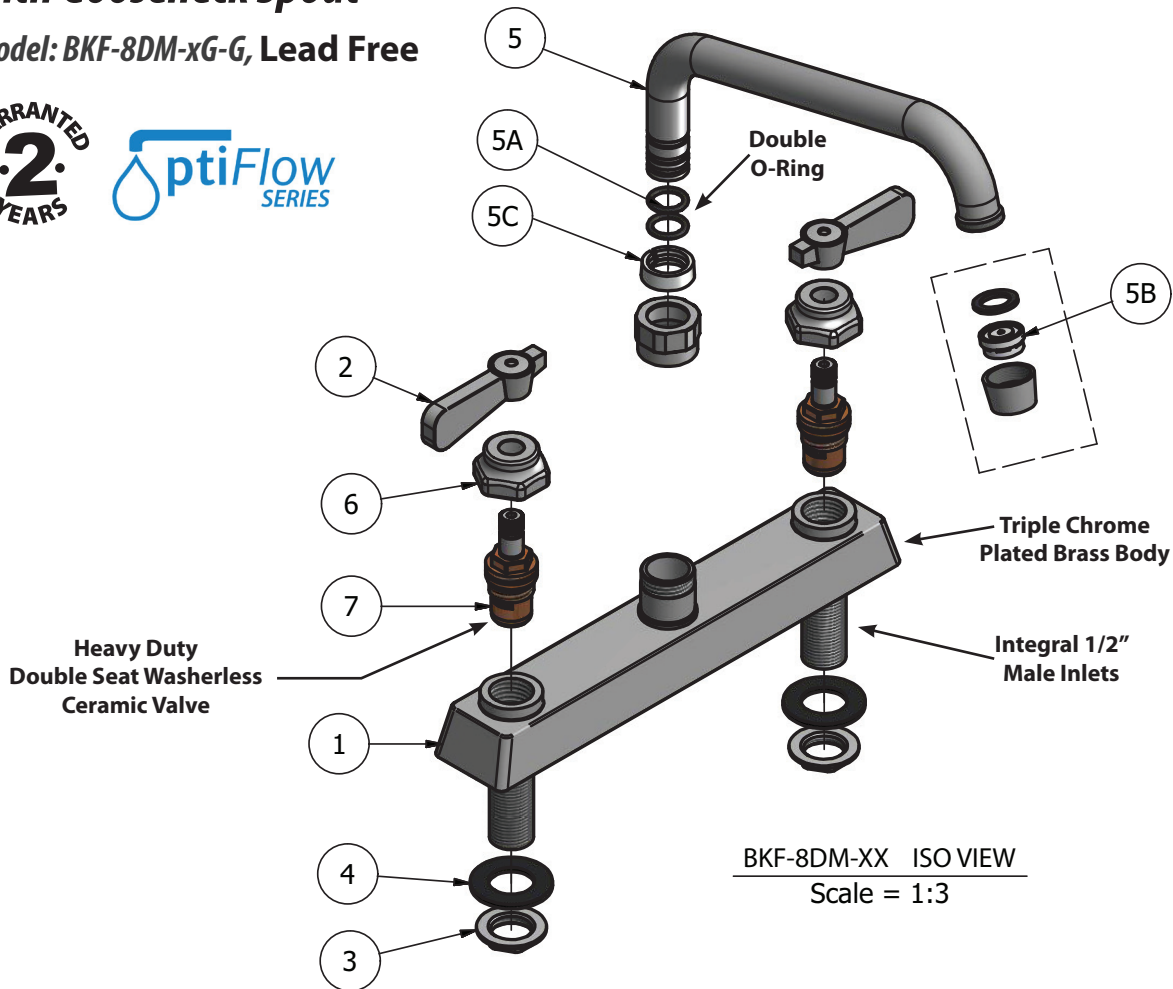

### Product Specifications:

- Heavy Duty Double Seat 1/4 Turn Ceramic Cartridges
- Color Coded Hot & Cold Indicators
- Double O-Ring Spout Seal
- High Polished Triple Dipped Chrome Finish
- Integral Check Valve
- Lead Free Compliant
- Full Replacement Parts Available

# 8" Deck Mount Heavy Duty Solid Body Faucet with Gooseneck Spout

Model: BKF-8DM-xG-G, Lead Free

BKF-8DM-XX ISO VIEW  
Scale = 1:3

### Exploded Parts Detail:

Diagram #	Quantity	Part Number	Description
1	1	BKF8DM-XX	Faucet Body
2	2	BKF-SBH	Handle
3	2	BKF-MN	Mounting Nut
4	2	BKF-MW	Washer
5	1	BKF-SPT-XX	Spout
5A	2	BKF-SPT-O-RING	O-Ring
5B	1	BKF-AER	Aerator
5C	1	BKF-SPT-S	Spacer
6	2	BKF-BONNET	Bonnet
7	2	(1)BKF-W-CV & (1)BKF-W-HV	Ceramic Valves