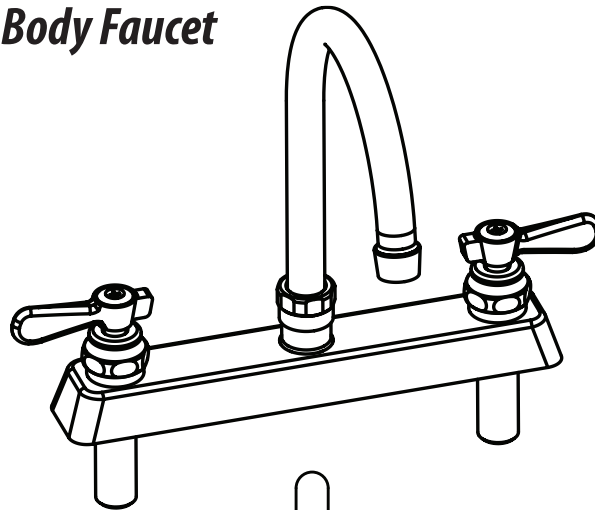

# 8" Deck Mount Heavy Duty Solid Body Faucet with Gooseneck Spout

Model: BKF-8DM-xG-G, Lead Free

### Product Specifications:

- Heavy Duty Double Seat 1/4 Turn Ceramic Cartridges
- Color Coded Hot & Cold Indicators
- Double O-Ring Spout Seal
- High Polished Triple Dipped Chrome Finish
- Integral Check Valve
- Lead Free Compliant
- Full Replacement Parts Available

# 8" Deck Mount Heavy Duty Solid Body Faucet with Gooseneck Spout

Model: BKF-8DM-xG-G, Lead Free

BKF-8DM-XX ISO VIEW  
Scale = 1:3