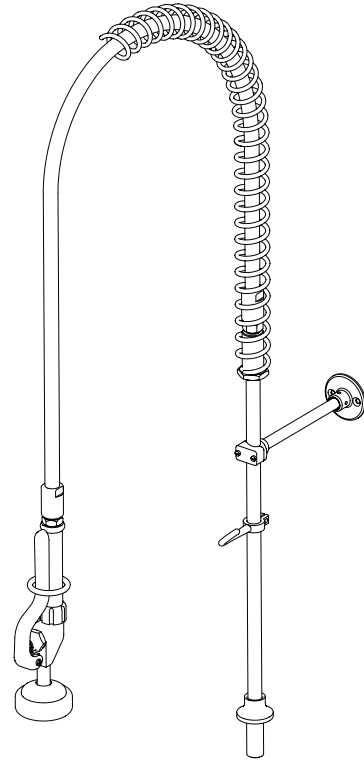

# Deck Mount Base (No Valve) Pre-Rinse

Model: BKF-BDMPR-WB-G, Lead Free

### Product Specifications:

- Triple-Ply Hose Rated to 300 PSI
- 12" Wall Bracket

### Deck Mount Base (No Valve) Pre-Rinse

Model: BKF-BDMPR-WB-G, Lead Free

#### Exploded Parts Detail:

Diagram #	Quantity	Part Number	Description
2	1	BK-PR-SPRING	Hose Spring
3	1	BK-PR-SPR	Hose Retainer
4	1	BK-PR-18RP	Riser Bar
7	1	BK-PR-SHR	Spray Valve Retainer
8	1	BKH-44	Spray Hose
9	1	BK-PR-SHR	Spray Valve Handle Retainer
10	1	BK-PR-WB	Wall Bracket Base
11	1	BK-PR-WB	Wall Bracket Rod
12	1	BK-PR-WB	Wall Bracket Clamp
16	1	BKF-DMB	Deck Mount Spout Base