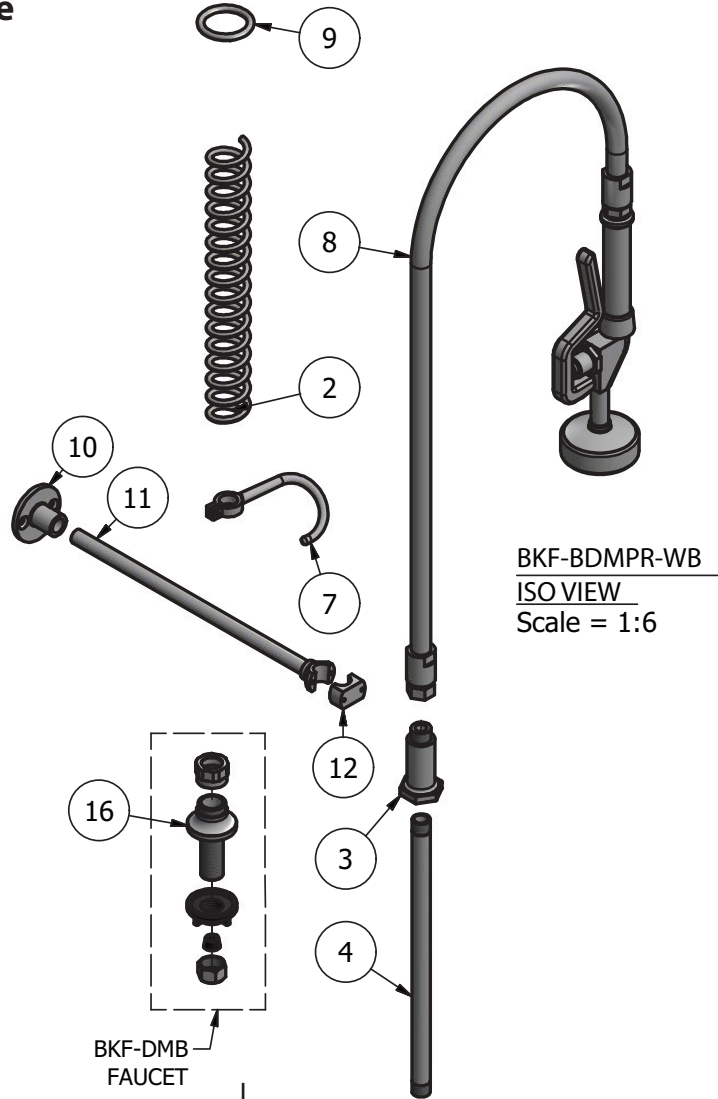

### Product Specifications:

- Triple-Ply Hose Rated to 300 PSI
- 12" Wall Bracket

### Options:

**BKF-AF Add A Faucet**  
BKF-AF-8-G, BKF-AF-10-G,  
BKF-AF-12-G, BKF-AF-14-G

### Deck Mount Base (No Valve) Pre-Rinse

Model: BKF-BDMPR-WB-G, Lead Free

#### Exploded Parts Detail:

Diagram #	Quantity	Part Number	Description
2	1	BK-PR-SPRING	Hose Spring
3	1	BK-PR-SPR	Hose Retainer
4	1	BK-PR-18RP	Riser Bar
7	1	BK-PR-SHR	Spray Valve Retainer
8	1	BKH-44	Spray Hose
9	1	BK-PR-SHR	Spray Valve Handle Retainer
10	1	BK-PR-WB	Wall Bracket Base
11	1	BK-PR-WB	Wall Bracket Rod
12	1	BK-PR-WB	Wall Bracket Clamp
16	1	BKF-DMB	Deck Mount Spout Base