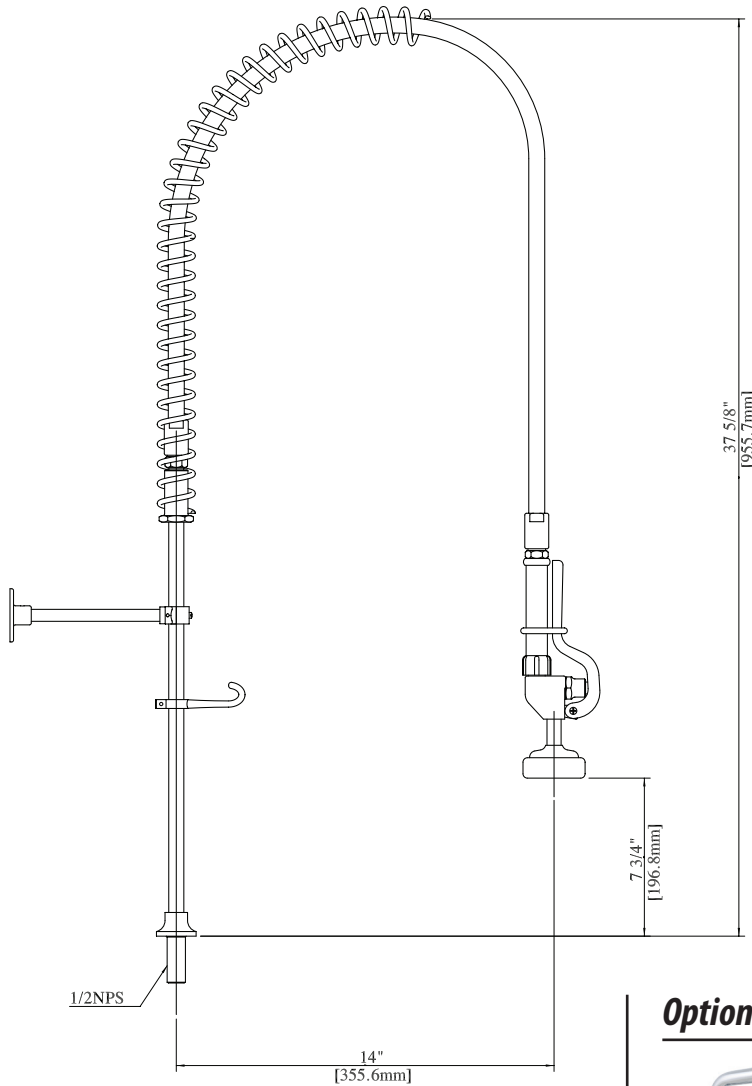

# Deck Mount Base (No Valve) Pre-Rinse

Model: BKF-BDMPR-WB-G, Lead Free

### Product Specifications:

- Triple-Ply Hose Rated to 300 PSI
- 12" Wall Bracket

### Deck Mount Base (No Valve) Pre-Rinse

Model: BKF-BDMPR-WB-G, Lead Free

#### Exploded Parts Detail:

Diagram #	Quantity	Part Number	Description
2	1	BK-PR-SPRING	Hose Spring
3	1	BK-PR-SPR	Hose Retainer
4	1	BK-PR-18RP	Riser Bar
7	1	BK-PR-SHR	Spray Valve Retainer
8	1	BKH-44	Spray Hose
9	1	BK-PR-SHR	Spray Valve Handle Retainer
10	1	BK-PR-WB	Wall Bracket Base
11	1	BK-PR-WB	Wall Bracket Rod
12	1	BK-PR-WB	Wall Bracket Clamp
16	1	BKF-DMB	Deck Mount Spout Base