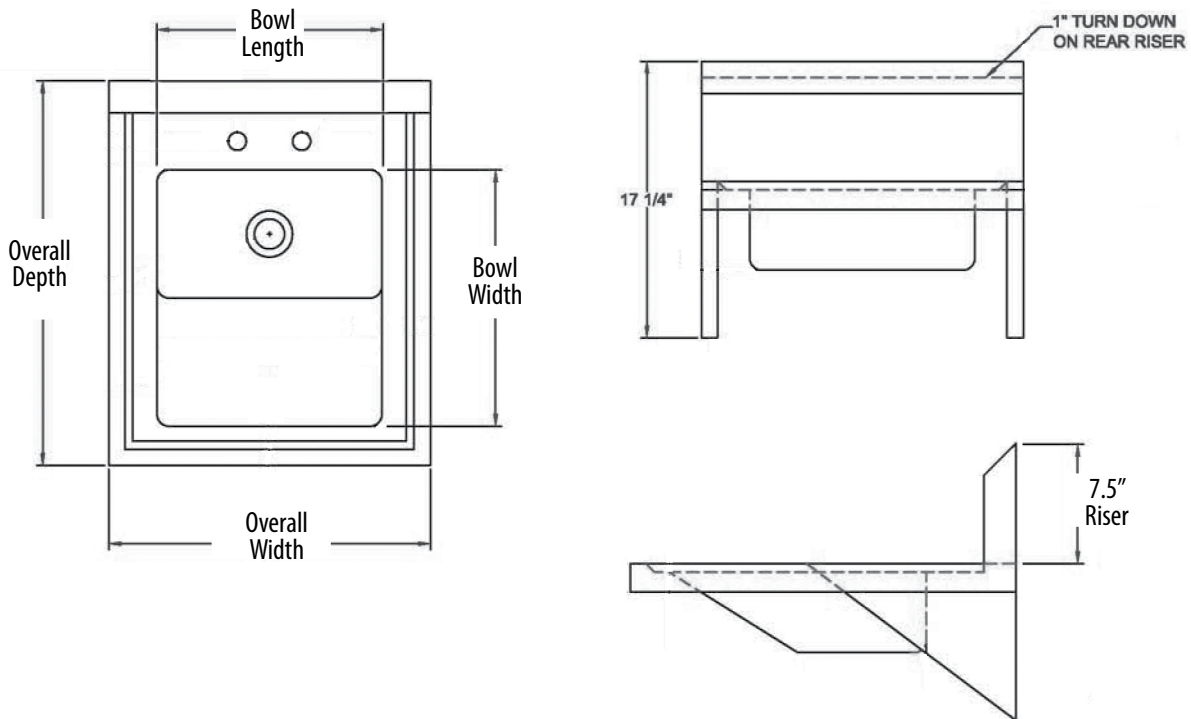

### Features:

- Wall Mounting Hardware Included
- Drain Included
- Marine Edge
- Accommodates 4" O.C. Faucets

### Options:

- Upgrade to Lead Free Faucet

Part Number	Unit Size (w x d)	Bowl Dim. (w x d)	Faucet / Spout Mounting	Included Faucet	Drain Size
BKHS-ADA-D	20" x 24"	14" x 16"	4" O.C. Deck	-	1 7/8"
BKHS-ADA-D-P-G	20" x 24"	14" x 16"	4" O.C. Deck	BKF-4DM-3G-G (w/ Wrist Blade)	1 7/8"
BKHS-ADA-S	20" x 22"	14" x 16"	4" O.C. Splash	-	1 7/8"
BKHS-ADA-S-P-G	20" x 22"	14" x 16"	4" O.C. Splash	BKF-4SM-3G-G (w/ Wrist Blade)	1 7/8"