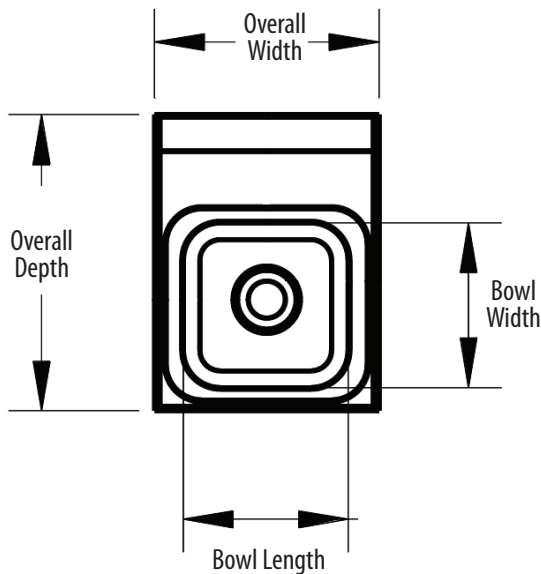

## Features:

- Wall Mounting Hardware Included
- Drain Included
- Accommodates 4" O.C. Faucets
- Marine Edge

## Options:

- Upgraded Faucets
- Other Plumbing Accessories - Call For Details

Part Number	Unit Size (w x d)	Bowl Dim. (l x w x d)	Faucet / Spout Mounting	Side Splash	Included Faucet	Drain Size
BKHS-W-SS-SS	12" x 14 1/2"	9" x 9" x 5"	4" O.C. Splash	Dual	-	1 7/8"
BKHS-W-SS-SS-P-G	12" x 14 1/2"	9" x 9" x 5"	4" O.C. Splash	Dual	BKF-W-3G-G	1 7/8"
BKHS-D-SS-SS	12" x 16"	9" x 9" x 5"	4" O.C. Deck	Dual	-	1 7/8"
BKHS-D-SS-SS-P-G	12" x 16"	9" x 9" x 5"	4" O.C. Deck	Dual	BKD-3G-G	1 7/8"