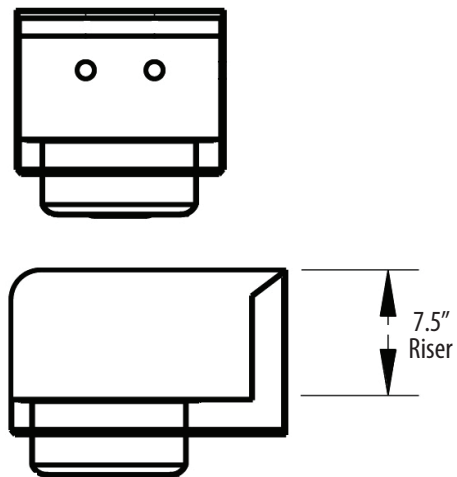

## Features:

- Wall Mounting Hardware Included
- Drain Included
- Accommodates 4" O.C. Faucets
- Marine Edge

## Options:

- Upgraded Faucets
- Other Plumbing Accessories - Call For Details

Part Number	Unit Size (w x d)	Bowl Dim. (l x w x d)	Faucet / Spout Mounting	Side Splash	Included Faucet	Drain Size
BKHS-W-SS-SS	12" x 14 1/2"	9" x 9" x 5"	4" O.C. Splash	Dual	-	1 7/8"
BKHS-W-SS-SS-P-G	12" x 14 1/2"	9" x 9" x 5"	4" O.C. Splash	Dual	BKF-W-3G-G	1 7/8"
BKHS-D-SS-SS	12" x 16"	9" x 9" x 5"	4" O.C. Deck	Dual	-	1 7/8"
BKHS-D-SS-SS-P-G	12" x 16"	9" x 9" x 5"	4" O.C. Deck	Dual	BKD-3G-G	1 7/8"