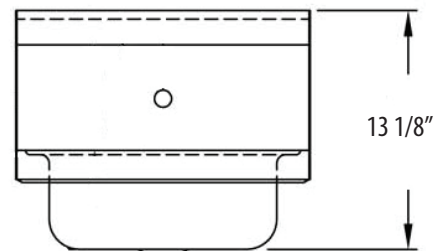

14" x 10" Hand Sinks w/ Side Splash

Stainless Steel Hand Sinks

Use your smart phone to scan the above QR code to visit our website:
www.bk-resources.com

Certifications:

Features:

- Wall Mounting Hardware Included
- Drain Included
- Accommodates 4" O.C. Faucets
- Marine Edge

Material:

- T-304 Heavy Gauge Stainless Steel

Options:

- Upgraded Faucets
- Other Plumbing Accessories - Call For Details

Part Number	Unit Size (w x d)	Bowl Dim. (l x w x d)	Faucet / Spout Mounting	Side Splash	Included Faucet	Drain Size
BKHS-W-1410-SS	17" x 15 1/2"	14" x 10" x 5"	4" O.C. Splash	Dual	-	1 7/8"
BKHS-W-1410-RS	17" x 15 1/2"	14" x 10" x 5"	4" O.C. Splash	Right	-	1 7/8"
BKHS-W-1410-LS	17" x 15 1/2"	14" x 10" x 5"	4" O.C. Splash	Left	-	1 7/8"
BKHS-W-1410-SS-P-G	17" x 15 1/2"	14" x 10" x 5"	4" O.C. Splash	Dual	BKF-W-3G-G	1 7/8"
BKHS-W-1410-RS-P-G	17" x 15 1/2"	14" x 10" x 5"	4" O.C. Splash	Right	BKF-W-3G-G	1 7/8"
BKHS-W-1410-LS-P-G	17" x 15 1/2"	14" x 10" x 5"	4" O.C. Splash	Left	BKF-W-3G-G	1 7/8"
BKHS-W-1410-1-SS	17" x 15 1/2"	14" x 10" x 5"	1 Hole Splash	Dual	-	1 7/8"
BKHS-D-1410-SS	17" x 17"	14" x 10" x 5"	4" O.C. Deck	Dual	-	1 7/8"
BKHS-D-1410-SS-P-G	17" x 17"	14" x 10" x 5"	4" O.C. Deck	Dual	BKD-3G-G	1 7/8"