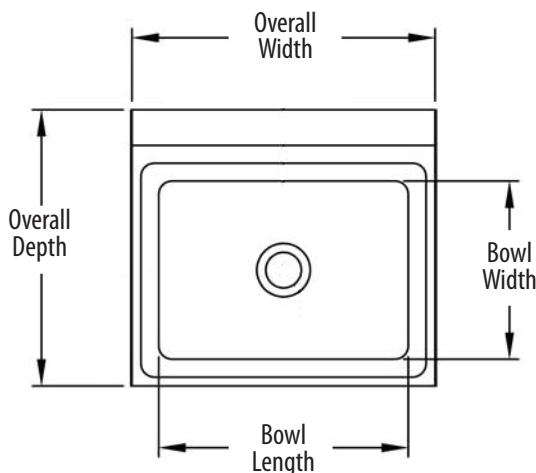

14" x 10" Hand Sinks w/ Side Splash

Stainless Steel Hand Sinks

Use your smart phone to scan the above QR code to visit our website:
www.bk-resources.com

Certifications:

Features:

- Wall Mounting Hardware Included
- Drain Included
- Accommodates 4" O.C. Faucets
- Marine Edge

Material:

- T-304 Heavy Gauge Stainless Steel

Options:

- Upgraded Faucets
- Other Plumbing Accessories - Call For Details

Part Number	Unit Size (w x d)	Bowl Dim. (l x w x d)	Faucet / Spout Mounting	Side Splash	Included Faucet	Drain Size
BKHS-W-1410-SS	17" x 15 1/2"	14" x 10" x 5"	4" O.C. Splash	Dual	-	1 7/8"
BKHS-W-1410-RS	17" x 15 1/2"	14" x 10" x 5"	4" O.C. Splash	Right	-	1 7/8"
BKHS-W-1410-LS	17" x 15 1/2"	14" x 10" x 5"	4" O.C. Splash	Left	-	1 7/8"
BKHS-W-1410-SS-P-G	17" x 15 1/2"	14" x 10" x 5"	4" O.C. Splash	Dual	BKF-W-3G-G	1 7/8"
BKHS-W-1410-RS-P-G	17" x 15 1/2"	14" x 10" x 5"	4" O.C. Splash	Right	BKF-W-3G-G	1 7/8"
BKHS-W-1410-LS-P-G	17" x 15 1/2"	14" x 10" x 5"	4" O.C. Splash	Left	BKF-W-3G-G	1 7/8"
BKHS-W-1410-1-SS	17" x 15 1/2"	14" x 10" x 5"	1 Hole Splash	Dual	-	1 7/8"
BKHS-D-1410-SS	17" x 17"	14" x 10" x 5"	4" O.C. Deck	Dual	-	1 7/8"
BKHS-D-1410-SS-P-G	17" x 17"	14" x 10" x 5"	4" O.C. Deck	Dual	BKD-3G-G	1 7/8"