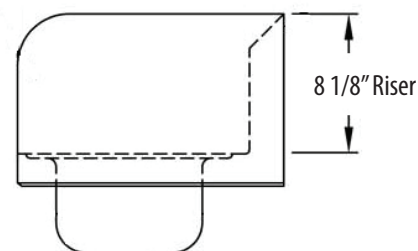

14" x 10" Hand Sinks w/ Side Splash

Stainless Steel Hand Sinks

Use your smart phone to scan the above QR code to visit our website:
www.bk-resources.com

Certifications:

Features:

- Wall Mounting Hardware Included
- Drain Included
- Accommodates 4" O.C. Faucets
- Marine Edge

Material:

- T-304 Heavy Gauge Stainless Steel

Options:

- Upgraded Faucets
- Other Plumbing Accessories - Call For Details

Part Number	Unit Size (w x d)	Bowl Dim. (l x w x d)	Faucet / Spout Mounting	Side Splash	Included Faucet	Drain Size
BKHS-W-1410-SS	17" x 15 1/2"	14" x 10" x 5"	4" O.C. Splash	Dual	-	1 7/8"
BKHS-W-1410-RS	17" x 15 1/2"	14" x 10" x 5"	4" O.C. Splash	Right	-	1 7/8"
BKHS-W-1410-LS	17" x 15 1/2"	14" x 10" x 5"	4" O.C. Splash	Left	-	1 7/8"
BKHS-W-1410-SS-P-G	17" x 15 1/2"	14" x 10" x 5"	4" O.C. Splash	Dual	BKF-W-3G-G	1 7/8"
BKHS-W-1410-RS-P-G	17" x 15 1/2"	14" x 10" x 5"	4" O.C. Splash	Right	BKF-W-3G-G	1 7/8"
BKHS-W-1410-LS-P-G	17" x 15 1/2"	14" x 10" x 5"	4" O.C. Splash	Left	BKF-W-3G-G	1 7/8"
BKHS-W-1410-1-SS	17" x 15 1/2"	14" x 10" x 5"	1 Hole Splash	Dual	-	1 7/8"
BKHS-D-1410-SS	17" x 17"	14" x 10" x 5"	4" O.C. Deck	Dual	-	1 7/8"
BKHS-D-1410-SS-P-G	17" x 17"	14" x 10" x 5"	4" O.C. Deck	Dual	BKD-3G-G	1 7/8"