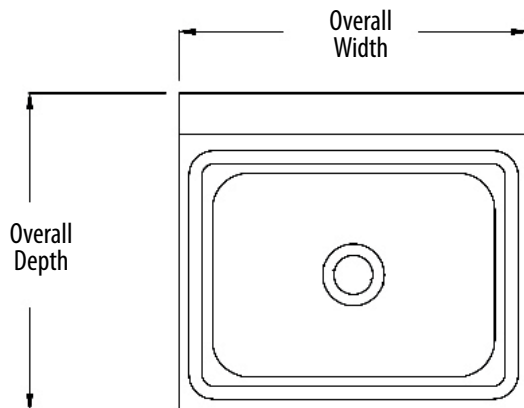

Material:

- T-304 Heavy Gauge Stainless Steel

Part Number	Unit Size (w x d)	Bowl Dim. (l x w x d)	Faucet / Spout Mounting	Included Faucet	Drain Size
BKHS-W-1410-PED	16 ^{15/16} " x 15 ^{3/8} "	14" x 10" x 5"	1 Hole Splash	-	2"
BKHS-W-1410-PED-P-G	16 ^{15/16} " x 15 ^{3/8} "	14" x 10" x 5"	1 Hole Splash	BKFVSGS-G	2"