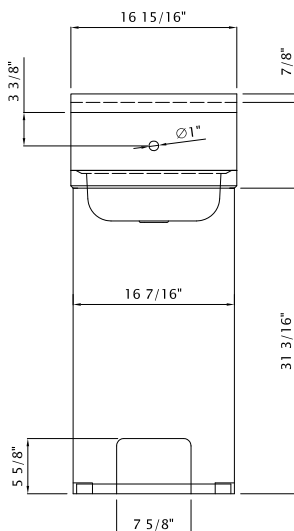

PRODUCT DATA SHEET

BK RESOURCES