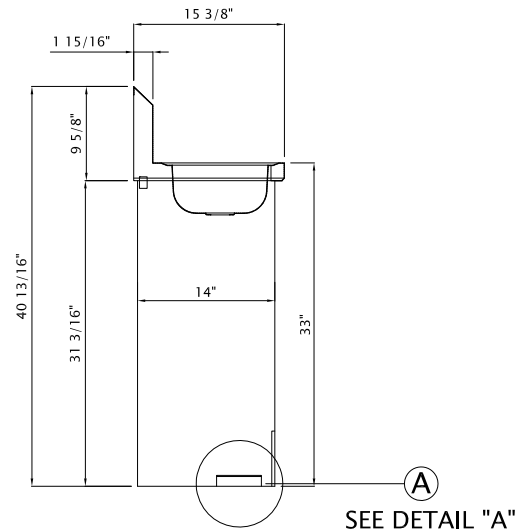

PRODUCT DATA SHEET

BK RESOURCES