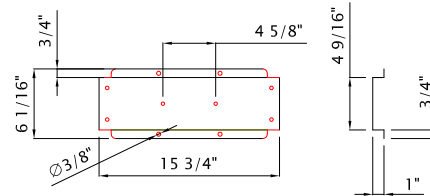

Material:

- T-304 Heavy Gauge Stainless Steel

Part Number	Unit Size (w x d)	Bowl Dim. (l x w x d)	Faucet / Spout Mounting	Included Faucet	Drain Size
BKHS-W-1410-PED	16 ^{15/16} " x 15 ^{3/8} "	14" x 10" x 5"	1 Hole Splash	-	2"
BKHS-W-1410-PED-P-G	16 ^{15/16} " x 15 ^{3/8} "	14" x 10" x 5"	1 Hole Splash	BKFVSGS-G	2"