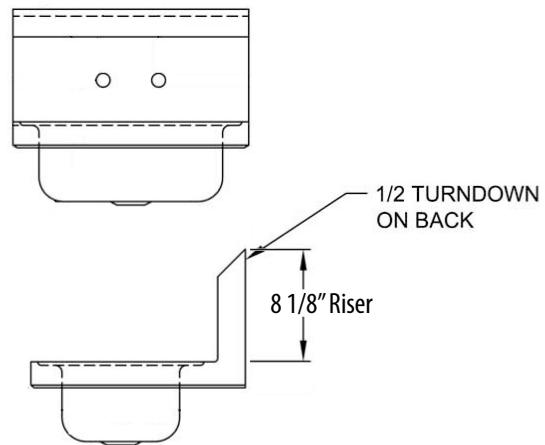

### Features:

- Wall Mounting Hardware Included
- Drain Included
- Accommodates 4" O.C. Faucets
- Marine Edge

### Options:

- Upgraded Faucets
- Other Plumbing Accessories - Call For Details

Part Number	Unit Size (w x d)	Bowl Dim. (l x w x d)	Faucet / Spout Mounting	Included Faucet	Drain Size
BKHS-W-1410	17" x 15 1/2"	14" x 10" x 5"	4" O.C. Splash	-	1 7/8"
BKHS-W-1410-4D	17" x 15 1/2"	14" x 10" x 5"	4" O.C. Splash	-	3 1/2"
BKHS-W-1410-P-G	17" x 15 1/2"	14" x 10" x 5"	4" O.C. Splash	BKF-W-3G-G	1 7/8"
BKHS-W-1410-4D-P-G	17" x 15 1/2"	14" x 10" x 5"	4" O.C. Splash	BKF-W-3G-G	3 1/2"