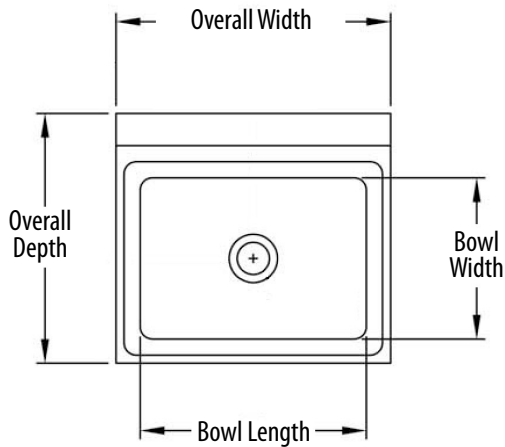

### Features:

- Wall Mounting Hardware Included
- Drain Included
- Accommodates 4" O.C. Faucets
- Marine Edge

### Options:

- Upgraded Faucets
- Other Plumbing Accessories - Call For Details

Part Number	Unit Size (w x d)	Bowl Dim. (l x w x d)	Faucet / Spout Mounting	Included Faucet	Drain Size
BKHS-W-1410	17" x 15 1/2"	14" x 10" x 5"	4" O.C. Splash	-	1 7/8"
BKHS-W-1410-4D	17" x 15 1/2"	14" x 10" x 5"	4" O.C. Splash	-	3 1/2"
BKHS-W-1410-P-G	17" x 15 1/2"	14" x 10" x 5"	4" O.C. Splash	BKF-W-3G-G	1 7/8"
BKHS-W-1410-4D-P-G	17" x 15 1/2"	14" x 10" x 5"	4" O.C. Splash	BKF-W-3G-G	3 1/2"