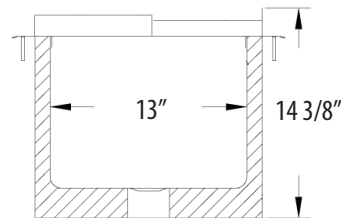

Drop In Ice Bin w/ Lid

Use your smart phone to scan the above QR code to visit our website:
www.bk-resources.com

Features:

- Includes BKDR-325CP Drain
- Removable Lid

Material:

- T-304 18 ga. Stainless Steel Base
- T-304 14 ga. Stainless Steel Top

Part Number	Unit Size (l x w x h)	Basin Size (l x w x d)	Recommended Cutout Size (l x w)
BK-DIBL-1218	12" x 18" x 14 3/8"	9" x 13" x 10"	11 1/4" x 17 1/4"
BK-DIBL-2218	22" x 18" x 14 3/8"	18" x 13" x 10"	21 1/4" x 17 1/4"
BK-DIBL-2818	28" x 18" x 14 3/8"	24" x 13" x 10"	27 1/4" x 17 1/4"
BK-DIBL-3418	34" x 18" x 14 3/8"	30" x 13" x 10"	33 1/8" x 17 1/4"