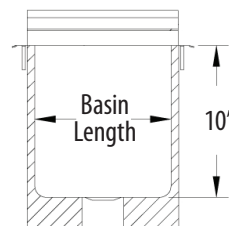

Drop In Ice Bin w/ Lid

Use your smart phone to scan the above QR code to visit our website:
www.bk-resources.com

Features:

- Includes BKDR-325CP Drain
- Removable Lid

Material:

- T-304 18 ga. Stainless Steel Base
- T-304 14 ga. Stainless Steel Top

Part Number	Unit Size (l x w x h)	Basin Size (l x w x d)	Recommended Cutout Size (l x w)
BK-DIBL-1218	12" x 18" x 14 3/8"	9" x 13" x 10"	11 1/4" x 17 1/4"
BK-DIBL-2218	22" x 18" x 14 3/8"	18" x 13" x 10"	21 1/4" x 17 1/4"
BK-DIBL-2818	28" x 18" x 14 3/8"	24" x 13" x 10"	27 1/4" x 17 1/4"
BK-DIBL-3418	34" x 18" x 14 3/8"	30" x 13" x 10"	33 1/8" x 17 1/4"