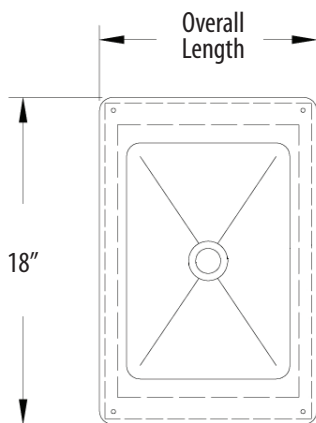

Drop In Ice Bin w/ Lid

Use your smart phone to scan the above QR code to visit our website:
www.bk-resources.com

Features:

- Includes BKDR-325CP Drain
- Removable Lid

Material:

- T-304 18 ga. Stainless Steel Base
- T-304 14 ga. Stainless Steel Top

Part Number	Unit Size (l x w x h)	Basin Size (l x w x d)	Recommended Cutout Size (l x w)
BK-DIBL-1218	12" x 18" x 14 3/8"	9" x 13" x 10"	11 1/4" x 17 1/4"
BK-DIBL-2218	22" x 18" x 14 3/8"	18" x 13" x 10"	21 1/4" x 17 1/4"
BK-DIBL-2818	28" x 18" x 14 3/8"	24" x 13" x 10"	27 1/4" x 17 1/4"
BK-DIBL-3418	34" x 18" x 14 3/8"	30" x 13" x 10"	33 1/8" x 17 1/4"