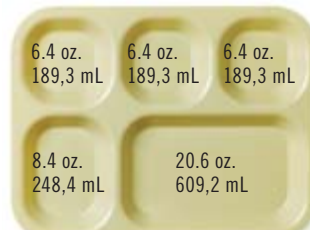

14105CW and 14105CP

Camwear Colors

Co-Polymer Color

CODE	DESCRIPTION	DIMENSIONS W x L x D
Camwear		
10146CW	6 Compartments	10" x 14½" x 1½"
14105CW	5 Compartments	10½" x 13⅞" x 1½"
10145CW	5 Compartments	10" x 14½" x 1½"
Co-Polymer - BPA FREE		
14105CP	5 Compartments	10½" x 13⅞" x 1½"

Case Pack: 24

TRAPEZOID COMPARTMENT TRAY

- Space saving tray for self serve correctional facility feeding.
- Offers seven deep compartments for ample, portion controlled servings.
- Serve soup and salad at the same time.

Camwear Color: Beige (133).

Withstands Temperatures From
Camwear: -40° to 210°F.

Trapezoid Compartment Trays are covered by the following U.S. Patent D 508,634.