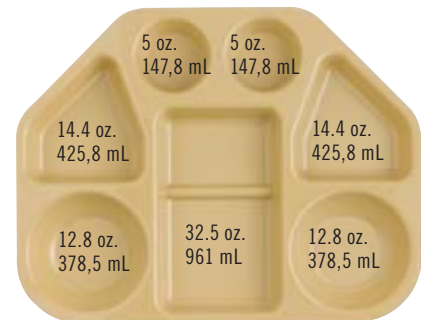

CODE	DESCRIPTION	DIMENSIONS W x L x D
Camwear Trapezoid Tray		
14187TRCW	7 Compartments	14" x 17½" x 1½"

Case Pack: 12