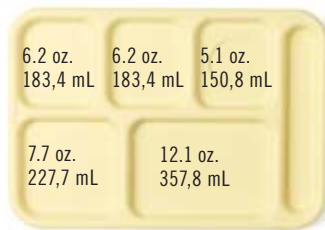

COMPARTMENT SERVING TRAYS

- For meal delivery in correctional facilities.
- Compartment configurations designed to meet all menu requirements.

Camwear® 6-Compartment Colors: Navy (186), Cranberry (416), Yellow (145), Sherwood Green (119), Beige (133), Black (110).
5-Compartment Colors: Beige (133), Yellow (145).

Co-Polymer Not NSF Listed Color: Tan (161).

Withstands Temperatures From
Camwear: -40° to 210°F.
Co-Polymer: -40° to 160°F.

NT9CP Co-Polymer Cup: For details contact your Cambro representative.

10146CW

Camwear Colors

Co-Polymer Color

CODE	DESCRIPTION	DIMENSIONS W x L x D
Camwear		
10146CW	6 Compartments	10" x 14½" x 1½"
14105CW	5 Compartments	10½" x 13⅞" x 1½"
10145CW	5 Compartments	10" x 14½" x 1½"
Co-Polymer - BPA FREE		
14105CP	5 Compartments	10½" x 13⅞" x 1½"

Case Pack: 24

TRAPEZOID COMPARTMENT TRAY

- Space saving tray for self serve correctional facility feeding.
- Offers seven deep compartments for ample, portion controlled servings.
- Serve soup and salad at the same time.

Camwear Color: Beige (133).

Withstands Temperatures From
Camwear: -40° to 210°F.

Trapezoid Compartment Trays are covered by the following U.S. Patent D 508,634.

CODE	DESCRIPTION	DIMENSIONS W x L x D
Camwear Trapezoid Tray		
14187TRCW	7 Compartments	14" x 17½" x 1½"

Case Pack: 12