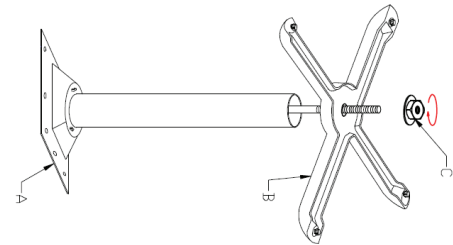

- Spider is fully welded to column
- Directions included for easy assembly
- Bar height or standard height options
- Spider attaches to bottom of tabletop with 8 screws (included)
- Powder-Coated Finish

Specifications:

Table Bases	(L)	(W)	(H)	Material	Color
32Q-017	22"	22"	1"	Cast Iron	Black
32Q-018	30"	30"	1"	Cast Iron	Black
32Q-019	21"	4"	1"	Cast Iron	Black

Table Columns	Column Diameter	Height Style	Spider Length	Spider Width	Material	Color
32Q-020	3"	Standard (26")	9.6"	9.6"	Steel	Black
32Q-021	3"	Bar (39")	9.6"	9.6"	Steel	Black