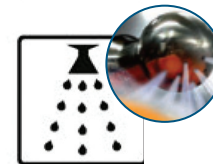

Orange Counter

Counts the amount of oranges that have been juiced by the machine, allowing the customer to monitor consumption.

Automatic Shower

More hygienic juicers with our unique self-cleaning automatic shower system and fully isolated juicing area avoiding any ingress of exterior elements.