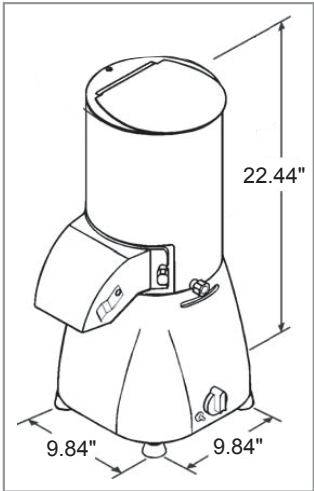

Detail images of Model GR-IT-0080

TECHNICAL SPECIFICATIONS		
ITEM NUMBER	11411	*23865
MODEL	GR-IT-0080	GR-IT-0080-S
HORSEPOWER	1.5 HP	
ELECTRICAL	110 V / 60 / 1	
WEIGHT	75-660 RPM	
GROSS WEIGHT	20 kg. / 44 lbs.	
DIMENSIONS (DWH)	9.84" x 9.84" x 22.44" / 25cm x 25cm x 57cm	
GROSS DIMENSIONS	13" x 22" x 24.5" / 33cm x 56cm x 62cm	