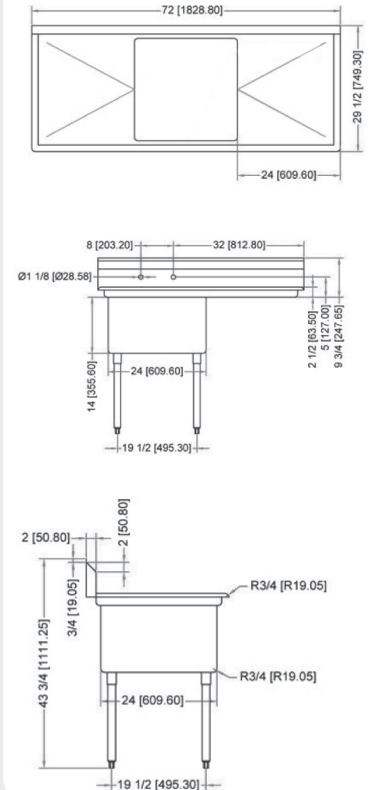

Follow us to keep up to date with the latest news and offers

2015.E.O.E

WAREWASHING/HANDLING

POT SINK - 24" x 24" x 14" ONE TUB SINK

**ONE TUB SINK
WITHOUT DRAIN BOARD**

**ONE TUB SINK
WITH LEFT DRAIN BOARD**

**ONE TUB SINK
WITH RIGHT DRAIN BOARD**

**ONE TUB SINK
WITH TWO DRAIN BOARD**

TECHNICAL SPECIFICATION

ITEM NUMBER	DESCRIPTION	DIMENSIONS OF SINK	DRAIN BOARD	OVERALL DIMENSIONS	WEIGHT
22118	One tub sink with corner drain	24" x 24" x 14"/ 609.6 x 609.6 x 355.6 mm	N/A	29" x 29 1/2" x 44"/ 736.6 x 749 x 1117.6 mm	45 lbs./ 20 kg
43783	One tub sink with center drain				
25253	One tub sink with corner drain	24" x 24" x 14"/ 609.6 x 609.6 x 355.6 mm	Left	50 1/2" x 29 1/2" x 44"/ 1282.7 x 749 x 1117.6 mm	75 lbs./ 30 kg
41855	One tub sink with center drain				
25254	One tub sink with corner drain	24" x 24" x 14"/ 609.6 x 609.6 x 355.6 mm	Right	50 1/2" x 29 1/2" x 44"/ 1282.7 x 749 x 1117.6 mm	75 lbs./ 30 kg
43784	One tub sink with center drain				
25255	One tub sink with corner drain	24" x 24" x 14"/ 609.6 x 609.6 x 355.6 mm	2	72" x 29 1/2" x 44"/ 1829 x 749 x 1117.6 mm	75 lbs./ 30 kg
43785	One tub sink with center drain				