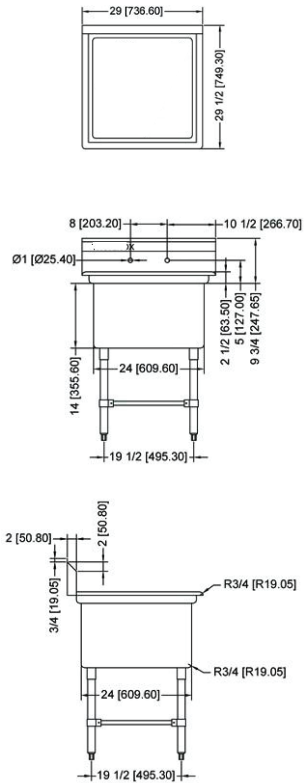

Follow us to keep up to date with the latest news and offers

2015.E.O.E

WAREWASHING/HANDLING

POT SINK - 24" x 24" x 14" ONE TUB SINK

**ONE TUB SINK
WITHOUT DRAIN BOARD**

**ONE TUB SINK
WITH LEFT DRAIN BOARD**

**ONE TUB SINK
WITH RIGHT DRAIN BOARD**

**ONE TUB SINK
WITH TWO DRAIN BOARD**

TECHNICAL SPECIFICATION

ITEM NUMBER	DESCRIPTION	DIMENSIONS OF SINK	DRAIN BOARD	OVERALL DIMENSIONS	WEIGHT
22118	One tub sink with corner drain	24" x 24" x 14"/ 609.6 x 609.6 x 355.6 mm	N/A	29" x 29 1/2" x 44"/ 736.6 x 749 x 1117.6 mm	45 lbs./ 20 kg
43783	One tub sink with center drain				
25253	One tub sink with corner drain	24" x 24" x 14"/ 609.6 x 609.6 x 355.6 mm	Left	50 1/2" x 29 1/2" x 44"/ 1282.7 x 749 x 1117.6 mm	75 lbs./ 30 kg
41855	One tub sink with center drain				
25254	One tub sink with corner drain	24" x 24" x 14"/ 609.6 x 609.6 x 355.6 mm	Right	50 1/2" x 29 1/2" x 44"/ 1282.7 x 749 x 1117.6 mm	75 lbs./ 30 kg
43784	One tub sink with center drain				
25255	One tub sink with corner drain	24" x 24" x 14"/ 609.6 x 609.6 x 355.6 mm	2	72" x 29 1/2" x 44"/ 1829 x 749 x 1117.6 mm	75 lbs./ 30 kg
43785	One tub sink with center drain				