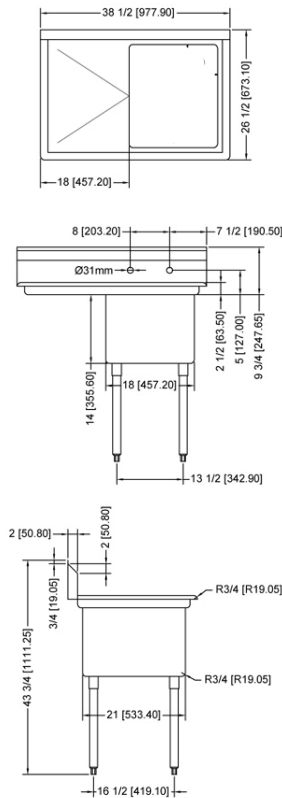

Follow us to keep up to date with the latest news and offers

WAREWASHING/HANDLING

POT SINK - 18" x 21" x 14" ONE TUB SINK

ONE TUB SINK WITHOUT DRAIN BOARD

ONE TUB SINK WITH LEFT DRAIN BOARD

ONE TUB SINK WITH RIGHT DRAIN BOARD

ONE TUB SINK WITH TWO DRAIN BOARD

TECHNICAL SPECIFICATION

ITEM NUMBER	DESCRIPTION	DIMENSIONS OF SINK	DRAIN BOARD	OVERALL DIMENSIONS	WEIGHT
25262	One tub sink with corner drain	18" x 21" x 14"/ 457 x 533 x 355.6 mm	N/A	23" x 26 1/2" x 44"/ 584 x 673 x 1117.6 mm	53 lbs./ 24 kg
43772	One tub sink with center drain				
25263	One tub sink with corner drain	18" x 21" x 14"/ 457 x 533 x 355.6 mm	Left	38 1/2" x 26 1/2" x 44"/ 978 x 673 x 1117.6 mm	62 lbs./ 28 kg
43771	One tub sink with center drain				
25264	One tub sink with corner drain	18" x 21" x 14"/ 457 x 533 x 355.6 mm	Right	38 1/2" x 26 1/2" x 44"/ 978 x 673 x 1117.6 mm	62 lbs./ 28 kg
43773	One tub sink with center drain				
25265	One tub sink with corner drain	18" x 21" x 14"/ 457 x 533 x 355.6 mm	2	54" x 26 1/2" x 44"/ 1371.6 x 673 x 1117.6 mm	71 lbs./ 32 kg
43774	One tub sink with center drain				