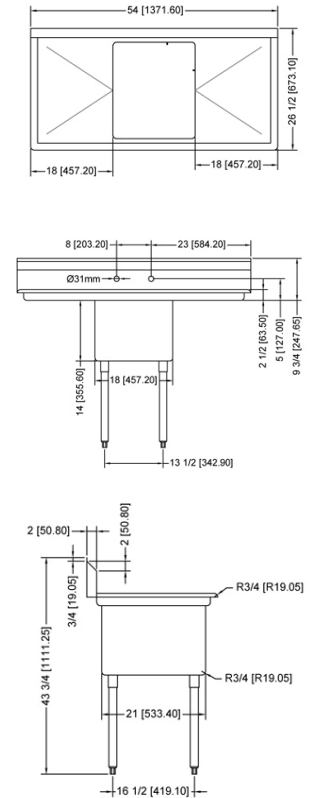

Follow us to keep up to date with the latest news and offers

WAREWASHING/HANDLING

POT SINK - 18" x 21" x 14" ONE TUB SINK

ONE TUB SINK WITHOUT DRAIN BOARD

ONE TUB SINK WITH LEFT DRAIN BOARD

ONE TUB SINK WITH RIGHT DRAIN BOARD

ONE TUB SINK WITH TWO DRAIN BOARD

TECHNICAL SPECIFICATION

ITEM NUMBER	DESCRIPTION	DIMENSIONS OF SINK	DRAIN BOARD	OVERALL DIMENSIONS	WEIGHT
25262	One tub sink with corner drain	18" x 21" x 14"/ 457 x 533 x 355.6 mm	N/A	23" x 26 1/2" x 44"/ 584 x 673 x 1117.6 mm	53 lbs./ 24 kg
43772	One tub sink with center drain				
25263	One tub sink with corner drain	18" x 21" x 14"/ 457 x 533 x 355.6 mm	Left	38 1/2" x 26 1/2" x 44"/ 978 x 673 x 1117.6 mm	62 lbs./ 28 kg
43771	One tub sink with center drain				
25264	One tub sink with corner drain	18" x 21" x 14"/ 457 x 533 x 355.6 mm	Right	38 1/2" x 26 1/2" x 44"/ 978 x 673 x 1117.6 mm	62 lbs./ 28 kg
43773	One tub sink with center drain				
25265	One tub sink with corner drain	18" x 21" x 14"/ 457 x 533 x 355.6 mm	2	54" x 26 1/2" x 44"/ 1371.6 x 673 x 1117.6 mm	71 lbs./ 32 kg
43774	One tub sink with center drain				