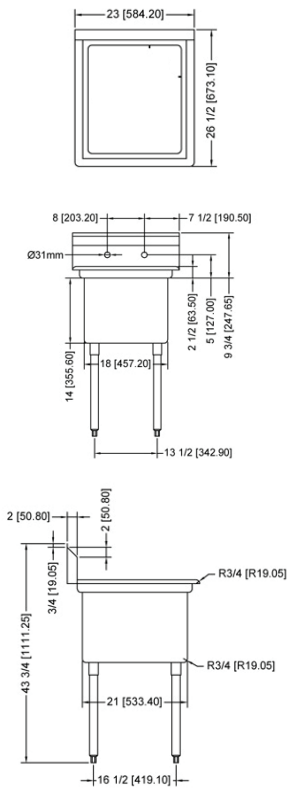

Follow us to keep up to date with the latest news and offers

WAREWASHING/HANDLING

POT SINK - 18" x 21" x 14" ONE TUB SINK

ONE TUB SINK WITHOUT DRAIN BOARD

ONE TUB SINK WITH LEFT DRAIN BOARD

ONE TUB SINK WITH RIGHT DRAIN BOARD

ONE TUB SINK WITH TWO DRAIN BOARD

TECHNICAL SPECIFICATION

ITEM NUMBER	DESCRIPTION	DIMENSIONS OF SINK	DRAIN BOARD	OVERALL DIMENSIONS	WEIGHT
25262	One tub sink with corner drain	18" x 21" x 14"/ 457 x 533 x 355.6 mm	N/A	23" x 26 1/2" x 44"/ 584 x 673 x 1117.6 mm	53 lbs./ 24 kg
43772	One tub sink with center drain				
25263	One tub sink with corner drain	18" x 21" x 14"/ 457 x 533 x 355.6 mm	Left	38 1/2" x 26 1/2" x 44"/ 978 x 673 x 1117.6 mm	62 lbs./ 28 kg
43771	One tub sink with center drain				
25264	One tub sink with corner drain	18" x 21" x 14"/ 457 x 533 x 355.6 mm	Right	38 1/2" x 26 1/2" x 44"/ 978 x 673 x 1117.6 mm	62 lbs./ 28 kg
43773	One tub sink with center drain				
25265	One tub sink with corner drain	18" x 21" x 14"/ 457 x 533 x 355.6 mm	2	54" x 26 1/2" x 44"/ 1371.6 x 673 x 1117.6 mm	71 lbs./ 32 kg
43774	One tub sink with center drain				