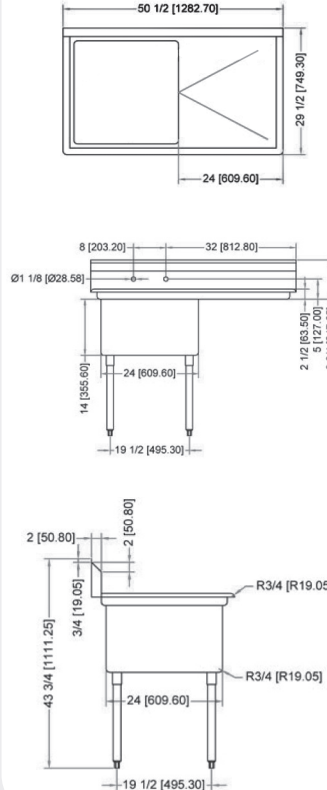

Follow us to keep up to date with the latest news and offers

2015.E.O.E

WAREWASHING/HANDLING

POT SINK - 24" x 24" x 14" ONE TUB SINK

**ONE TUB SINK
WITHOUT DRAIN BOARD**

**ONE TUB SINK
WITH LEFT DRAIN BOARD**

**ONE TUB SINK
WITH RIGHT DRAIN BOARD**

**ONE TUB SINK
WITH TWO DRAIN BOARD**

TECHNICAL SPECIFICATION

ITEM NUMBER	DESCRIPTION	DIMENSIONS OF SINK	DRAIN BOARD	OVERALL DIMENSIONS	WEIGHT
22118	One tub sink with corner drain	24" x 24" x 14"/ 609.6 x 609.6 x 355.6 mm	N/A	29" x 29 1/2" x 44"/ 736.6 x 749 x 1117.6 mm	45 lbs./ 20 kg
43783	One tub sink with center drain				
25253	One tub sink with corner drain	24" x 24" x 14"/ 609.6 x 609.6 x 355.6 mm	Left	50 1/2" x 29 1/2" x 44"/ 1282.7 x 749 x 1117.6 mm	75 lbs./ 30 kg
41855	One tub sink with center drain				
25254	One tub sink with corner drain	24" x 24" x 14"/ 609.6 x 609.6 x 355.6 mm	Right	50 1/2" x 29 1/2" x 44"/ 1282.7 x 749 x 1117.6 mm	75 lbs./ 30 kg
43784	One tub sink with center drain				
25255	One tub sink with corner drain	24" x 24" x 14"/ 609.6 x 609.6 x 355.6 mm	2	72" x 29 1/2" x 44"/ 1829 x 749 x 1117.6 mm	75 lbs./ 30 kg
43785	One tub sink with center drain				