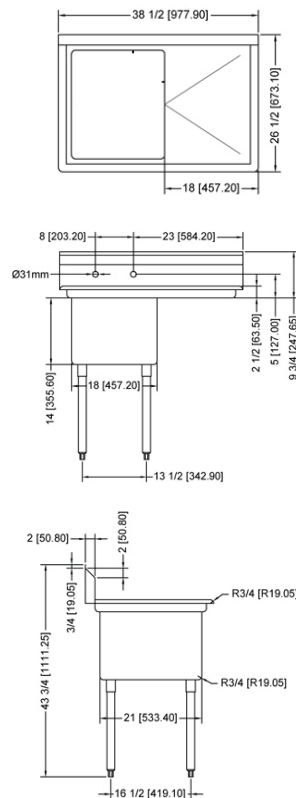

Follow us to keep up to date with the latest news and offers

WAREWASHING/HANDLING

POT SINK - 18" x 21" x 14" ONE TUB SINK

ONE TUB SINK WITHOUT DRAIN BOARD

ONE TUB SINK WITH LEFT DRAIN BOARD

ONE TUB SINK WITH RIGHT DRAIN BOARD

ONE TUB SINK WITH TWO DRAIN BOARD

TECHNICAL SPECIFICATION

ITEM NUMBER	DESCRIPTION	DIMENSIONS OF SINK	DRAIN BOARD	OVERALL DIMENSIONS	WEIGHT
25262	One tub sink with corner drain	18" x 21" x 14"/ 457 x 533 x 355.6 mm	N/A	23" x 26 1/2" x 44"/ 584 x 673 x 1117.6 mm	53 lbs./ 24 kg
43772	One tub sink with center drain				
25263	One tub sink with corner drain	18" x 21" x 14"/ 457 x 533 x 355.6 mm	Left	38 1/2" x 26 1/2" x 44"/ 978 x 673 x 1117.6 mm	62 lbs./ 28 kg
43771	One tub sink with center drain				
25264	One tub sink with corner drain	18" x 21" x 14"/ 457 x 533 x 355.6 mm	Right	38 1/2" x 26 1/2" x 44"/ 978 x 673 x 1117.6 mm	62 lbs./ 28 kg
43773	One tub sink with center drain				
25265	One tub sink with corner drain	18" x 21" x 14"/ 457 x 533 x 355.6 mm	2	54" x 26 1/2" x 44"/ 1371.6 x 673 x 1117.6 mm	71 lbs./ 32 kg
43774	One tub sink with center drain				