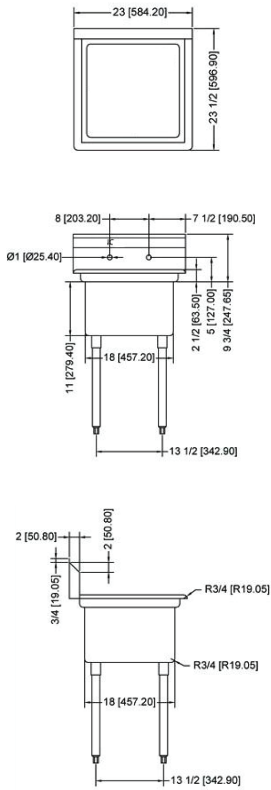

ONE TUB SINK WITHOUT DRAIN BOARD