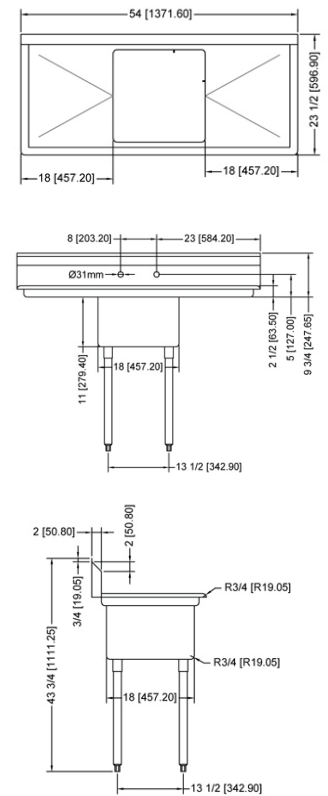

TECHNICAL SPECIFICATION

ITEM NUMBER	DESCRIPTION	DIMENSIONS OF SINK	DRAIN BOARD	OVERALL DIMENSIONS	WEIGHT
22112	One tub sink with corner drain	18" x 18" x 11"	N/A	23" x 23 1/2" x 44"	32 lbs./ 14.5 kg
43761	One tub sink with center drain	457 x 457 x 279.4 mm		584 x 597 x 1117.6 mm	
25247	One tub sink with corner drain	18" x 18" x 11"	Left	38 1/2" x 23 1/2" x 44"	60 lbs./ 27 kg
43760	One tub sink with center drain	457 x 457 x 279.4 mm		978 x 597 x 1117.6 mm	
25248	One tub sink with corner drain	18" x 18" x 11" /	Right	38 1/2" x 23 1/2" x 44"	60 lbs./ 27 kg
43762	One tub sink with center drain	457 x 457 x 279.4 mm		978 x 597 x 1117.6 mm	
25249	One tub sink with corner drain	18" x 18" x 11"	2	54" x 23 1/2" x 44"	69 lbs./ 31.3 kg
43759	One tub sink with center drain	457 x 457 x 279.4 mm		1371.6 x 597 x 1117.6 mm	

ONE TUB SINK WITH TWO DRAIN BOARD

TECHNICAL SPECIFICATION

ITEM NUMBER	DESCRIPTION	DIMENSIONS OF SINK	DRAIN BOARD	OVERALL DIMENSIONS	WEIGHT
25262	One tub sink with corner drain	18" x 21" x 14"/ 457 x 533 x 355.6 mm	N/A	23" x 26 1/2" x 44"/ 584 x 673 x 1117.6 mm	53 lbs./ 24 kg
43772	One tub sink with center drain				
25263	One tub sink with corner drain	18" x 21" x 14"/ 457 x 533 x 355.6 mm	Left	38 1/2" x 26 1/2" x 44"/ 978 x 673 x 1117.6 mm	62 lbs./ 28 kg
43771	One tub sink with center drain				
25264	One tub sink with corner drain	18" x 21" x 14"/ 457 x 533 x 355.6 mm	Right	38 1/2" x 26 1/2" x 44"/ 978 x 673 x 1117.6 mm	62 lbs./ 28 kg
43773	One tub sink with center drain				
25265	One tub sink with corner drain	18" x 21" x 14"/ 457 x 533 x 355.6 mm	2	54" x 26 1/2" x 44"/ 1371.6 x 673 x 1117.6 mm	71 lbs./ 32 kg
43774	One tub sink with center drain				