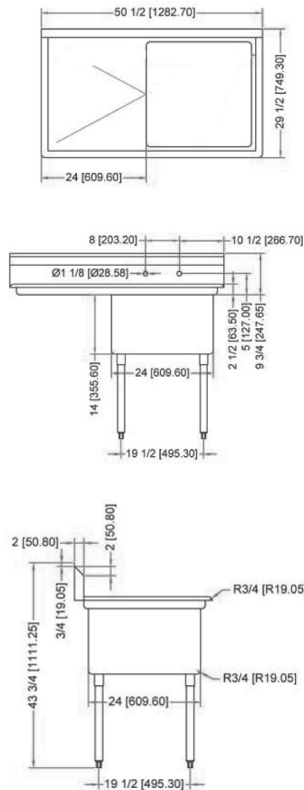

Follow us to keep up to date with the latest news and offers

2015.E.O.E

WAREWASHING/HANDLING

POT SINK - 24" x 24" x 14" ONE TUB SINK

**ONE TUB SINK
WITHOUT DRAIN BOARD**

**ONE TUB SINK
WITH LEFT DRAIN BOARD**

**ONE TUB SINK
WITH RIGHT DRAIN BOARD**

**ONE TUB SINK
WITH TWO DRAIN BOARD**

TECHNICAL SPECIFICATION

ITEM NUMBER	DESCRIPTION	DIMENSIONS OF SINK	DRAIN BOARD	OVERALL DIMENSIONS	WEIGHT
22118	One tub sink with corner drain	24" x 24" x 14"/ 609.6 x 609.6 x 355.6 mm	N/A	29" x 29 1/2" x 44"/ 736.6 x 749 x 1117.6 mm	45 lbs./ 20 kg
43783	One tub sink with center drain				
25253	One tub sink with corner drain	24" x 24" x 14"/ 609.6 x 609.6 x 355.6 mm	Left	50 1/2" x 29 1/2" x 44"/ 1282.7 x 749 x 1117.6 mm	75 lbs./ 30 kg
41855	One tub sink with center drain				
25254	One tub sink with corner drain	24" x 24" x 14"/ 609.6 x 609.6 x 355.6 mm	Right	50 1/2" x 29 1/2" x 44"/ 1282.7 x 749 x 1117.6 mm	75 lbs./ 30 kg
43784	One tub sink with center drain				
25255	One tub sink with corner drain	24" x 24" x 14"/ 609.6 x 609.6 x 355.6 mm	2	72" x 29 1/2" x 44"/ 1829 x 749 x 1117.6 mm	75 lbs./ 30 kg
43785	One tub sink with center drain				