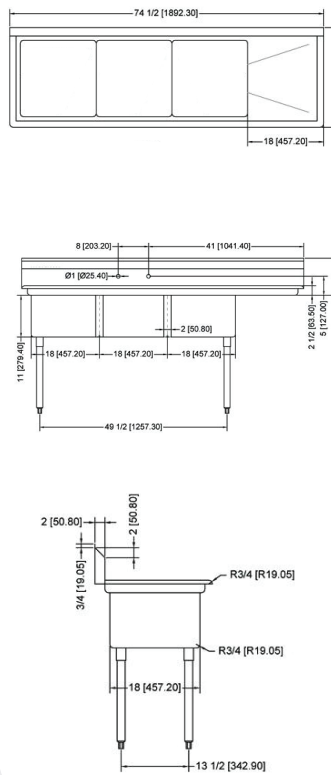

**THREE TUB SINK
WITH TWO DRAIN BOARD**

TECHNICAL SPECIFICATION

ITEM NUMBER	DESCRIPTION	DIMENSIONS OF SINK	DRAIN BOARD	OVERALL DIMENSIONS	WEIGHT
22114	Three tub sink with corner drain	18" x 18" x 11"	N/A	59" x 23 1/2" x 44" 1498.6 x 597 x 1117.6 mm	75 lb/ 34 kg
43765	Three tub sink with center drain	457 x 457 x 279.4 mm			
22115	Three tub sink with corner drain	18" x 18" x 11"	Left	75" x 23 1/2" x 44" 1905 x 597 x 1117.6 mm	80 lb/ 36.3 kg
43764	Three tub sink with center drain	457 x 457 x 279.4 mm			
22116	Three tub sink with corner drain	18" x 18" x 11"	Right	75" x 23 1/2" x 44" 1905 x 597 x 1117.6 mm	80 lb/ 36.3 kg
43766	Three tub sink with center drain	457 x 457 x 279.4 mm			
22117	Three tub sink with corner drain	18" x 18" x 11"	2	90" x 23 1/2" x 44" 2286 x 597 x 1117.6 mm	95 lb/ 43 kg
43763	Three tub sink with center drain	457 x 457 x 279.4 mm			

TECHNICAL SPECIFICATION

ITEM NUMBER	DESCRIPTION	DIMENSIONS OF SINK	DRAIN BOARD	OVERALL DIMENSIONS	WEIGHT
22120	Three tub sink with corner drain & 4 faucet holes	24" x 24" x 14"/ 609.6 x 609.6 x 355.6 mm	N/A	77" x 29 1/2" x 44"/ 1956 x 749 x 1117.6 mm	110 lb/ 50 kg
43787	Three tub sink with center drain & 4 faucet holes				
25259	Three tub sink with corner drain & 4 faucet holes	24" x 24" x 14"/ 609.6 x 609.6 x 355.6 mm	Left	98 1/2" x 29 1/2" x 44"/ 2502 x 749 x 1117.6 mm	136 lb/ 61.7 kg
43786	Three tub sink with center drain & 4 faucet holes				
25260	Three tub sink with corner drain & 4 faucet holes	24" x 24" x 14"/ 609.6 x 609.6 x 355.6 mm	Right	98 1/2" x 29 1/2" x 44"/ 2502 x 749 x 1117.6 mm	136 lb/ 61.7 kg
43788	Three tub sink with center drain & 4 faucet holes				
25261	Three tub sink with corner drain & 4 faucet holes	24" x 24" x 14"/ 609.6 x 609.6 x 355.6 mm	2	120" x 29 1/2" x 44"/ 3048 x 749 x 1117.6 mm	150 lb/ 68 kg
43789	Three tub sink with center drain & 4 faucet holes				