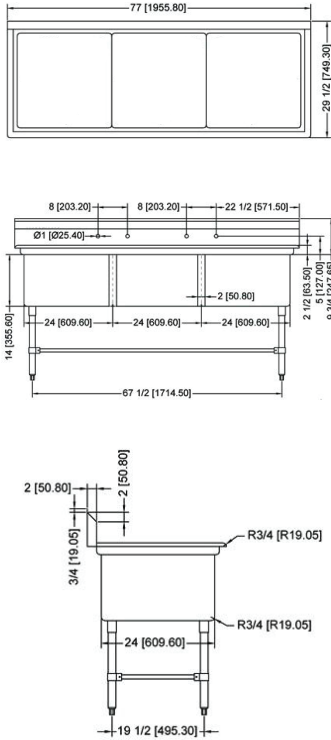

2015.E.O.E

WAREWASHING/HANDLING

POT SINK - 24" x 24" x 14" THREE TUB SINK

**THREE TUB SINK
WITHOUT DRAIN BOARD**

**THREE TUB SINK
WITH LEFT DRAIN BOARD**

**THREE TUB SINK
WITH RIGHT DRAIN BOARD**

**THREE TUB SINK
WITH TWO DRAIN BOARD**

TECHNICAL SPECIFICATION

ITEM NUMBER	DESCRIPTION	DIMENSIONS OF SINK	DRAIN BOARD	OVERALL DIMENSIONS	WEIGHT
22120	Three tub sink with corner drain & 4 faucet holes	24" x 24" x 14"/ 609.6 x 609.6 x 355.6 mm	N/A	77" x 29 1/2" x 44"/ 1956 x 749 x 1117.6 mm	110 lb/ 50 kg
43787	Three tub sink with center drain & 4 faucet holes				
25259	Three tub sink with corner drain & 4 faucet holes	24" x 24" x 14"/ 609.6 x 609.6 x 355.6 mm	Left	98 1/2" x 29 1/2" x 44"/ 2502 x 749 x 1117.6 mm	136 lb/ 61.7 kg
43786	Three tub sink with center drain & 4 faucet holes				
25260	Three tub sink with corner drain & 4 faucet holes	24" x 24" x 14"/ 609.6 x 609.6 x 355.6 mm	Right	98 1/2" x 29 1/2" x 44"/ 2502 x 749 x 1117.6 mm	136 lb/ 61.7 kg
43788	Three tub sink with center drain & 4 faucet holes				
25261	Three tub sink with corner drain & 4 faucet holes	24" x 24" x 14"/ 609.6 x 609.6 x 355.6 mm	2	120" x 29 1/2" x 44"/ 3048 x 749 x 1117.6 mm	150 lb/ 68 kg
43789	Three tub sink with center drain & 4 faucet holes				