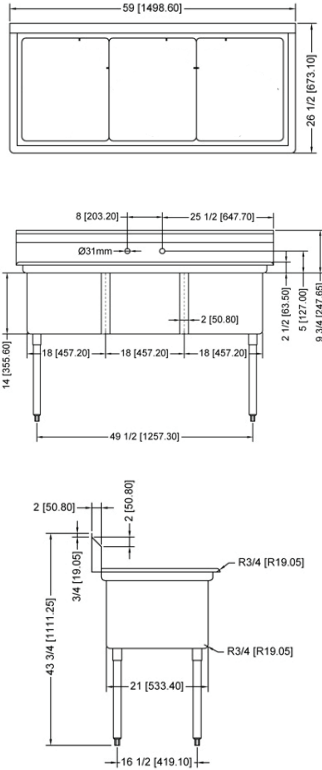

Follow us to keep up to date with the latest news and offers

WAREWASHING/HANDLING

POT SINK - 18" x 21" x 14" THREE TUB SINK

**THREE TUB SINK
WITHOUT DRAIN BOARD**

**THREE TUB SINK
WITH LEFT DRAIN BOARD**

**THREE TUB SINK
WITH RIGHT DRAIN BOARD**

TECHNICAL SPECIFICATION

ITEM NUMBER	DESCRIPTION	DIMENSIONS OF SINK	DRAIN BOARD	OVERALL DIMENSIONS	WEIGHT
22120	Three tub sink with corner drain & 4 faucet holes	24" x 24" x 14"/ 609.6 x 609.6 x 355.6 mm	N/A	77" x 29 1/2" x 44"/ 1956 x 749 x 1117.6 mm	110 lb/ 50 kg
43787	Three tub sink with center drain & 4 faucet holes				
25259	Three tub sink with corner drain & 4 faucet holes	24" x 24" x 14"/ 609.6 x 609.6 x 355.6 mm	Left	98 1/2" x 29 1/2" x 44"/ 2502 x 749 x 1117.6 mm	136 lb/ 61.7 kg
43786	Three tub sink with center drain & 4 faucet holes				
25260	Three tub sink with corner drain & 4 faucet holes	24" x 24" x 14"/ 609.6 x 609.6 x 355.6 mm	Right	98 1/2" x 29 1/2" x 44"/ 2502 x 749 x 1117.6 mm	136 lb/ 61.7 kg
43788	Three tub sink with center drain & 4 faucet holes				
25261	Three tub sink with corner drain & 4 faucet holes	24" x 24" x 14"/ 609.6 x 609.6 x 355.6 mm	2	120" x 29 1/2" x 44"/ 3048 x 749 x 1117.6 mm	150 lb/ 68 kg
43789	Three tub sink with center drain & 4 faucet holes				