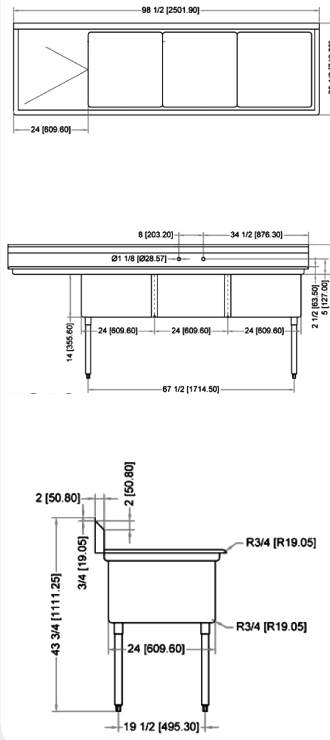

2015.E.O.E

WAREWASHING/HANDLING

POT SINK - 24" x 24" x 14" THREE TUB SINK

**THREE TUB SINK
WITHOUT DRAIN BOARD**

**THREE TUB SINK
WITH LEFT DRAIN BOARD**

**THREE TUB SINK
WITH RIGHT DRAIN BOARD**

**THREE TUB SINK
WITH TWO DRAIN BOARD**

TECHNICAL SPECIFICATION

ITEM NUMBER	DESCRIPTION	DIMENSIONS OF SINK	DRAIN BOARD	OVERALL DIMENSIONS	WEIGHT
22120	Three tub sink with corner drain & 4 faucet holes	24" x 24" x 14"/ 609.6 x 609.6 x 355.6 mm	N/A	77" x 29 1/2" x 44"/ 1956 x 749 x 1117.6 mm	110 lb/ 50 kg
43787	Three tub sink with center drain & 4 faucet holes				
25259	Three tub sink with corner drain & 4 faucet holes	24" x 24" x 14"/ 609.6 x 609.6 x 355.6 mm	Left	98 1/2" x 29 1/2" x 44"/ 2502 x 749 x 1117.6 mm	136 lb/ 61.7 kg
43786	Three tub sink with center drain & 4 faucet holes				
25260	Three tub sink with corner drain & 4 faucet holes	24" x 24" x 14"/ 609.6 x 609.6 x 355.6 mm	Right	98 1/2" x 29 1/2" x 44"/ 2502 x 749 x 1117.6 mm	136 lb/ 61.7 kg
43788	Three tub sink with center drain & 4 faucet holes				
25261	Three tub sink with corner drain & 4 faucet holes	24" x 24" x 14"/ 609.6 x 609.6 x 355.6 mm	2	120" x 29 1/2" x 44"/ 3048 x 749 x 1117.6 mm	150 lb/ 68 kg
43789	Three tub sink with center drain & 4 faucet holes				