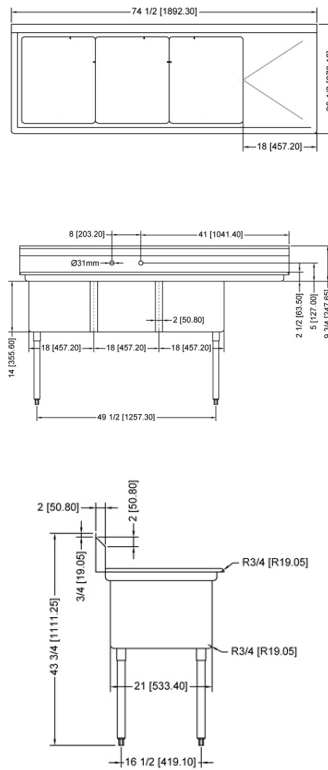

Follow us to keep up to date with the latest news and offers

WAREWASHING/HANDLING

POT SINK - 18" x 21" x 14" THREE TUB SINK

**THREE TUB SINK
WITHOUT DRAIN BOARD**

**THREE TUB SINK
WITH LEFT DRAIN BOARD**

**THREE TUB SINK
WITH RIGHT DRAIN BOARD**

**THREE TUB SINK
WITH TWO DRAIN BOARD**

TECHNICAL SPECIFICATION

ITEM NUMBER	DESCRIPTION	DIMENSIONS OF SINK	DRAIN BOARD	OVERALL DIMENSIONS	WEIGHT
25270	Three tub sink with corner drain	18" x 21" x 14"/ 457 x 533 x 355.6 mm	N/A	59" x 26 1/2" x 44"/ 1498.6 x 673 x 1117.6 mm	102 lb/ 46 kg
43776	Three tub sink with center drain				
25271	Three tub sink with corner drain	18" x 21" x 14"/ 457 x 533 x 355.6 mm	Left	74 1/2" x 26 1/2" x 44"/ 1892 x 673 x 1117.6 mm	112 lb/ 51 kg
43775	Three tub sink with center drain				
25272	Three tub sink with corner drain	18" x 21" x 14"/ 457 x 533 x 355.6 mm	Right	74 1/2" x 26 1/2" x 44"/ 1892 x 673 x 1117.6 mm	112 lb/ 51 kg
43777	Three tub sink with center drain				
25273	Three tub sink with corner drain	18" x 21" x 14"/ 457 x 533 x 355.6 mm	2	90" x 26 1/2" x 44"/ 2286 x 673 x 1117.6 mm	119 lb/ 54 kg
43778	Three tub sink with center drain				