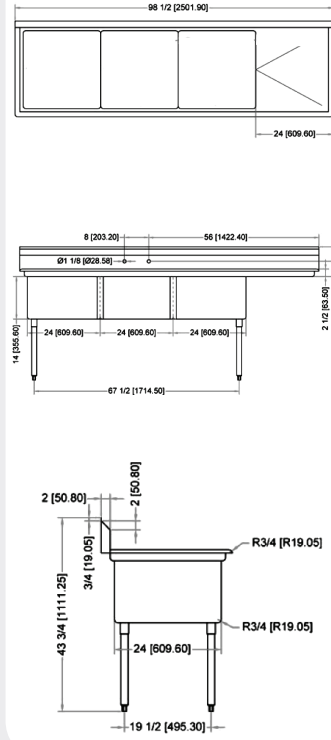

2015.E.O.E

WAREWASHING/HANDLING

POT SINK - 24" x 24" x 14" THREE TUB SINK

**THREE TUB SINK
WITHOUT DRAIN BOARD**

**THREE TUB SINK
WITH LEFT DRAIN BOARD**

**THREE TUB SINK
WITH RIGHT DRAIN BOARD**

**THREE TUB SINK
WITH TWO DRAIN BOARD**

TECHNICAL SPECIFICATION

ITEM NUMBER	DESCRIPTION	DIMENSIONS OF SINK	DRAIN BOARD	OVERALL DIMENSIONS	WEIGHT
22120	Three tub sink with corner drain & 4 faucet holes	24" x 24" x 14"/ 609.6 x 609.6 x 355.6 mm	N/A	77" x 29 1/2" x 44"/ 1956 x 749 x 1117.6 mm	110 lb/ 50 kg
43787	Three tub sink with center drain & 4 faucet holes				
25259	Three tub sink with corner drain & 4 faucet holes	24" x 24" x 14"/ 609.6 x 609.6 x 355.6 mm	Left	98 1/2" x 29 1/2" x 44"/ 2502 x 749 x 1117.6 mm	136 lb/ 61.7 kg
43786	Three tub sink with center drain & 4 faucet holes				
25260	Three tub sink with corner drain & 4 faucet holes	24" x 24" x 14"/ 609.6 x 609.6 x 355.6 mm	Right	98 1/2" x 29 1/2" x 44"/ 2502 x 749 x 1117.6 mm	136 lb/ 61.7 kg
43788	Three tub sink with center drain & 4 faucet holes				
25261	Three tub sink with corner drain & 4 faucet holes	24" x 24" x 14"/ 609.6 x 609.6 x 355.6 mm	2	120" x 29 1/2" x 44"/ 3048 x 749 x 1117.6 mm	150 lb/ 68 kg
43789	Three tub sink with center drain & 4 faucet holes				