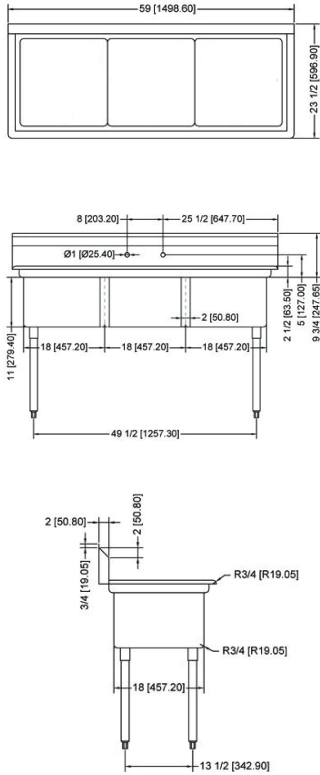

**THREE TUB SINK
WITHOUT DRAIN BOARD**