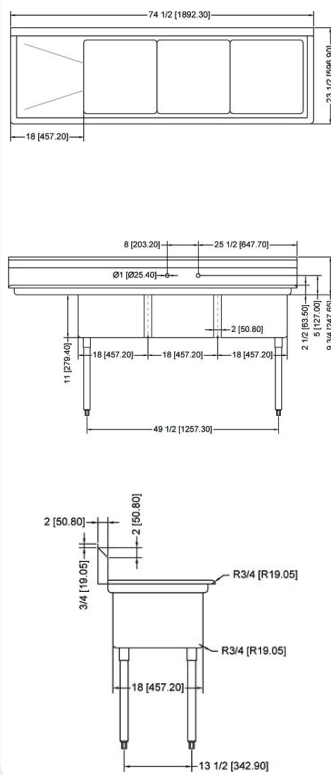

**THREE TUB SINK
WITH LEFT DRAIN BOARD**