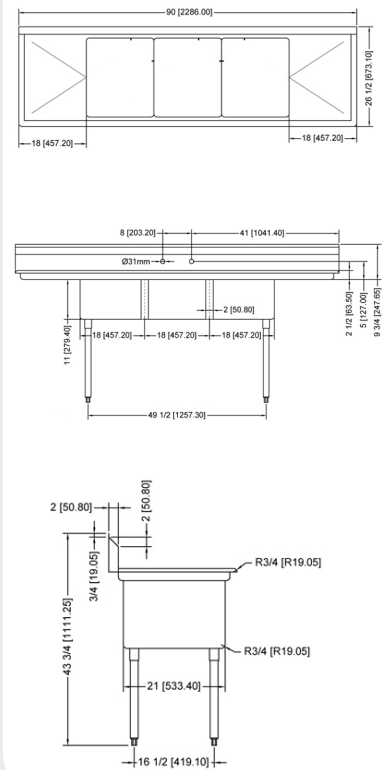

Follow us to keep up to date with the latest news and offers

WAREWASHING/HANDLING

POT SINK - 18" x 21" x 14" THREE TUB SINK

**THREE TUB SINK
WITHOUT DRAIN BOARD**

**THREE TUB SINK
WITH LEFT DRAIN BOARD**

**THREE TUB SINK
WITH RIGHT DRAIN BOARD**

**THREE TUB SINK
WITH TWO DRAIN BOARD**

TECHNICAL SPECIFICATION

ITEM NUMBER	DESCRIPTION	DIMENSIONS OF SINK	DRAIN BOARD	OVERALL DIMENSIONS	WEIGHT
25270	Three tub sink with corner drain	18" x 21" x 14"/ 457 x 533 x 355.6 mm	N/A	59" x 26 1/2" x 44"/ 1498.6 x 673 x 1117.6 mm	102 lb/ 46 kg
43776	Three tub sink with center drain				
25271	Three tub sink with corner drain	18" x 21" x 14"/ 457 x 533 x 355.6 mm	Left	74 1/2" x 26 1/2" x 44"/ 1892 x 673 x 1117.6 mm	112 lb/ 51 kg
43775	Three tub sink with center drain				
25272	Three tub sink with corner drain	18" x 21" x 14"/ 457 x 533 x 355.6 mm	Right	74 1/2" x 26 1/2" x 44"/ 1892 x 673 x 1117.6 mm	112 lb/ 51 kg
43777	Three tub sink with center drain				
25273	Three tub sink with corner drain	18" x 21" x 14"/ 457 x 533 x 355.6 mm	2	90" x 26 1/2" x 44"/ 2286 x 673 x 1117.6 mm	119 lb/ 54 kg
43778	Three tub sink with center drain				