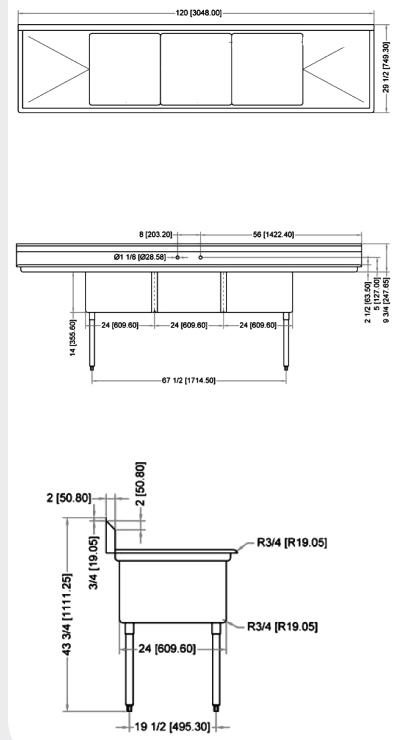

2015.E.O.E

WAREWASHING/HANDLING

POT SINK - 24" x 24" x 14" THREE TUB SINK

**THREE TUB SINK
WITHOUT DRAIN BOARD**

**THREE TUB SINK
WITH LEFT DRAIN BOARD**

**THREE TUB SINK
WITH RIGHT DRAIN BOARD**

**THREE TUB SINK
WITH TWO DRAIN BOARD**

TECHNICAL SPECIFICATION

ITEM NUMBER	DESCRIPTION	DIMENSIONS OF SINK	DRAIN BOARD	OVERALL DIMENSIONS	WEIGHT
22120	Three tub sink with corner drain & 4 faucet holes	24" x 24" x 14"/ 609.6 x 609.6 x 355.6 mm	N/A	77" x 29 1/2" x 44"/ 1956 x 749 x 1117.6 mm	110 lb/ 50 kg
43787	Three tub sink with center drain & 4 faucet holes				
25259	Three tub sink with corner drain & 4 faucet holes	24" x 24" x 14"/ 609.6 x 609.6 x 355.6 mm	Left	98 1/2" x 29 1/2" x 44"/ 2502 x 749 x 1117.6 mm	136 lb/ 61.7 kg
43786	Three tub sink with center drain & 4 faucet holes				
25260	Three tub sink with corner drain & 4 faucet holes	24" x 24" x 14"/ 609.6 x 609.6 x 355.6 mm	Right	98 1/2" x 29 1/2" x 44"/ 2502 x 749 x 1117.6 mm	136 lb/ 61.7 kg
43788	Three tub sink with center drain & 4 faucet holes				
25261	Three tub sink with corner drain & 4 faucet holes	24" x 24" x 14"/ 609.6 x 609.6 x 355.6 mm	2	120" x 29 1/2" x 44"/ 3048 x 749 x 1117.6 mm	150 lb/ 68 kg
43789	Three tub sink with center drain & 4 faucet holes				