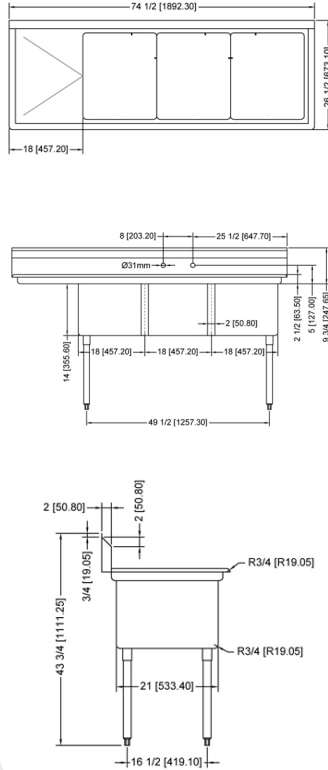

Follow us to keep up to date with the latest news and offers

WAREWASHING/HANDLING

POT SINK - 18" x 21" x 14" THREE TUB SINK

**THREE TUB SINK
WITHOUT DRAIN BOARD**

**THREE TUB SINK
WITH LEFT DRAIN BOARD**

**THREE TUB SINK
WITH RIGHT DRAIN BOARD**

TECHNICAL SPECIFICATION

ITEM NUMBER	DESCRIPTION	DIMENSIONS OF SINK	DRAIN BOARD	OVERALL DIMENSIONS	WEIGHT
22120	Three tub sink with corner drain & 4 faucet holes	24" x 24" x 14"/ 609.6 x 609.6 x 355.6 mm	N/A	77" x 29 1/2" x 44"/ 1956 x 749 x 1117.6 mm	110 lb/ 50 kg
43787	Three tub sink with center drain & 4 faucet holes				
25259	Three tub sink with corner drain & 4 faucet holes	24" x 24" x 14"/ 609.6 x 609.6 x 355.6 mm	Left	98 1/2" x 29 1/2" x 44"/ 2502 x 749 x 1117.6 mm	136 lb/ 61.7 kg
43786	Three tub sink with center drain & 4 faucet holes				
25260	Three tub sink with corner drain & 4 faucet holes	24" x 24" x 14"/ 609.6 x 609.6 x 355.6 mm	Right	98 1/2" x 29 1/2" x 44"/ 2502 x 749 x 1117.6 mm	136 lb/ 61.7 kg
43788	Three tub sink with center drain & 4 faucet holes				
25261	Three tub sink with corner drain & 4 faucet holes	24" x 24" x 14"/ 609.6 x 609.6 x 355.6 mm	2	120" x 29 1/2" x 44"/ 3048 x 749 x 1117.6 mm	150 lb/ 68 kg
43789	Three tub sink with center drain & 4 faucet holes				