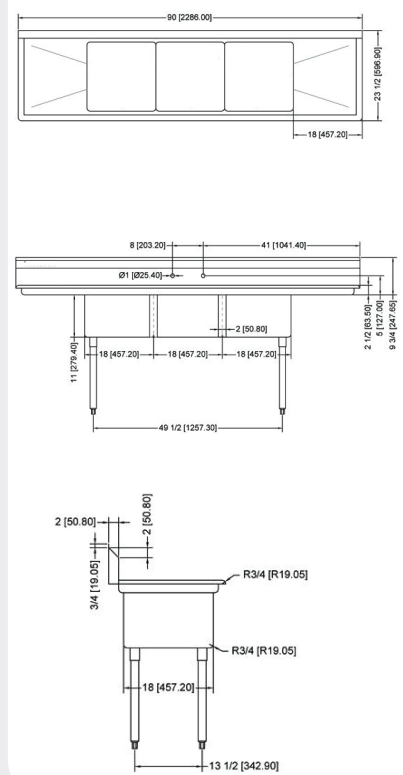

WAREWASHING/HANDLING

SERVING THE FOOD INDUSTRY SINCE 1951

POT SINKS - THREE TUB SINK WITH CENTER / CORNER DRAIN

FEATURES:

- Comes with drain guards
- 18-gauge stainless steel
- Faucet holes are 1" on center
- Shipped with legs removed
- Drain size: 1.8" / 4.6 cm
- Conforms to CSA Standards
- Corner drain or center drain

**THREE TUB SINK
WITH TWO DRAIN BOARD**

TECHNICAL SPECIFICATION

ITEM NUMBER	DESCRIPTION	DIMENSIONS OF SINK	DRAIN BOARD	OVERALL DIMENSIONS	WEIGHT
22114	Three tub sink with corner drain	18" x 18" x 11"	N/A	59" x 23 1/2" x 44" 1498.6 x 597 x 1117.6 mm	75 lb/ 34 kg
43765	Three tub sink with center drain	457 x 457 x 279.4 mm			
22115	Three tub sink with corner drain	18" x 18" x 11"	Left	75" x 23 1/2" x 44" 1905 x 597 x 1117.6 mm	80 lb/ 36.3 kg
43764	Three tub sink with center drain	457 x 457 x 279.4 mm			
22116	Three tub sink with corner drain	18" x 18" x 11"	Right	75" x 23 1/2" x 44" 1905 x 597 x 1117.6 mm	80 lb/ 36.3 kg
43766	Three tub sink with center drain	457 x 457 x 279.4 mm			
22117	Three tub sink with corner drain	18" x 18" x 11"	2	90" x 23 1/2" x 44" 2286 x 597 x 1117.6 mm	95 lb/ 43 kg
43763	Three tub sink with center drain	457 x 457 x 279.4 mm			