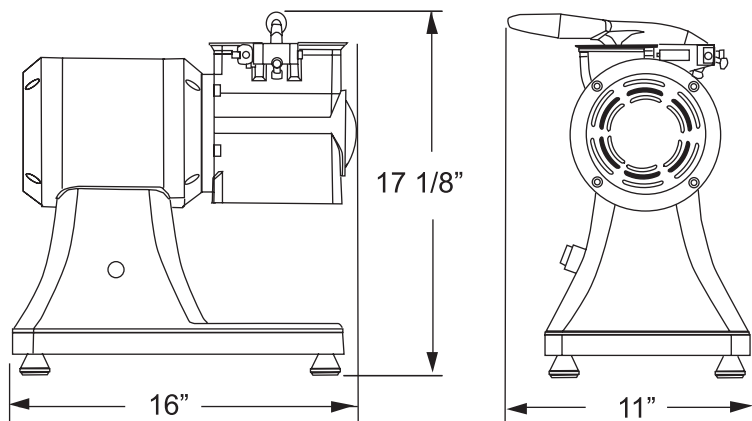

## TECHNICAL DRAWING AND DIMENSIONS

## TECHNICAL SPECIFICATION

ITEM NUMBER	23991
MODEL	GR-CN-0559
POWER	0.75 HP / 0.56 kW
GRATER REVOLUTION	1440
MOUTH DIMENSION	3 1/8" x 5 5/8" 80 x 143 mm
PAN SIZE	10 5/8" x 7 1/2" x 2 1/8" 270 x 191 x 54 mm
ELECTRICAL	110V / 60Hz / 1Ph
WEIGHT	39 lbs. / 17.6 kg.
PACKAGING WEIGHT	40 lbs. / 18 kg.
DIMENSIONS (DWH)	16" x 11" x 17 1/8" 406 x 279 x 435 mm
PACKAGING DIMENSIONS	19 1/4" x 13" x 19" 489 x 330 x 483 mm