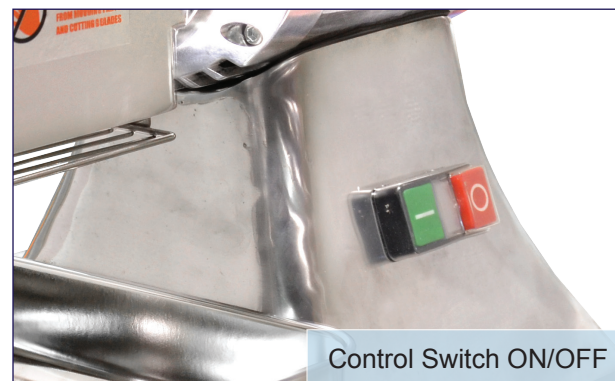

TECHNICAL DRAWING AND DIMENSIONS

TECHNICAL SPECIFICATION

ITEM NUMBER	23991
MODEL	GR-CN-0559
POWER	0.75 HP / 0.56 kW
GRATER REVOLUTION	1440
MOUTH DIMENSION	3 1/8" x 5 5/8" 80 x 143 mm
PAN SIZE	10 5/8" x 7 1/2" x 2 1/8" 270 x 191 x 54 mm
ELECTRICAL	110V / 60Hz / 1Ph
WEIGHT	39 lbs. / 17.6 kg.
PACKAGING WEIGHT	40 lbs. / 18 kg.
DIMENSIONS (DWH)	16" x 11" x 17 1/8" 406 x 279 x 435 mm
PACKAGING DIMENSIONS	19 1/4" x 13" x 19" 489 x 330 x 483 mm

OMCAN INC.

Telephone: 1-800-465-0234

Fax: (905) 607-0234

Email: sales@omcan.com

Website: www.omcan.com

Follow us to keep up to date with the latest news and offers

2015.E.O.E