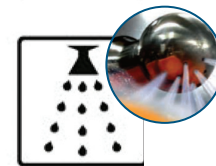

Optional stand also available

OPTIONS

Self Service Stand

Compatible for FAST TOP with self tap and big capacity juice filter

Cooled Dispenser Stand

Compatible for TOP and FASTOP with no self tap and big capacity juice filter

Dispenser Stand

Compatible for TOP and FASTOP with no self tap and big capacity juice filter

- 1) Necessary option
- 2) Impossible combination

***Self Tap** (Standard for ITEM 39521)
The easy-to-use automatic tap is connected directly to the motor of the machine. Open the tap and the machine starts running. Close the tap and the machine stops.

Orange Counter
Counts the amount of oranges that have been juiced by the machine, allowing the customer to monitor consumption.

Automatic Shower (Standard)
More hygienic juicers with our unique self-cleaning automatic shower system and fully isolated juicing area avoiding any ingress of exterior elements.

Juice Level Detector
With this system, you can always count on the number of liters of fresh orange juice. This system is ideal for self-service and larger volume operations.

Big Capacity Juice Filter
The juice tray has a big filter with high capacity, double-curved design and a pulp moving stick. This option allows squeezing more than 20 liters of juice without cleaning the filter.