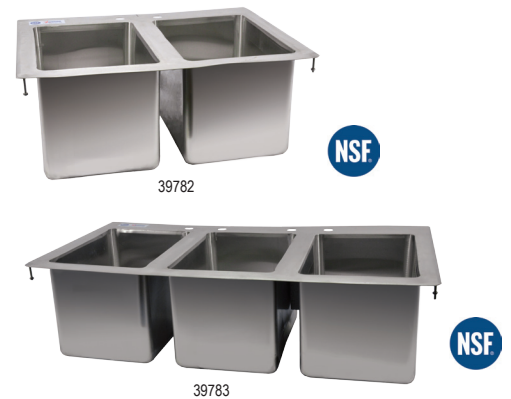

## DROP IN SINKS

### Stainless Steel Drop in Sinks with One Tub

ITEM	DESCRIPTION	DIMENSIONS (DWH)	GROSS DIMENSIONS (DWH)	WEIGHT	GROSS WEIGHT
39778	9" x 9" x 5" One tub Drop in sink with flat top and 3.5" drain basket	12"x14"x5"	14.8"x12.8"x5.5W"	4 lbs	4.9 lbs
39779	10" x 14" x 5" One tub Drop in sink with flat top and 3.5" drain basket	13"x19"x5"	20"x13.8"x5.5"	5.1 lbs	6 lbs
39780	10" x 14" x 10" One tub Drop in sink with flat top and 3.5" drain basket	13"x19"x10"	20"x13.8"x10.6"	8.8 lbs	9.7 lbs
39781	14" x 10" x 5" One tub Drop in sink with flat top and 3.5" drain basket	17"x15"x5"	18"x16"x5.5"	2.7 lbs	3.1 lbs
39784	12.5" x 10.25" x 5.5" One tub Drop in sink top with self-rimmed edge and 3.5" drain basket	15"x15"x5.5"	16"x16"x6.3"	5.7 lbs	6.6 lbs
39785	10" x 14" x 5" One tub Drop in sink with 6" Left-Back-Right splash and 3.5" drain basket	13"x19"x5"	20"x20"x11.8"	9.5 lbs	10.4 lbs
39786	10" x 14" x 10" One tub Drop in sink with 6" Left-Back-Right splash and 3.5" drain basket	13"x19"x5"	20"x13.8"x17"	12.8 lbs	13.7 lbs

	Stainless Steel Drop in Sinks with Two Tub Drop in Sink	Stainless Steel Drop in Sinks with Three Tub Drop in Sink
ITEM	39782	39783
DESCRIPTION	10" x 14" x 10" Two tub Drop in sink with flat top and 3.5" drain basket	10" x 14" x 10" Three tub Drop in sink with flat top and 3.5" drain basket
DIMENSIONS (DWH)	25"x19"x10"	37"x19"x10"
GROSS DIMENSIONS (DWH)	25.5"x20"x10.6"	37.8"x20"x10.6"
WEIGHT	16 lbs.	25 lbs.
GROSS WEIGHT	17.9 lbs.	27.8 lbs.