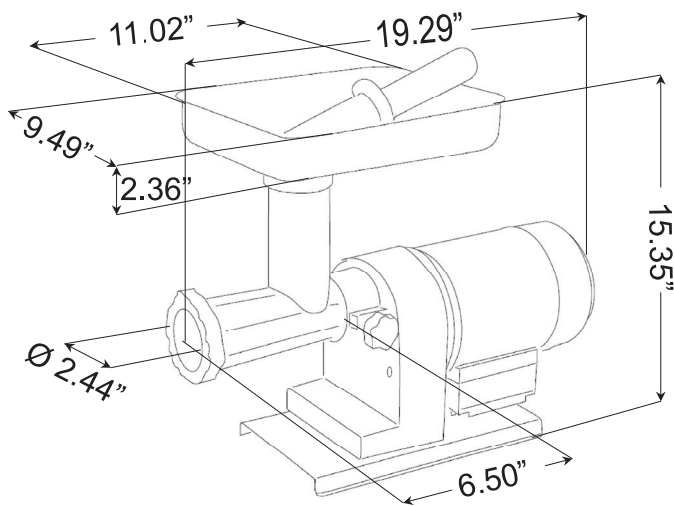

SERVING THE FOOD INDUSTRY SINCE 1951

No.12 Moderate-duty EL Meat Grinder

Item: 41419

Model: MG-IT-0012

This grinder offers quality at an economical price. It comes with 3/16 plate and a knife. Ideal for home use.

Item may not be exactly as shown

TECHNICAL SPECIFICATION

ITEM NUMBER	41419
MODEL	MG-IT-0012
HP	0.6
MOTOR SIZE	440 Watts
RPM	100
ELECTRICAL	110V/60/1
WEIGHT	27 lbs./ 12 kg
PACKAGING WEIGHT	29 lbs./ 13 kg
DIMENSION (DWH)	19.29" x 9.49" x 15.35" / 49 x 24 x 39 cm
PACKAGING DIMENSION	26" x 20" x 20" / 66 x 51 x 51 cm