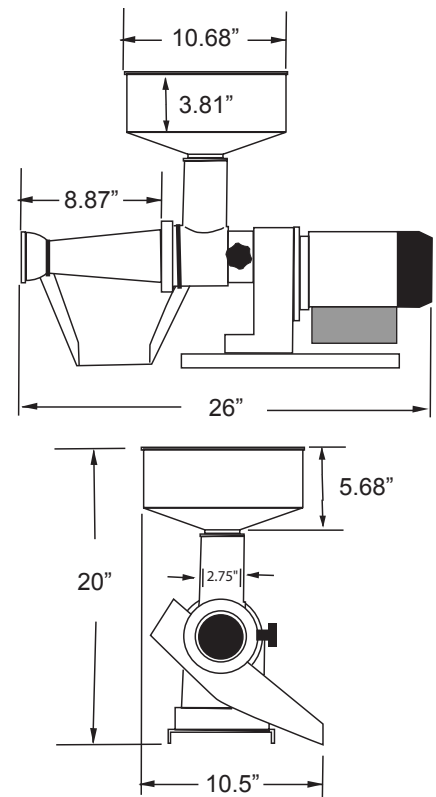

SERVING THE FOOD INDUSTRY SINCE 1951

ELECTRIC TOMATO SQUEEZER WITH 0.57 HP

Item: 41420 | Model: TS-IT-0080

CREATE FRESH, SIGNATURE TOMATO SAUCE AND PASTE

Omcans tomato squeezer enables the extraction of large quantities of tomato puree, separating it from seeds and skin. With its high power 0.57 HP motor, the TS-IT-0080 is ideal for those who require performance for medium to large production. The hopper, collector, and base are stainless steel; the worm and body are cast iron with double hot tinning, making this model a breeze to clean and sturdy to last during continuous usage. This model is also easy to disassemble, adding more effectiveness when cleaning. Made in Italy. Conforms to CSA standards.

Comes with a splash guard

WARRANTY
PARTS AND LABOR

CSA Approved

NEMA
5 - 15
125 VAC / 15 AMP

Authorized Dealer

FEATURES

- Perfect for medium to large production
- Tinned cast iron body, auger, stainless steel hopper, collector, base, and filter
- Easy to disassemble for quick and easy cleaning
- Comes with stainless steel cover

TECHNICAL SPECIFICATIONS

ITEM NUMBER	41420
MODEL	TS-IT-0080
DESCRIPTION	Electric
HP	0.57 HP / 0.43 kW
WORM RPM	80
ELECTRICAL	120V / 60Hz / 1Ph
WEIGHT	36.3 lbs. / 16 kg.
GROSS WEIGHT	38.5 lbs. / 17.5 kg.
DIMENSIONS (DWH)	26" x 10.50" x 20" 660.4 x 266.7 x 508 mm
GROSS DIMENSIONS	23" x 16.75" x 14.25" 584.2 x 425.45 x 361.95 mm

TECHNICAL DRAWINGS AND DIMENSIONS

Meat Grinder Attachment

15310 | #22 Meat Grinder Attachment for 41420 Tomato Squeezer

WARRANTY
PARTS AND LABOR

CSA Approved

NEMA
5 - 15
125 VAC / 15 AMP

OMCAN INC.

Telephone: 1-800-465-0234
Fax: (905) 607-0234
Email: sales@omcan.com
Website: www.omcan.com