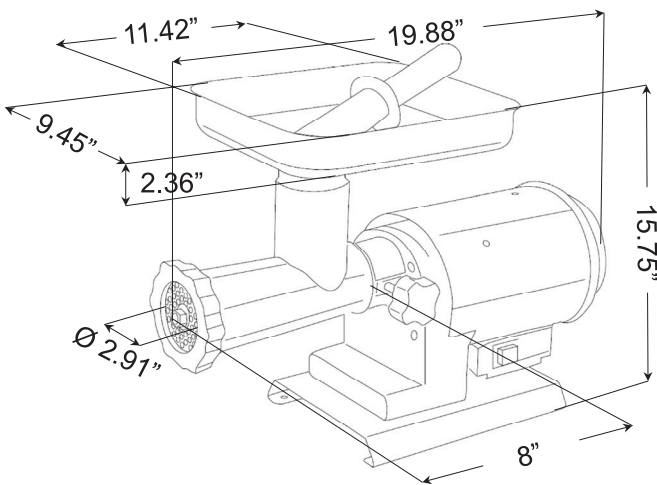

SERVING THE FOOD INDUSTRY SINCE 1951

No.22 Moderate-duty EL Meat Grinder

Item: 41421
Model: MG-IT-0022

This grinder offers quality at an economical price. It comes with 3/16 plate and a knife. Ideal for small butcher shops and delis.

TECHNICAL SPECIFICATION	
ITEM NUMBER	41421
MODEL	MG-IT-0022
HP	1.25
MOTOR SIZE	920 Watts
RPM	100
THROAT OPENING	2" approx
ELECTRICAL	110V/60/1
WEIGHT	40 lbs./ 18 kg
PACKAGING WEIGHT	42 lbs./ 19 kg
DIMENSION (DWH)	19.88" x 9.45" x 15.75" / 50.5 x 24 x 40 cm
PACKAGING DIMENSION	26" x 20" x 20" / 66 x 50 x 50 cm