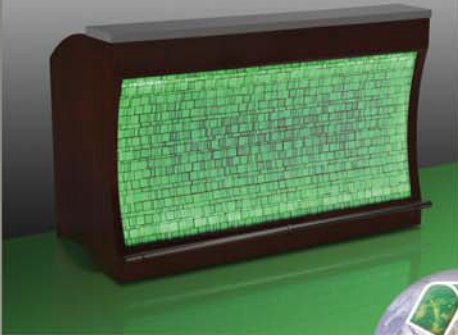

LUXE

SERIES

MOBILE & BACK BARS

The Wave

Remote Controlled LED lighting gives you variable color control and effects at your fingertips

Model 5773-6
Shown with Glass Tile Front Panel

Backbar Model 5873 with Glass Tile and Trend Stone countertop

FRONT PANEL ILLUMINATION OPTIONS

Glass Tile

Available in Red, Green, Blue and White

White Acrylic

All Trend Stone products

are made of recycled material

This mobile bar stands out with a translucent glass tile front and a unique "wave" shape, one of Forbes newest series of lighted bars and back bars. Available with white acrylic or tiled panels (as shown), the Luxe Series Bars feature a remote controlled LED lighting system, giving you variable color control and effects at your fingertips. Wood veneer cabinet shown in Mahogany finished with a Trend Stone serving countertop. Model Includes: Stainless steel working countertop with sink and two removable 18" stainless steel speed rails, 5" grey wheels in zinc-plated casters, accommodate six standard glass racks.

Bar dimensions:
70"L x 33.5"W x 47"H.
Back Bar dimensions:
70"L x 27.5 W x 78"H.

Optional Padded Covers Available
Front Bar: 6285-5773-6
Back Bar: 5873-CVR

We reserve the right to change and improve our products.