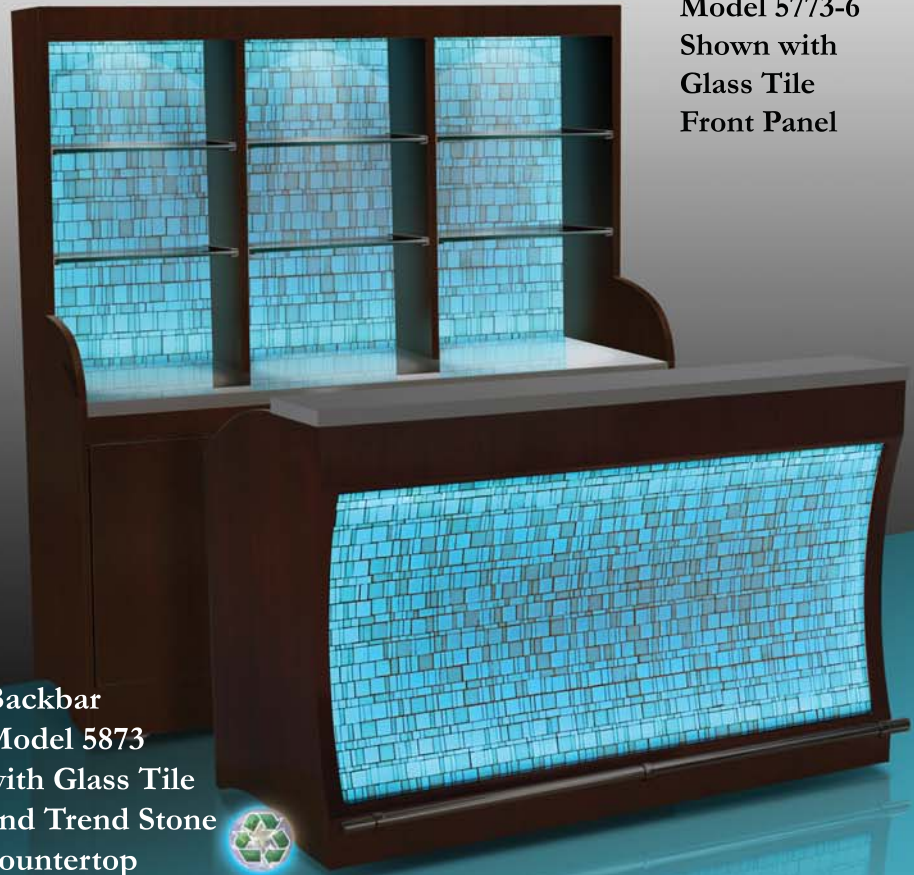

LUXE

SERIES

MOBILE & BACK BARS

The Wave

Remote Controlled LED lighting gives you variable color control and effects at your fingertips

Model 5773-6
Shown with Glass Tile Front Panel

Backbar Model 5873 with Glass Tile and Trend Stone countertop

FRONT PANEL ILLUMINATION OPTIONS

Glass Tile

Available in Red, Green, Blue and White

White Acrylic

All Trend Stone products

are made of recycled material

This mobile bar stands out with a translucent glass tile front and a unique "wave" shape, one of Forbes newest series of lighted bars and back bars. Available with white acrylic or tiled panels (as shown), the Luxe Series Bars feature a remote controlled LED lighting system, giving you variable color control and effects at your fingertips. Wood veneer cabinet shown in Mahogany finished with a Trend Stone serving countertop. Model Includes: Stainless steel working countertop with sink and two removable 18" stainless steel speed rails, 5" grey wheels in zinc-plated casters, accommodate six standard glass racks.

Bar dimensions:
70"L x 33.5"W x 47"H.
Back Bar dimensions:
70"L x 27.5 W x 78"H.

Optional Padded Covers Available
Front Bar: 6285-5773-6
Back Bar: 5873-CVR

We reserve the right to change and improve our products.