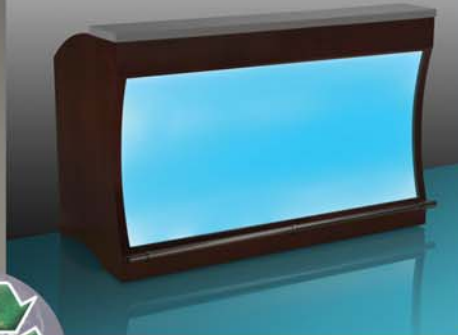

LUXE

SERIES

MOBILE & BACK BARS

The Wave

Remote Controlled LED lighting gives you variable color control and effects at your fingertips

Model 5773-6
Shown with Glass Tile Front Panel

Backbar Model 5873 with Glass Tile and Trend Stone countertop

FRONT PANEL ILLUMINATION OPTIONS

Glass Tile

Available in Red, Green, Blue and White

White Acrylic

All Trend Stone products

are made of recycled material

This mobile bar stands out with a translucent glass tile front and a unique "wave" shape, one of Forbes newest series of lighted bars and back bars. Available with white acrylic or tiled panels (as shown), the Luxe Series Bars feature a remote controlled LED lighting system, giving you variable color control and effects at your fingertips. Wood veneer cabinet shown in Mahogany finished with a Trend Stone serving countertop. Model Includes: Stainless steel working countertop with sink and two removable 18" stainless steel speed rails, 5" grey wheels in zinc-plated casters, accommodate six standard glass racks.

Bar dimensions:
70"L x 33.5"W x 47"H.
Back Bar dimensions:
70"L x 27.5 W x 78"H.

Optional Padded Covers Available
Front Bar: 6285-5773-6
Back Bar: 5873-CVR

We reserve the right to change and improve our products.