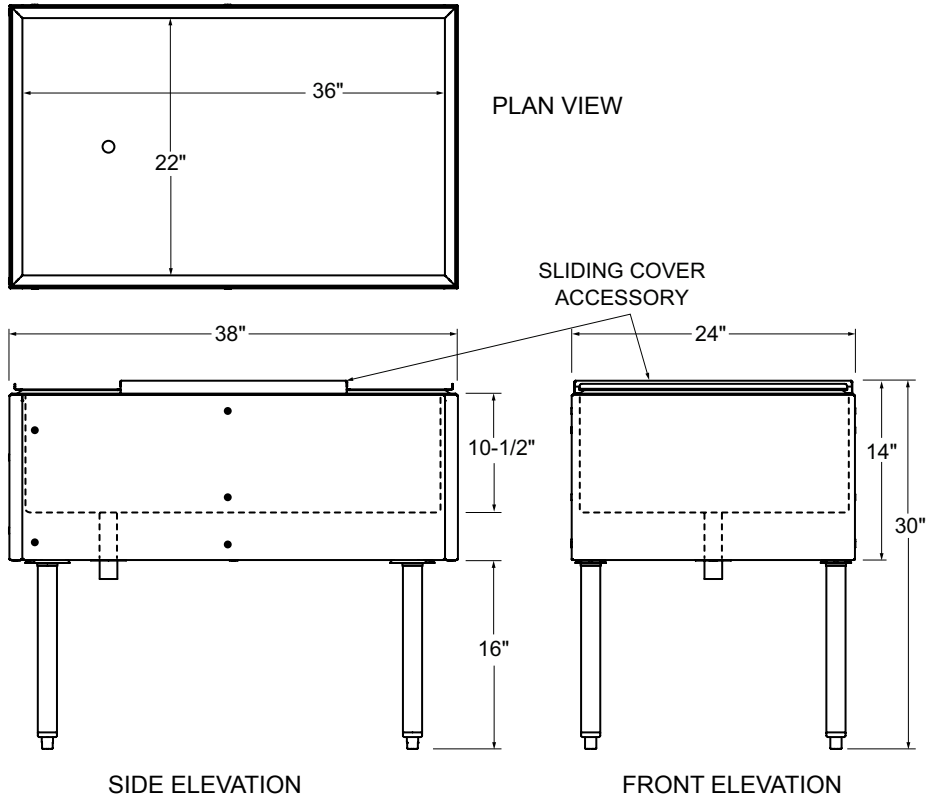

Choice Pass Thru Ice Bins

Dimensional Information

C-IB-38X24