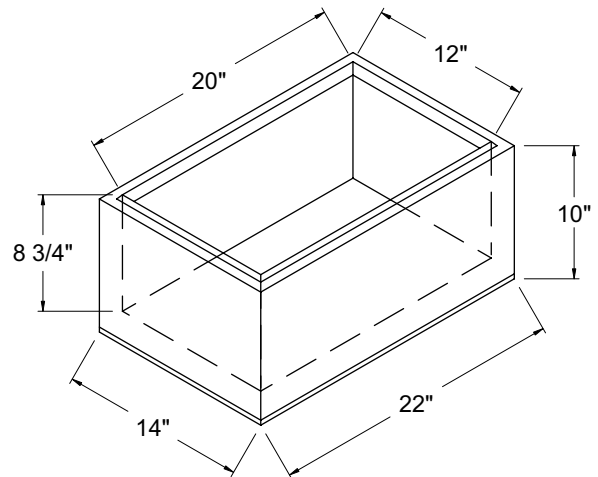

Project: _____	AIA# _____
Item #: _____ Qty: _____	SIS# _____
Model #: _____	

Ice Pan Holder

IB-14X22

Standard Features

- Complete stainless steel construction
- ABS plastic breaker strip around ice bin liner acts as thermal barrier to prevent heat transfer
- CFC free foamed-in-place insulation
- 10" high with 8-3/4" deep liner
- Convenient size for easy countertop display
- Includes four rubber feet
- Portable unit without drain - no drain connection required
- Specially sized for ice chilled storage of one steam table pan

The IB-14X22 as an ice pan holder (pan not included)

The IB-14X22 as a portable ice display unit

Specifications

Drains

- Portable unit without drain - no drain connection required

Capacity

- One steam table pan

Materials

- 20 gauge stainless steel parts include: top, interior liner, all sides, and bottom

Isometric View

Glastender, Inc. • 5400 North Michigan Road • Saginaw, MI • 48604-9780 989.752.4275 • 800.748.0423 • Fax 989.752.4444 www.glastender.com	Approval/Notes:
<small>Specifications subject to change without notice. For current specifications please visit our website.</small>	